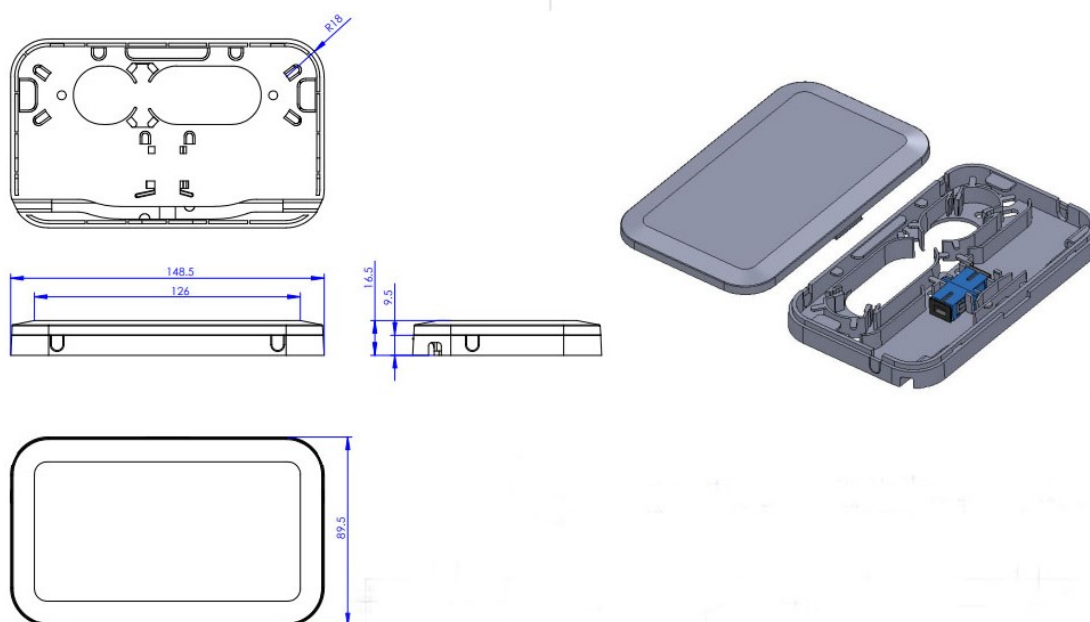

Product drawings

Standards

Applicable standard	Detail
IEC 61754-1:2013	Fibre optic interconnecting devices and passive components - Fibre optic connector interfaces - Part 1: General and guidance
ISO/IEC 11801-1:2017	Information technology - Generic cabling for customer premises: Part 1 General Requirements
EN 50173-1:2018	Information technology - Generic cabling systems - General requirements
UL-94-V-0	Burning stops within 10 seconds after two applications of ten seconds each of a flame to a test bar. NO flaming drips are allowed.
RoHS	Compliant to the Restriction of Hazardous Substances
WFD	Compliant to Waste Framework Directive
SCIP	Compliant - Does Not Contain Substances of Concern in Products