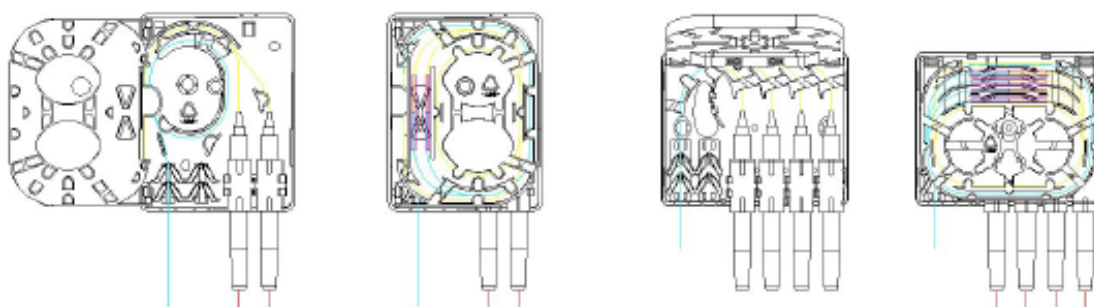

This Wall outlet can also be fitted with a DIN rail mounting plate for installations requiring DIN mounting capability.

Product Specifications

Feature	Values
Surface mounted	Yes
Type of connector	SC/APC simplex
With couplers	Yes
Suitable for number of couplers	4
Suitable for type of fibre	Single mode
Width	100 mm
Height	80.6 mm
Depth	29.5 mm

Excel Enbeam FTTH Outlet Loaded with 4x SC/APC Simplex Adaptors

Item Code: 200-449

Additional specifications

Features	Values
Capacity for 2 port	4 Fibres
Capacity for 4 port	8 Fibres
Material	ABS Plastic
Colour	White
Weight	83 grams
Operating Temperature	-20 to +85 °C

Included accessories

Accessories	2-port	4-port
Splice Protectors	2	4
Wall fixings	1 set	1 set

Product drawing

Standards

Applicable standard	Detail
IEC 61754-1:2013	Fibre optic interconnecting devices and passive components - Fibre optic connector interfaces - Part 1: General and guidance
ISO/IEC 11801-1:2017	Information technology - Generic cabling for customer premises: Part 1 General Requirements

Excel Enbeam FTTH Outlet Loaded with 4x SC/APC Simplex Adaptors

Item Code: 200-449

EN 50173-1:2018

Information technology. Generic cabling systems - General requirements

UL-94-V-0

Burning stops within 10 seconds after two applications of ten seconds each of a flame to a test bar. NO flaming drips are allowed.