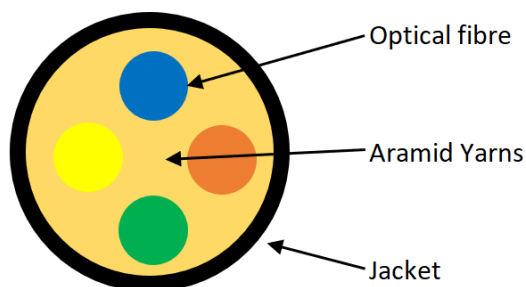

# Excel Enbeam FTTH 4 Port SC Outlet with 70m Drop Cable

Item Code: 200-449-70

## Additional specifications

Features	Values
Capacity	4 Fibre
Material	ABS Plastic
Colour	White
Operating Temperature	-20 to +85 °C
Drop Cable	
Cable Diameter	3mm
Fibre type	9/125 G657-A2
Number of cores	4
Core size	250um
Colour	RAL 9010
Operating temprature	-20°C ~ +70°C
Reaction-to-fire class according to EN 13501-6	B2ca
Smoke development class according to EN 13501-6	s1a
Euro class flaming droplets/particles according to EN 13501-6	d0
Euro class acidity according to EN 13501-6	a1

## Cross-section view (drop cable)