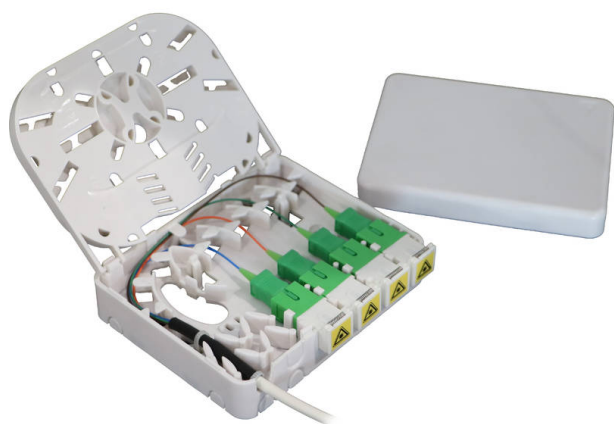

# Excel Enbeam FTTH 4 Port SC Outlet with 70m Drop Cable

Item Code: 200-449-70

**excel**  
without compromise.

Buy Now From **Cable Intelligence** 

✕ Hinged Splice Tray holds up to 8 heatshrink splice protectors

✕ Multiple cable entry points

✕ Fixing hardware included

✕ Loaded with 4 X SCA Shuttered adapters

✕ Pre terminated with 4 core Cca drop cable

## Product Overview

The Excel Enbeam FTTH Surface mount box has been designed for applications such as Fibre to the Home or Fibre to the Desk. This Wall outlet can also be fitted with a DIN rail mounting plate for installations requiring Din mounting capability. Pre terminate with a 4 core 250 Micron Cca,s1a,d0,a1 drop cable 70m in length terminated one end with 4 x SC APC connectors and open at the other, allows quick installation within the customer premises.

## Product Specifications

Feature	Values
Surface mounted	Yes
Type of connector	SC/APC simplex
With couplers	Yes
Suitable for number of couplers	4
Suitable for type of fibre	Single mode
Width	100 mm
Height	80.6 mm
Depth	29.5 mm