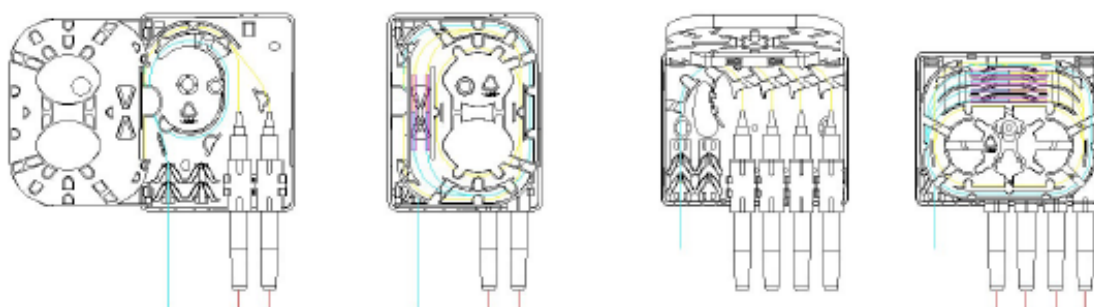

## Product Specifications

| Feature                         | Values         |
|---------------------------------|----------------|
| Surface mounted                 | Yes            |
| Type of connector               | SC/APC simplex |
| With couplers                   | Yes            |
| Suitable for number of couplers | 2              |
| Suitable for type of fibre      | Single mode    |
| Width                           | 82.5 mm        |
| Height                          | 105 mm         |
| Depth                           | 25.5 mm        |

# Excel Enbeam FTTH Outlet Loaded with 2x SC/APC OS1/OS2 Simplex Adaptors

Item Code: 200-447

## Additional specifications

| Features              | Values        |
|-----------------------|---------------|
| Capacity for 2 port   | 4 Fibres      |
| Capacity for 4 port   | 8 Fibres      |
| Material              | ABS Plastic   |
| Colour                | White         |
| Weight                | 83 grams      |
| Operating Temperature | -20 to +85 °C |

## Product drawing