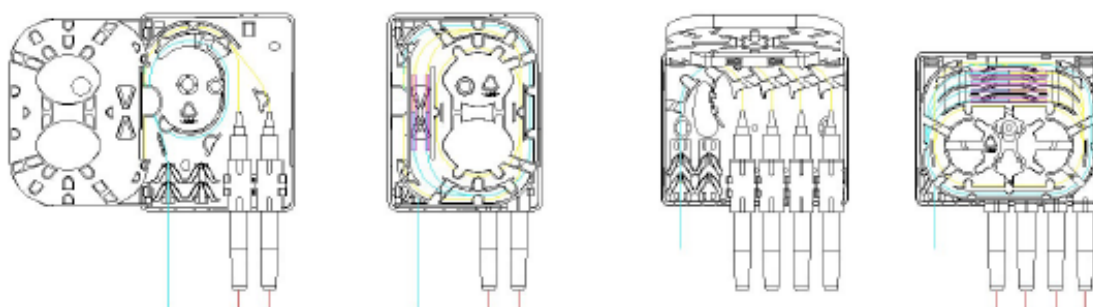

Product Specifications

Feature	Values
Surface mounted	yes
With couplers	no
Suitable for number of couplers	2
Suitable for type of fibre	Multi mode/single mode
Width	82.5 mm
Height	105 mm
Depth	25.5 mm

Excel Enbeam FTTH Outlet up to 4 Fibres (Unloaded)

Item Code: 200-446

Additional specifications

Features	Values
Capacity for 2 port	4 Fibres
Capacity for 4 port	8 Fibres
Material	ABS Plastic
Colour	White
Weight	83 grams
Operating Temperature	-20 to +85 °C

Included accessories

Accessories	2-port	4-port
Splice Protectors	2	4
Wall fixings	1 set	1 set

Product drawing

Standards

Applicable standard	Detail
IEC 61754-1:2013	Fibre optic interconnecting devices and passive components - Fibre optic connector interfaces - Part 1: General and guidance
ISO/IEC 11801-1:2017	Information technology - Generic cabling for customer premises: Part 1 General Requirements