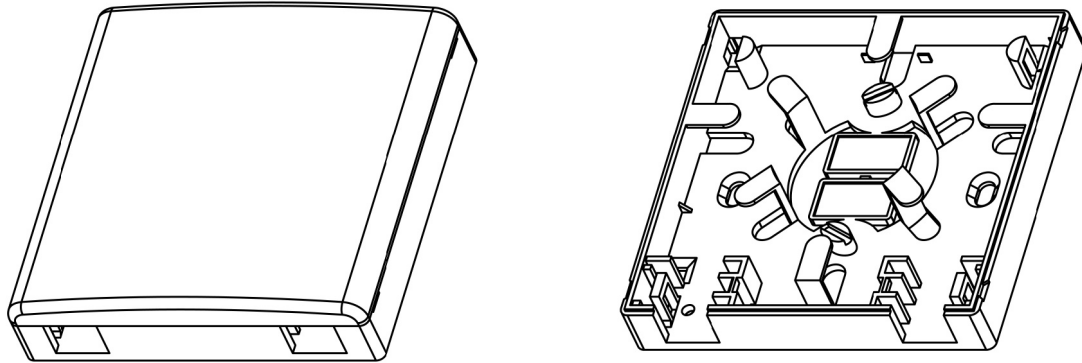

They provide the flexibility by having a number of options, coming either unloaded, with 2 SCAPC simplex adapters, 1 LCAPC duplex adapter or 2 LCAPC duplex adapters. Inside the surface mount box there are a number of fingers to manage a coil of fibre, to the adapter.

Product Specifications

Feature	Values
Type of connector	LC/APC duplex
With couplers	Yes
Suitable for number of couplers	2
Suitable for type of fibre	Single mode
Width	22 mm
Height	86.2 mm
Depth	86.2 mm

Excel Enbeam FTTX Outlet White Loaded with 2x LC/APC Duplex adapters

Item Code: 200-423

Product drawing

Excel Enbeam FTTX Outlet White Loaded with 2x LC/APC Duplex adapters

Item Code: 200-423

Standards

Applicable standard	Detail
IEC 61754-1:2013	Fibre optic interconnecting devices and passive components - Fibre optic connector interfaces - Part 1: General and guidance
ISO/IEC 11801-1:2017	Information technology - Generic cabling for customer premises: Part 1 General Requirements
EN 50173-1:2018	Information technology. Generic cabling systems - General requirements
UL-94-V-0	Burning stops within 10 seconds after two applications of ten seconds each of a flame to a test bar. NO flaming drips are allowed.
RoHS	Compliant to the Restriction of Hazardous Substances
WFD	Compliant to Waste Framework Directive
SCIP	Compliant - Does Not Contain Substances of Concern in Products