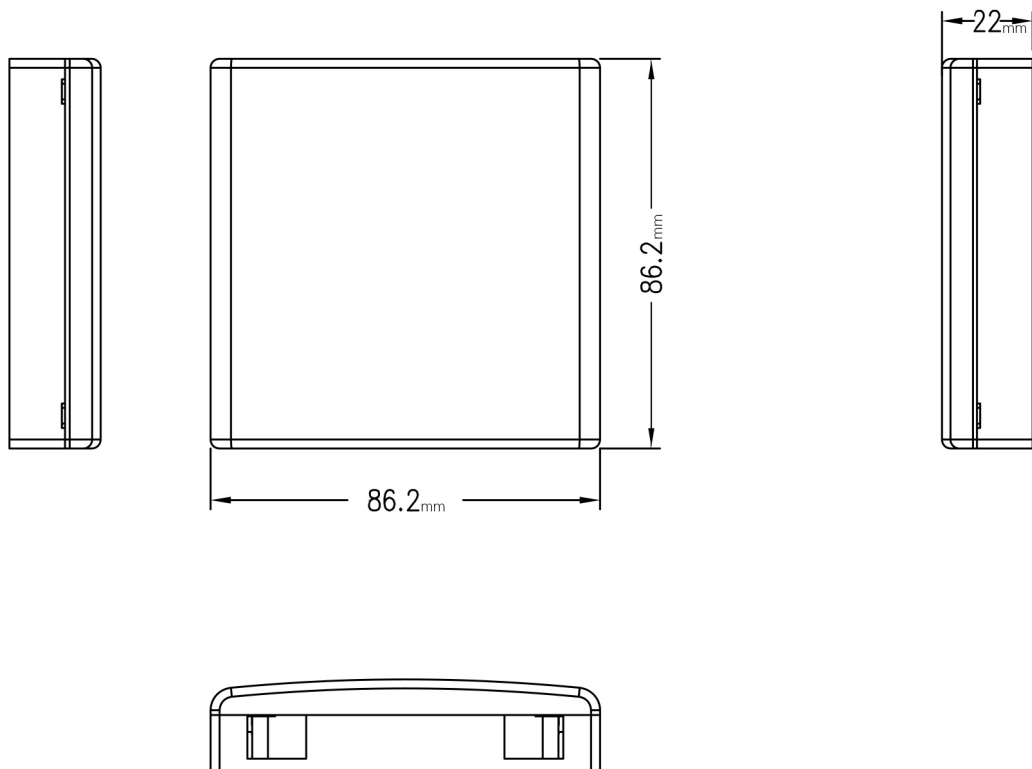

Excel Enbeam FTTX Outlet White Loaded with 2x LC/APC Duplex adapters

Item Code: 200-423

Product drawing

Excel Enbeam FTTX Outlet White Loaded with 2x LC/APC Duplex adapters

Item Code: 200-423

Standards

Applicable standard	Detail
IEC 61754-1:2013	Fibre optic interconnecting devices and passive components - Fibre optic connector interfaces - Part 1: General and guidance
ISO/IEC 11801-1:2017	Information technology - Generic cabling for customer premises: Part 1 General Requirements
EN 50173-1:2018	Information technology. Generic cabling systems - General requirements
UL-94-V-0	Burning stops within 10 seconds after two applications of ten seconds each of a flame to a test bar. NO flaming drips are allowed.
RoHS	Compliant to the Restriction of Hazardous Substances
WFD	Compliant to Waste Framework Directive
SCIP	Compliant - Does Not Contain Substances of Concern in Products

Part Number Table

Part Number	Description
200-421	Excel Enbeam FTTX Outlet White Unloaded
200-422	Excel Enbeam FTTX Outlet White Loaded with 2x SC/APC adapters
200-423	Excel Enbeam FTTX Outlet White Loaded with 2x LC/APC Duplex adapters
200-424	Excel Enbeam FTTX Outlet White Loaded with 1x LC/APC Duplex adapter
200-443	Excel Enbeam FTTX Outlet White Loaded with 2x Shuttered SC/APC adapters
200-444	Excel Enbeam FTTX Outlet White Loaded with 2x Shuttered LC/APC Duplex adapters
200-445	Excel Enbeam FTTX Outlet White Loaded with 1x Shuttered LC/APC Duplex adapter

Excel is a world class premium performing end to end infrastructure solution designed, Manufactured, supported and delivered without compromise.

Contact us at websales@cableintelligence.co.uk

E&OE. Excel is a registered trade name of Mayflex Holdings Ltd.