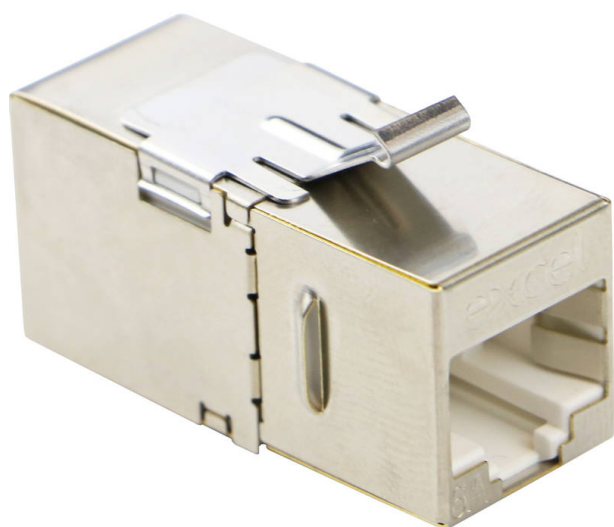

Excel Cat6A (FTP) 180 Degree Keystone Through Coupler

Item Code: 100-107

excel
without compromise.

Buy Now From

Cable Intelligence 

✕ Standard Keystone fitting

✕ Category 6A FTP

✕ 180 degree configuration

✕ Suitable for both screened and unshielded systems

✕ Standard RJ45 connection both ends

✕ Maintains channel performance

Product Overview

Excel range of Category 6A Through Couplers provides RJ45 in/out connections, allowing channels to be extended where required. Standard Keystone Jack profile, so fits all Keystone panels and outlets.

Product Specifications

Feature	Values
Construction type	Straight
Type of connector	2x RJ45
Shielded	yes
Category	6A (IEC)
Model	Jack/Jack
Type of fastening	Engage (snap)

Excel Cat6A (FTP) 180 Degree Keystone Through Coupler