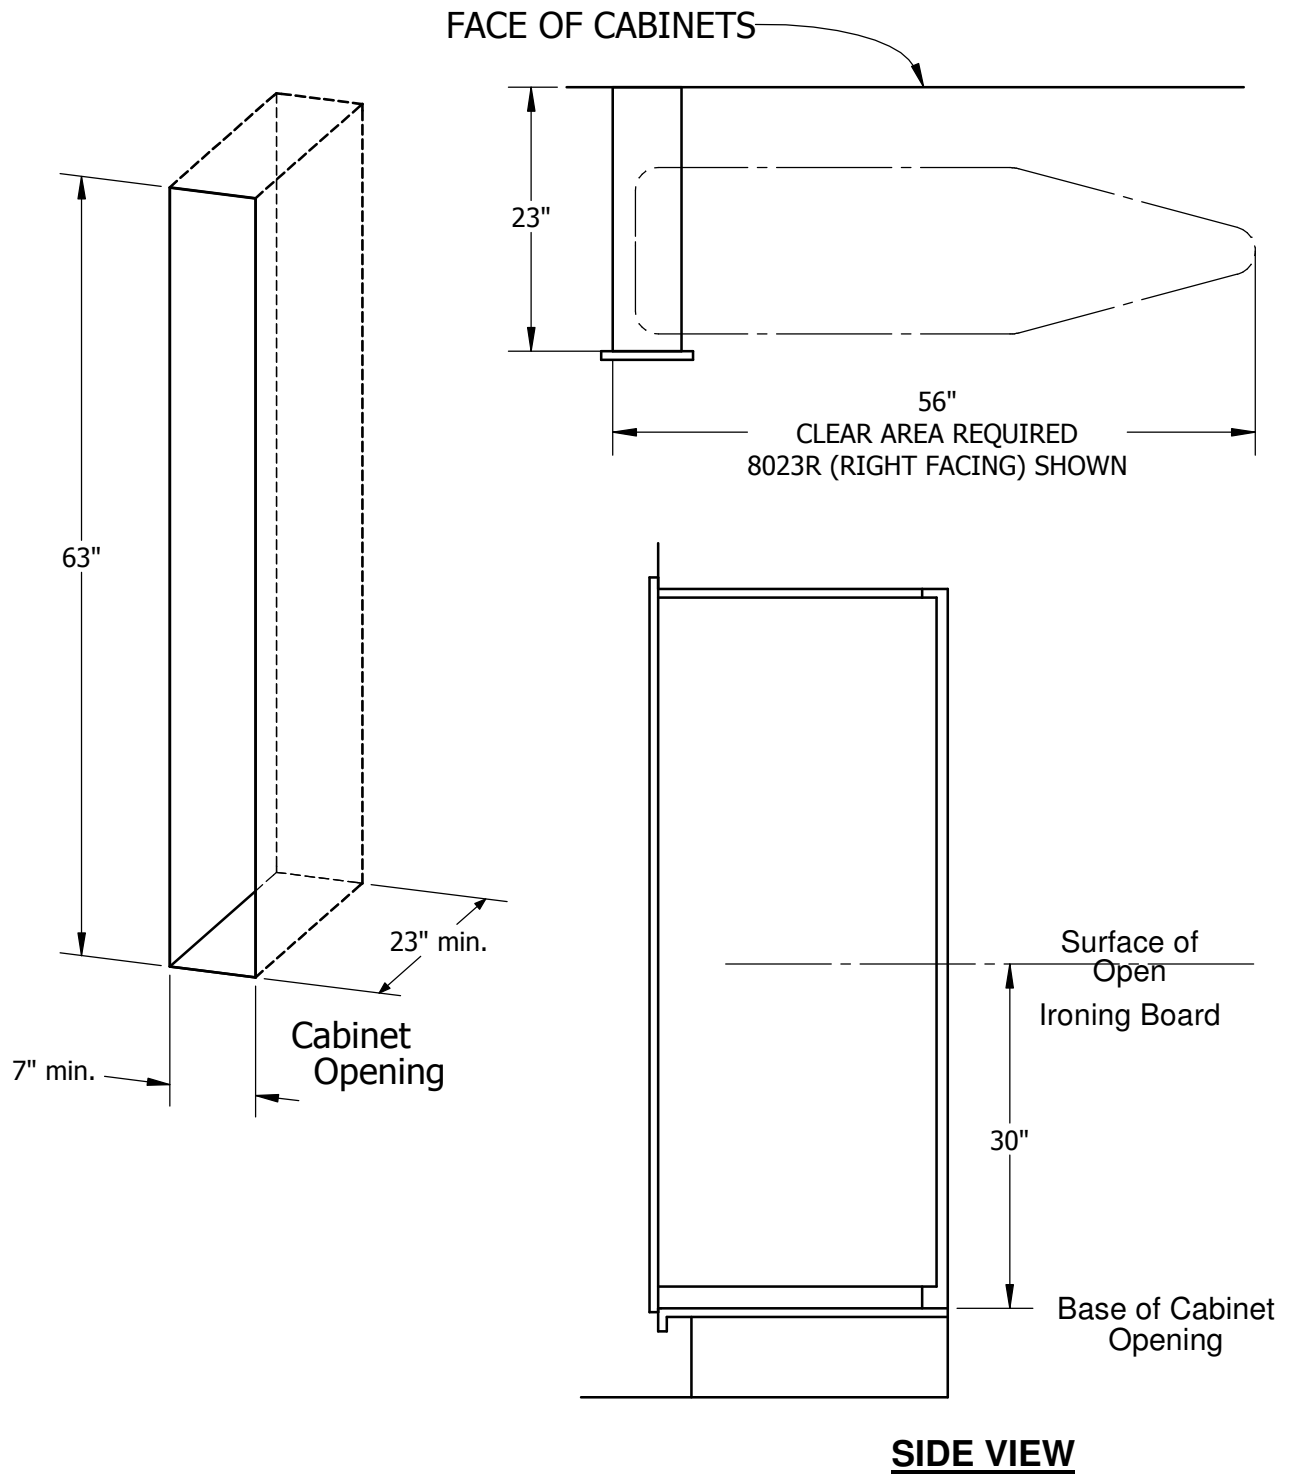

Installation Specifications

Item 8023

Ironing Center

**Ironing Center Requires
7" wide min. x 63" high and 23" deep min. cabinet opening**

Open Space requires Flat Top and Bottom for Slide Mounting