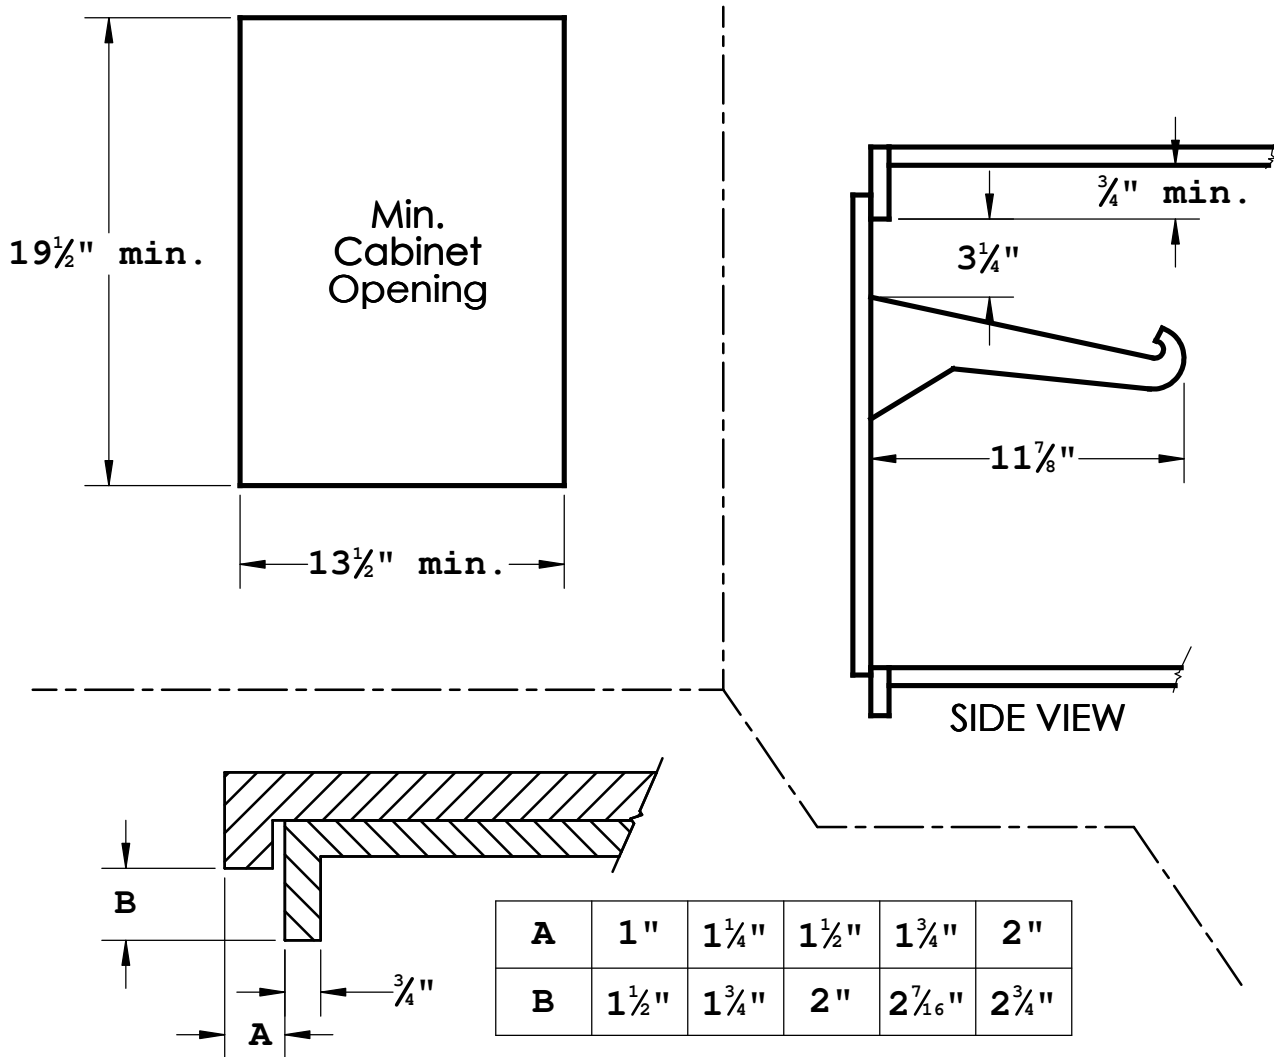

Installation Specifications Item 8012 Waste Basket

RECOMMENDED FACE FRAME CLEARANCE
FOR COUNTERTOP OVERHANG

Waste Basket System Includes
 1 - Door Mount Frame
 1 - 21Qt Waste Basket
 2 - 35mm Soft Close Hinges
 All Required Wood Screws

Waste Basket System Requires
 13-1/2" wide x 19-1/2" high x 12" deep min. cabinet opening
 Door will require two 35mm hinge cup borings at bottom of door for hinges.
 Top face frame rail with 3/4" min. lip