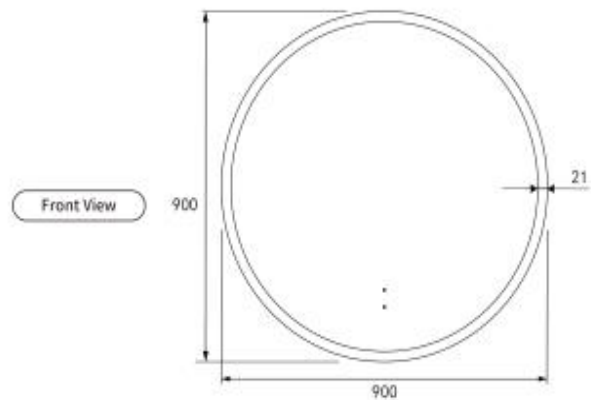

Features:

- LED lighting
- Mirror demister
- Touch free sensor
- Backlit
- Three-colour dimmable lighting
- Copper free mirror
- Stainless steel frame
- Optional frame colour
- Auto cut-off in 1.5 hours

Windsor 900 Frameless