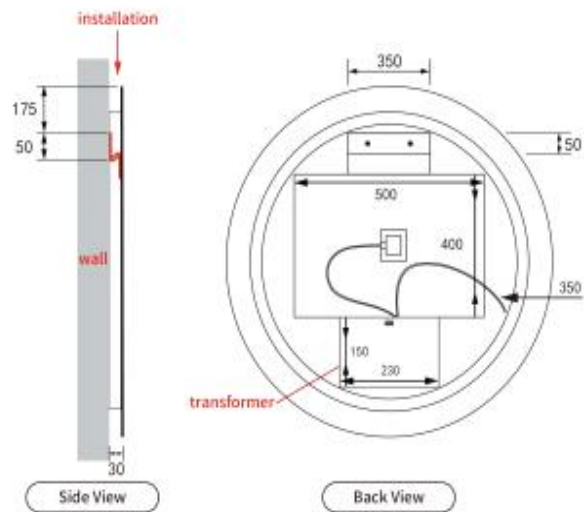

Features:

- LED lighting
- Mirror demister
- Touch free sensor
- Backlit
- Three-colour dimmable lighting
- Copper free mirror
- Stainless steel frame
- Optional frame colour
- Auto cut-off in 1.5 hours

Windsor 900 Frameless