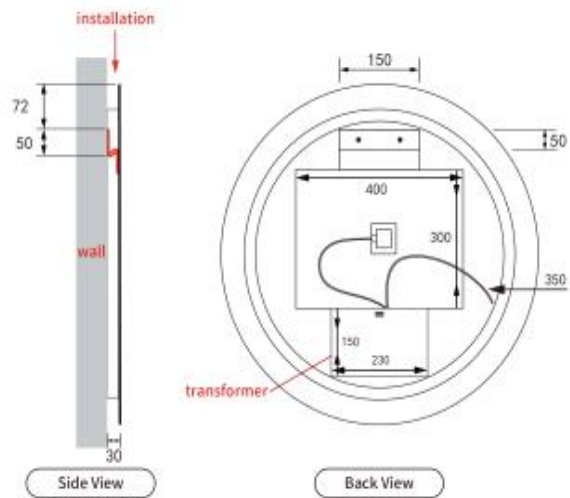

Features:

- LED lighting
- Mirror demister
- Touch free sensor
- Backlit
- Three-colour dimmable lighting
- Copper free mirror
- Stainless steel frame
- Optional frame colour
- Auto cut-off in 1.5 hours

Windsor 700 Frameless