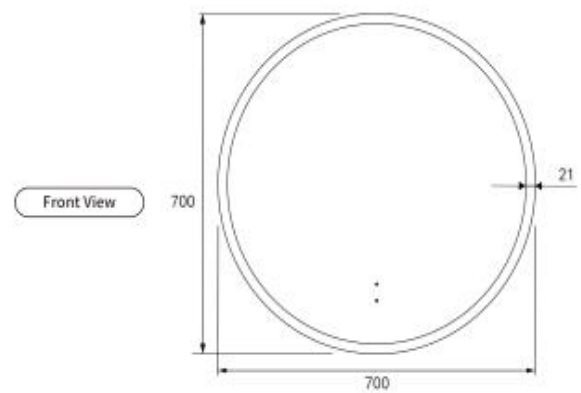

Features:

- LED lighting
- Mirror demister
- Touch free sensor
- Backlit
- Three-colour dimmable lighting
- Copper free mirror
- Stainless steel frame
- Optional frame colour
- Auto cut-off in 1.5 hours

Windsor 700 Frameless