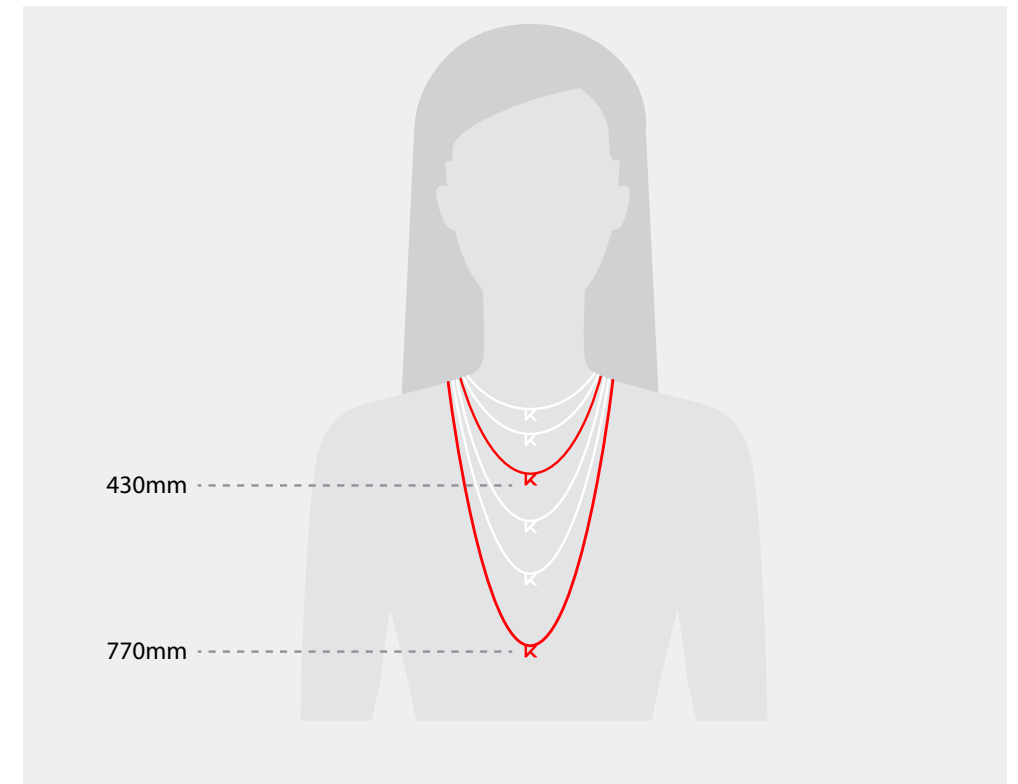

SIZE GUIDE

RINGS

BRACELETS & BANGLES

NECKLACES

Women

Length (mm)	Length (in)
430mm	16.92
770mm	30.3

Men

Length (mm)	Length (in)
470mm	18.5
760mm	29.9