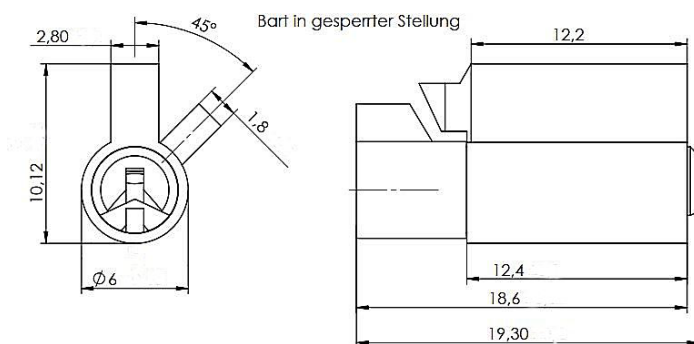

Dimensions:

Key blank 14: