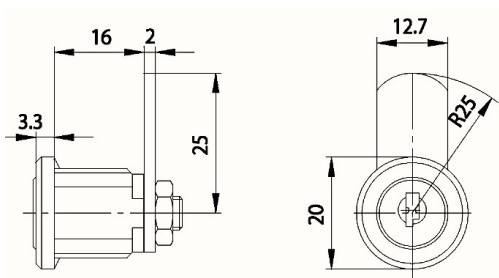

Dimensions:

Fitting hole:

Standard cam:

Dimension: A: 25mm, B: 12mm, C: 10mm

Key blank: 34 W

Cam Lock ZS 76

Technical data:

Surface	Chrome
Fixing	Nut M16x1
Material thickness	1-5mm
Cam type	A
Cam fastening	Nut
Closure obligation	No
Cam path	180°, adjustable in 90° steps
Key blank	33 W
Standard cam	RA 25/0, RA 25/2, RA 25/4
EAN-Code	40 03482 01270 3
Special versions	Keyed alike Keyed alike as per sample Special latch

Dimensions:

Fitting hole:

Fixing:

Standard cam:

Key blank: 33 W

Cam Lock ZS 77

Technical data:

Surface	Chrome
Fixing	Nut M16x1
Material thickness	1-10mm
Cam type	A
Cam fastening	Nut
Closure obligation	Yes
Cam path	180°, adjustable in 90° steps
Key blank	33 W
Standard cam	RA 25/0, RA 25/2, RA 25/4
EAN-Code (loose goods)	40 03482 03070 7
EAN-Code (SB-goods)	40 03482 03071 4
Special versions	Keyed alike Keyed alike as per sample Special latch

Dimensions:

Fitting hole:

Fixing:

Standard cam:

Key blank: 33 W

Cam Lock ZS 77 H

Technical data:

Surface	Chrome
Fixing	Sleeve
Material thickness	11-18,8mm
Cam type	-
Cam fastening	Screw
Closure obligation	Yes
Cam path	180°, adjustable in 90° steps
Key blank	33 W
Standard cam	RA 23/16
EAN-Code (loose goods)	40 03482 03080 6
EAN-Code (SB-goods)	40 03482 03081 3
Special versions	Keyed alike Keyed alike as per sample Special latch

Dimensions:

Fitting hole:

Fixing:

Standard cam:

Key blank: 33 W

Cam Lock ZS 80

Technical data:

Surface	Chrome
Fixing	Clamp spring
Material thickness	1-2mm
Cam type	A
Usable latch	Cam type A
Cam fastening	Snap ring
Closure obligation	No
Cam path	180°, adjustable in 90° steps
Key blank	33 W
Standard cam	RA 25/0, RA 25/2, RA 25/4
EAN-Code (loose goods)	40 03482 01280 2
Special versions	Keyed alike Keyed alike as per sample Special latch