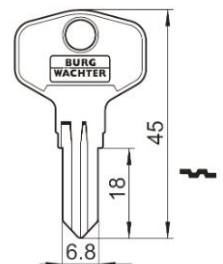

Dimensions:

Fitting hole:

Standard cam:

Dimension: A: 25mm, B: 12mm, C: 10mm

Key blank: 34 W

Cam Lock ZS 76

Technical data:

Surface	Chrome
Fixing	Nut M16x1
Material thickness	1-5mm
Cam type	A
Cam fastening	Nut
Closure obligation	No
Cam path	180°, adjustable in 90° steps
Key blank	33 W
Standard cam	RA 25/0, RA 25/2, RA 25/4
EAN-Code	40 03482 01270 3
Special versions	Keyed alike Keyed alike as per sample Special latch

Dimensions:

Fitting hole:

Fixing:

Standard cam:

Key blank: 33 W

Cam Lock ZS 77

Technical data:

Surface	Chrome
Fixing	Nut M16x1
Material thickness	1-10mm
Cam type	A
Cam fastening	Nut
Closure obligation	Yes
Cam path	180°, adjustable in 90° steps
Key blank	33 W
Standard cam	RA 25/0, RA 25/2, RA 25/4
EAN-Code (loose goods)	40 03482 03070 7
EAN-Code (SB-goods)	40 03482 03071 4
Special versions	Keyed alike Keyed alike as per sample Special latch

Dimensions:

Fitting hole:

Fixing:

Standard cam:

Key blank: 33 W

Cam Lock ZS 77 H

Technical data:

Surface	Chrome
Fixing	Sleeve
Material thickness	11-18,8mm
Cam type	-
Cam fastening	Screw
Closure obligation	Yes
Cam path	180°, adjustable in 90° steps
Key blank	33 W
Standard cam	RA 23/16
EAN-Code (loose goods)	40 03482 03080 6
EAN-Code (SB-goods)	40 03482 03081 3
Special versions	Keyed alike Keyed alike as per sample Special latch

Dimensions:

Fitting hole:

Fixing:

Standard cam:

Key blank: 33 W

Cam Lock ZS 80

Technical data:

Surface	Chrome
Fixing	Clamp spring
Material thickness	1-2mm
Cam type	A
Usable latch	Cam type A
Cam fastening	Snap ring
Closure obligation	No
Cam path	180°, adjustable in 90° steps
Key blank	33 W
Standard cam	RA 25/0, RA 25/2, RA 25/4
EAN-Code (loose goods)	40 03482 01280 2
Special versions	Keyed alike Keyed alike as per sample Special latch