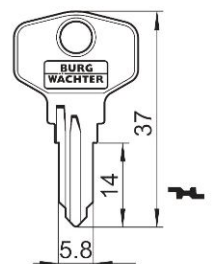

Dimensions:

Fitting hole:

Fixing:

Standard cam:

Key blank: 33 W

Cam Lock ZS 80

Technical data:

Surface	Chrome
Fixing	Clamp spring
Material thickness	1-2mm
Cam type	A
Usable latch	Cam type A
Cam fastening	Snap ring
Closure obligation	No
Cam path	180°, adjustable in 90° steps
Key blank	33 W
Standard cam	RA 25/0, RA 25/2, RA 25/4
EAN-Code (loose goods)	40 03482 01280 2
Special versions	Keyed alike Keyed alike as per sample Special latch

Dimensions:

Fitting hole:

Fixing:

Standard cam:

Key blank: 33 W

Cam Lock ZS 81

Technical data:

Surface	Chrome
Fixing	Clamp spring
Material thickness	1-2mm
Cam type	A
Cam fastening	Nut M6x1
Closure obligation	No
Cam path	180°, adjustable in 90° steps
Key blank	33 W
Standard cam	RA 25/0, RA 25/2, RA 25/4
EAN-Code (loose goods)	40 03482 03110 0
EAN-Code (SB-goods)	40 03482 03111 7
Special versions	Keyed alike Keyed alike as per sample Special latch

Dimensions:

Fitting hole:

Fixing:

Standard cam:

Key blank: 33 W

Cam Lock ZS 82

Technical data:

Surface	Chrome
Fixing	Clamp spring
Material thickness	1-2mm bzw. 4-5mm
Cam type	A
Cam fastening	Nut M6x1
Closure obligation	No
Cam path	180°, adjustable in 90° steps
Key blank	33 W
Standard cam	RA 25/0, RA 25/2, RA 25/4
EAN-Code (loose goods)	40 03482 01290 1
Special versions	Keyed alike Keyed alike as per sample Special latch

Dimensions:

Fitting hole:

Fixing:

Standard cam:

Key blank: 33 W

Cam Lock ZS 84

Technical data:

Surface	Chrome
Fixing	Nut M19x1
Material thickness	1-12mm
Cam type	B
Cam fastening	Nut M7x1
Closure obligation	No
Cam path	180°, adjustable in 90° steps
Key blank	79W
Standard cam	RB-Typ
EAN-Code (loose goods)	40 03482 32530 8
EAN-Code (SB-goods)	40 03482 32531 5
Special versions	Keyed alike