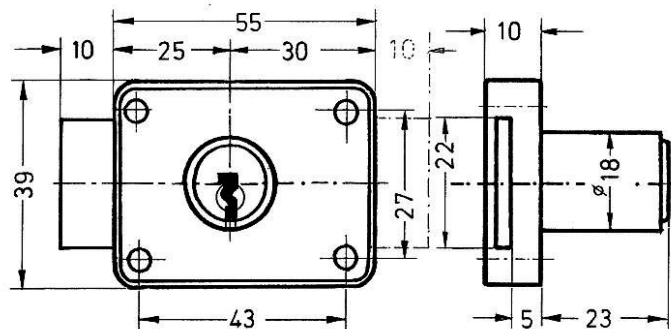

Dimensions:

Fitting hole:

Fixing:

Standard cam:

Dimension A: 25mm Maß B: 8,0mm Maß C: 12mm

Key blank: 34W

Cam Lock ZBK 74

Technical data:

Dimensions:

Fitting hole:

Standard cam:

Dimension: A: 25mm, B: 12mm, C: 10mm

Key blank: 34 W

Cam Lock ZS 76

Technical data:

Surface	Chrome
Fixing	Nut M16x1
Material thickness	1-5mm
Cam type	A
Cam fastening	Nut
Closure obligation	No
Cam path	180°, adjustable in 90° steps
Key blank	33 W
Standard cam	RA 25/0, RA 25/2, RA 25/4
EAN-Code	40 03482 01270 3
Special versions	Keyed alike Keyed alike as per sample Special latch

Dimensions:

Key blank 65 R:

Furniture lock MZ 83

Technical data:

Surface	nickel plated
Fixing	Lock case, screw fastening
Zylinderlänge	23mm
Riegelhub	10mm
Zylinderdurchmesser	18mm
Closure obligation	No
Dornmaß	25 / 30 mm
Key blank	10 R
EAN-Code (loose goods)	40 03482 05390 4
EAN-Code (SB-goods)	40 03482 05391 1
Special versions	Keyed alike Keyed alike as per sample

Dimensions:

Key blank 10:

Cylinder lock blocking keys E 6 / E7

Technical data:

Surface	Brass
Fixing	-
Zylinderlänge	39mm
Schaftdurchmesser	E 6: 6mm / E 7: 7mm
Closure obligation	Key can only be removed in the closed position
Key blank	E 6: 22 E 7: 24
EAN-Code (loose goods) E 6	40 03482 04270 0
EAN-Code (SB-goods) E6	40 03482 04271 7
EAN-Code (loose goods) E 7	40 03482 04880 9
EAN-Code (SB-goods) E 7	40 03482 04881 6
Special versions	Keyed alike Keyed alike as per sample