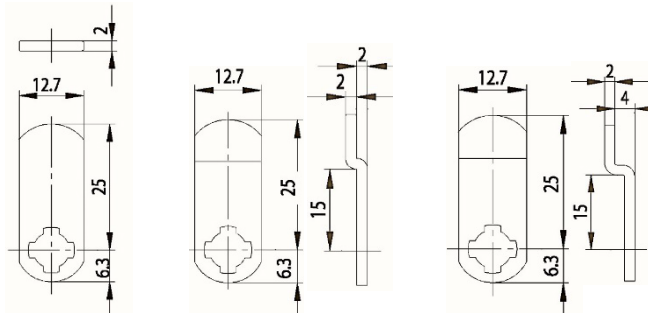

Dimensions:

Fitting hole:

Standard cam:

Dimension: A: 25mm, B: 12mm, C: 10mm

Key blank: 34 W

Cam Lock ZS 76

Technical data:

Surface	Chrome
Fixing	Nut M16x1
Material thickness	1-5mm
Cam type	A
Cam fastening	Nut
Closure obligation	No
Cam path	180°, adjustable in 90° steps
Key blank	33 W
Standard cam	RA 25/0, RA 25/2, RA 25/4
EAN-Code	40 03482 01270 3
Special versions	Keyed alike Keyed alike as per sample Special latch

Dimensions:

Fitting hole:

Fixing:

Standard cam:

Key blank: 33 W

Cam Lock ZS 81

Technical data:

Surface	Chrome
Fixing	Clamp spring
Material thickness	1-2mm
Cam type	A
Cam fastening	Nut M6x1
Closure obligation	No
Cam path	180°, adjustable in 90° steps
Key blank	33 W
Standard cam	RA 25/0, RA 25/2, RA 25/4
EAN-Code (loose goods)	40 03482 03110 0
EAN-Code (SB-goods)	40 03482 03111 7
Special versions	Keyed alike Keyed alike as per sample Special latch

Dimensions:

Fitting hole:

Fixing:

Standard cam:

Key blank: 33 W

Cam Lock ZS 82

Technical data:

Surface	Chrome
Fixing	Clamp spring
Material thickness	1-2mm bzw. 4-5mm
Cam type	A
Cam fastening	Nut M6x1
Closure obligation	No
Cam path	180°, adjustable in 90° steps
Key blank	33 W
Standard cam	RA 25/0, RA 25/2, RA 25/4
EAN-Code (loose goods)	40 03482 01290 1
Special versions	Keyed alike Keyed alike as per sample Special latch

Dimensions:

Fitting hole:

Fixing:

Standard cam:

Key blank: 33 W

Cam Lock ZS 84

Technical data:

Surface	Chrome
Fixing	Nut M19x1
Material thickness	1-12mm
Cam type	B
Cam fastening	Nut M7x1
Closure obligation	No
Cam path	180°, adjustable in 90° steps
Key blank	79W
Standard cam	RB-Typ
EAN-Code (loose goods)	40 03482 32530 8
EAN-Code (SB-goods)	40 03482 32531 5
Special versions	Keyed alike