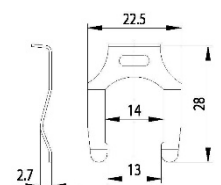

Dimensions:

Standard cam:

Dimension A: 25mm Maß B: 8,0mm Maß C: 12mm

Fitting hole:

Fixing:

Key blank: 34W

Cam Lock ZBK 73

Technical data:

Dimensions:

Fitting hole:

Fixing:

Standard cam:

Dimension A: 25mm Maß B: 8,0mm Maß C: 12mm

Key blank: 34W

Cam Lock ZBK 74

Technical data:

Dimensions:

Standard cam:

Dimension A: 25mm Maß B: 5,0mm Maß C: 12mm

Fitting hole:

Fixing:

Key blank: 34W

Cam Lock ZBK 75

Technical data:

Dimensions:

Fitting hole:

Standard cam:

Dimension: A: 25mm, B: 12mm, C: 10mm

Key blank: 34 W

Cam Lock ZS 76

Technical data:

Surface	Chrome
Fixing	Nut M16x1
Material thickness	1-5mm
Cam type	A
Cam fastening	Nut
Closure obligation	No
Cam path	180°, adjustable in 90° steps
Key blank	33 W
Standard cam	RA 25/0, RA 25/2, RA 25/4
EAN-Code	40 03482 01270 3
Special versions	Keyed alike Keyed alike as per sample Special latch