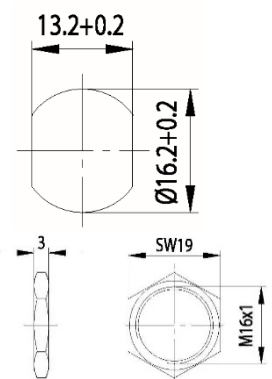

Dimensions:

Standard cam:

Dimension A: 25mm Maß B: 5,0mm Maß C: 12mm

Fitting hole:

Fixing:

Key blank: 34W

Cam Lock ZBK 75

Technical data:

Dimensions:

Fitting hole:

Standard cam:

Dimension: A: 25mm, B: 12mm, C: 10mm

Key blank: 34 W

Cam Lock ZS 76

Technical data:

Surface	Chrome
Fixing	Nut M16x1
Material thickness	1-5mm
Cam type	A
Cam fastening	Nut
Closure obligation	No
Cam path	180°, adjustable in 90° steps
Key blank	33 W
Standard cam	RA 25/0, RA 25/2, RA 25/4
EAN-Code	40 03482 01270 3
Special versions	Keyed alike Keyed alike as per sample Special latch

Dimensions:

Fitting hole:

Fixing:

Standard cam:

Key blank: 33 W

Cam Lock ZS 77

Technical data:

Surface	Chrome
Fixing	Nut M16x1
Material thickness	1-10mm
Cam type	A
Cam fastening	Nut
Closure obligation	Yes
Cam path	180°, adjustable in 90° steps
Key blank	33 W
Standard cam	RA 25/0, RA 25/2, RA 25/4
EAN-Code (loose goods)	40 03482 03070 7
EAN-Code (SB-goods)	40 03482 03071 4
Special versions	Keyed alike Keyed alike as per sample Special latch

Dimensions:

Fitting hole:

Fixing:

Standard cam:

Key blank: 33 W

Cam Lock ZS 77 H

Technical data:

Surface	Chrome
Fixing	Sleeve
Material thickness	11-18,8mm
Cam type	-
Cam fastening	Screw
Closure obligation	Yes
Cam path	180°, adjustable in 90° steps
Key blank	33 W
Standard cam	RA 23/16
EAN-Code (loose goods)	40 03482 03080 6
EAN-Code (SB-goods)	40 03482 03081 3
Special versions	Keyed alike Keyed alike as per sample Special latch