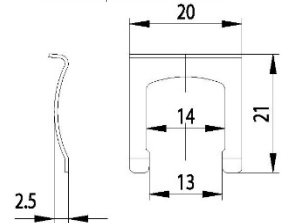

Cam Lock ZS 80

Technical data:

Surface	Chrome
Fixing	Clamp spring
Material thickness	1-2mm
Cam type	A
Usable latch	Cam type A
Cam fastening	Snap ring
Closure obligation	No
Cam path	180°, adjustable in 90° steps
Key blank	33 W
Standard cam	RA 25/0, RA 25/2, RA 25/4
EAN-Code (loose goods)	40 03482 01280 2
Special versions	Keyed alike Keyed alike as per sample Special latch

Dimensions:

Fitting hole:

Fixing:

Standard cam:

Key blank: 33 W