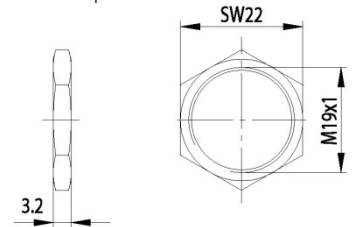

Cam Lock ZS 86

Technical data:

Surface	Chrome
Fixing	Nut M19x1
Material thickness	1-24mm
Cam type	B
Cam fastening	Nut M6x1
Closure obligation	No
Cam path	180°, adjustable in 90° steps
Key blank	36 W Profil V
Standard cam	RB 40/3, RB 40/6, RB 53/0
EAN-Code	40 03482 26890 2
Special versions	Keyed alike Keyed alike as per sample Special latch

Dimensions:

Fitting hole:

Fixing:

Standard cam:

Key blank: 36 W V