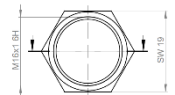

Dimensions:

Standard cam:

Dimension A: 25mm Maß B: 5,0mm Maß C: 12mm

Fitting hole:

Fixing:

Key blank: 34W

Cam Lock ZBK 75

Technical data:

Dimensions:

Fitting hole:

Standard cam:

Dimension: A: 25mm, B: 12mm, C: 10mm

Key blank: 34 W

Cam Lock ZS 76

Technical data:

Surface	Chrome
Fixing	Nut M16x1
Material thickness	1-5mm
Cam type	A
Cam fastening	Nut
Closure obligation	No
Cam path	180°, adjustable in 90° steps
Key blank	33 W
Standard cam	RA 25/0, RA 25/2, RA 25/4
EAN-Code	40 03482 01270 3
Special versions	Keyed alike Keyed alike as per sample Special latch

Dimensions:

Fitting hole:

Fixing:

Standard cam:

Key blank: 33 W

Cam Lock ZS 77

Technical data:

Surface	Chrome
Fixing	Nut M16x1
Material thickness	1-10mm
Cam type	A
Cam fastening	Nut
Closure obligation	Yes
Cam path	180°, adjustable in 90° steps
Key blank	33 W
Standard cam	RA 25/0, RA 25/2, RA 25/4
EAN-Code (loose goods)	40 03482 03070 7
EAN-Code (SB-goods)	40 03482 03071 4
Special versions	Keyed alike Keyed alike as per sample Special latch

Dimensions:

Fitting hole:

Fixing:

Standard cam:

Key blank: 33 W

Cam Lock ZS 77 H

Technical data:

Surface	Chrome
Fixing	Sleeve
Material thickness	11-18,8mm
Cam type	-
Cam fastening	Screw
Closure obligation	Yes
Cam path	180°, adjustable in 90° steps
Key blank	33 W
Standard cam	RA 23/16
EAN-Code (loose goods)	40 03482 03080 6
EAN-Code (SB-goods)	40 03482 03081 3
Special versions	Keyed alike Keyed alike as per sample Special latch