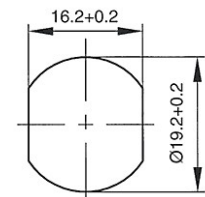

Dimensions:

Fitting hole:

Standard cam:

Dimension: A: 25mm, B: 12mm, C: 10mm

Key blank: 34 W

Cam Lock ZS 76

Technical data:

Surface	Chrome
Fixing	Nut M16x1
Material thickness	1-5mm
Cam type	A
Cam fastening	Nut
Closure obligation	No
Cam path	180°, adjustable in 90° steps
Key blank	33 W
Standard cam	RA 25/0, RA 25/2, RA 25/4
EAN-Code	40 03482 01270 3
Special versions	Keyed alike Keyed alike as per sample Special latch

Dimensions:

Fitting hole:

Fixing:

Standard cam:

Key blank: 33 W

Cam Lock ZS 84

Technical data:

Surface	Chrome
Fixing	Nut M19x1
Material thickness	1-12mm
Cam type	B
Cam fastening	Nut M7x1
Closure obligation	No
Cam path	180°, adjustable in 90° steps
Key blank	79W
Standard cam	RB-Typ
EAN-Code (loose goods)	40 03482 32530 8
EAN-Code (SB-goods)	40 03482 32531 5
Special versions	Keyed alike

Dimensions:

Standard cam:

Fitting hole:

Fixing:

Key blank: 79 W

Cam Lock ZS 85

Technical data:

Surface	Chrome
Fixing	Nut M19x1
Material thickness	1-12mm
Cam type	B
Cam fastening	Nut M6x1
Closure obligation	No
Cam path	180°, adjustable in 90° steps
Key blank	36 W Profil V
Standard cam	RB 40/3, RB 40/6, RB 53/0
EAN-Code (loose goods)	40 03482 26880 3
EAN-Code (SB-goods)	40 03482 26881 0
Special versions	Keyed alike Keyed alike as per sample Special latch

Dimensions:

Fitting hole:

Fixing:

Standard cam:

Key blank: 36 W V

Cam Lock ZS 86

Technical data:

Surface	Chrome
Fixing	Nut M19x1
Material thickness	1-24mm
Cam type	B
Cam fastening	Nut M6x1
Closure obligation	No
Cam path	180°, adjustable in 90° steps
Key blank	36 W Profil V
Standard cam	RB 40/3, RB 40/6, RB 53/0
EAN-Code	40 03482 26890 2
Special versions	Keyed alike Keyed alike as per sample Special latch