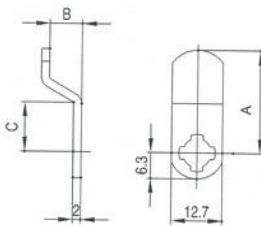

Dimensions:

Standard cam:

Dimension A: 25mm Maß B: 8,0mm Maß C: 12mm

Fitting hole:

Fixing:

Key blank: 34W

Cam Lock ZBK 73

Technical data:

Dimensions:

Fitting hole:

Fixing:

Standard cam:

Dimension A: 25mm Maß B: 8,0mm Maß C: 12mm

Key blank: 34W

Cam Lock ZBK 74

Technical data:

Dimensions:

Standard cam:

Dimension A: 25mm Maß B: 5,0mm Maß C: 12mm

Fitting hole:

Fixing:

Key blank: 34W

Cam Lock ZBK 75

Technical data:

Dimensions:

Fitting hole:

Standard cam:

Dimension: A: 25mm, B: 12mm, C: 10mm

Key blank: 34 W

Cam Lock ZS 76

Technical data:

Surface	Chrome
Fixing	Nut M16x1
Material thickness	1-5mm
Cam type	A
Cam fastening	Nut
Closure obligation	No
Cam path	180°, adjustable in 90° steps
Key blank	33 W
Standard cam	RA 25/0, RA 25/2, RA 25/4
EAN-Code	40 03482 01270 3
Special versions	Keyed alike Keyed alike as per sample Special latch