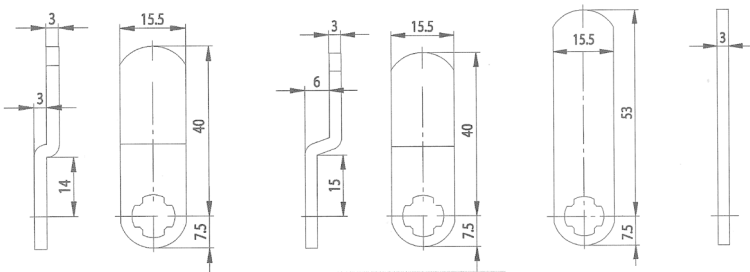

Dimensions:

Fitting hole:

Fixing:

Standard cam:

Dimension A: 25mm Maß B: 8,0mm Maß C: 12mm

Key blank: 34W

Cam Lock ZBK 74

Technical data:

Dimensions:

Fitting hole:

Standard cam:

Dimension: A: 25mm, B: 12mm, C: 10mm

Key blank: 34 W

Cam Lock ZS 76

Technical data:

Surface	Chrome
Fixing	Nut M16x1
Material thickness	1-5mm
Cam type	A
Cam fastening	Nut
Closure obligation	No
Cam path	180°, adjustable in 90° steps
Key blank	33 W
Standard cam	RA 25/0, RA 25/2, RA 25/4
EAN-Code	40 03482 01270 3
Special versions	Keyed alike Keyed alike as per sample Special latch

Dimensions:

Fitting hole:

Fixing:

Standard cam:

Key blank: 36 W V

Cam Lock ZS 86

Technical data:

Surface	Chrome
Fixing	Nut M19x1
Material thickness	1-24mm
Cam type	B
Cam fastening	Nut M6x1
Closure obligation	No
Cam path	180°, adjustable in 90° steps
Key blank	36 W Profil V
Standard cam	RB 40/3, RB 40/6, RB 53/0
EAN-Code	40 03482 26890 2
Special versions	Keyed alike Keyed alike as per sample Special latch

Dimensions:

Fitting hole:

Fixing:

Standard cam:

Key blank: 36 W V

Cam Lock BK 92 K

Technical data:

Surface	Chrome
Fixing	Clamp spring
Material thickness	1-2mm
Cam type	Pin
Cam fastening	Pressed in
Closure obligation	Yes
Cam path	90°
Key blank	65 R
EAN-Code (loose goods)	40 03482 14120 5
EAN-Code (SB-goods)	40 03482 14121 2
Special versions	Keyed alike Keyed alike as per sample