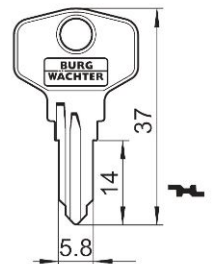

Dimensions:

Fitting hole:

Standard cam:

Dimension: A: 25mm, B: 12mm, C: 10mm

Key blank: 34 W

Cam Lock ZS 76

Technical data:

Surface	Chrome
Fixing	Nut M16x1
Material thickness	1-5mm
Cam type	A
Cam fastening	Nut
Closure obligation	No
Cam path	180°, adjustable in 90° steps
Key blank	33 W
Standard cam	RA 25/0, RA 25/2, RA 25/4
EAN-Code	40 03482 01270 3
Special versions	Keyed alike Keyed alike as per sample Special latch

Dimensions:

Fitting hole:

Fixing:

Standard cam:

Key blank: 33 W

Cam Lock ZS 77

Technical data:

Surface	Chrome
Fixing	Nut M16x1
Material thickness	1-10mm
Cam type	A
Cam fastening	Nut
Closure obligation	Yes
Cam path	180°, adjustable in 90° steps
Key blank	33 W
Standard cam	RA 25/0, RA 25/2, RA 25/4
EAN-Code (loose goods)	40 03482 03070 7
EAN-Code (SB-goods)	40 03482 03071 4
Special versions	Keyed alike Keyed alike as per sample Special latch

Dimensions:

Fitting hole:

Fixing:

Standard cam:

Key blank: 33 W

Cam Lock ZS 77 H

Technical data:

Surface	Chrome
Fixing	Sleeve
Material thickness	11-18,8mm
Cam type	-
Cam fastening	Screw
Closure obligation	Yes
Cam path	180°, adjustable in 90° steps
Key blank	33 W
Standard cam	RA 23/16
EAN-Code (loose goods)	40 03482 03080 6
EAN-Code (SB-goods)	40 03482 03081 3
Special versions	Keyed alike Keyed alike as per sample Special latch

Dimensions:

Fitting hole:

Fixing:

Standard cam:

Key blank: 33 W

Cam Lock ZS 80

Technical data:

Surface	Chrome
Fixing	Clamp spring
Material thickness	1-2mm
Cam type	A
Usable latch	Cam type A
Cam fastening	Snap ring
Closure obligation	No
Cam path	180°, adjustable in 90° steps
Key blank	33 W
Standard cam	RA 25/0, RA 25/2, RA 25/4
EAN-Code (loose goods)	40 03482 01280 2
Special versions	Keyed alike Keyed alike as per sample Special latch