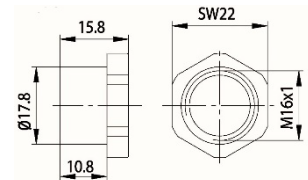

Dimensions:

Fitting hole:

Standard cam:

Dimension: A: 25mm, B: 12mm, C: 10mm

Key blank: 34 W

Cam Lock ZS 76

Technical data:

Surface	Chrome
Fixing	Nut M16x1
Material thickness	1-5mm
Cam type	A
Cam fastening	Nut
Closure obligation	No
Cam path	180°, adjustable in 90° steps
Key blank	33 W
Standard cam	RA 25/0, RA 25/2, RA 25/4
EAN-Code	40 03482 01270 3
Special versions	Keyed alike Keyed alike as per sample Special latch

Dimensions:

Fitting hole:

Fixing:

Standard cam:

Key blank: 33 W

Cam Lock ZS 77

Technical data:

Surface	Chrome
Fixing	Nut M16x1
Material thickness	1-10mm
Cam type	A
Cam fastening	Nut
Closure obligation	Yes
Cam path	180°, adjustable in 90° steps
Key blank	33 W
Standard cam	RA 25/0, RA 25/2, RA 25/4
EAN-Code (loose goods)	40 03482 03070 7
EAN-Code (SB-goods)	40 03482 03071 4
Special versions	Keyed alike Keyed alike as per sample Special latch

Dimensions:

Fitting hole:

Fixing:

Standard cam:

Key blank: 33 W

Cam Lock ZS 77 H

Technical data:

Surface	Chrome
Fixing	Sleeve
Material thickness	11-18,8mm
Cam type	-
Cam fastening	Screw
Closure obligation	Yes
Cam path	180°, adjustable in 90° steps
Key blank	33 W
Standard cam	RA 23/16
EAN-Code (loose goods)	40 03482 03080 6
EAN-Code (SB-goods)	40 03482 03081 3
Special versions	Keyed alike Keyed alike as per sample Special latch

Dimensions:

Fitting hole:

Fixing:

Standard cam:

Key blank: 33 W

Cam Lock ZS 80

Technical data:

Surface	Chrome
Fixing	Clamp spring
Material thickness	1-2mm
Cam type	A
Usable latch	Cam type A
Cam fastening	Snap ring
Closure obligation	No
Cam path	180°, adjustable in 90° steps
Key blank	33 W
Standard cam	RA 25/0, RA 25/2, RA 25/4
EAN-Code (loose goods)	40 03482 01280 2
Special versions	Keyed alike Keyed alike as per sample Special latch