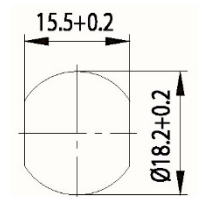

Dimensions:

Fitting hole:

Fixing:

Standard cam:

Dimension A: 25mm Maß B: 8,0mm Maß C: 12mm

Key blank: 34W

Cam Lock ZBK 74

Technical data:

Dimensions:

Fitting hole:

Standard cam:

Dimension: A: 25mm, B: 12mm, C: 10mm

Key blank: 34 W

Cam Lock ZS 76

Technical data:

Surface	Chrome
Fixing	Nut M16x1
Material thickness	1-5mm
Cam type	A
Cam fastening	Nut
Closure obligation	No
Cam path	180°, adjustable in 90° steps
Key blank	33 W
Standard cam	RA 25/0, RA 25/2, RA 25/4
EAN-Code	40 03482 01270 3
Special versions	Keyed alike Keyed alike as per sample Special latch

Dimensions:

Fitting hole:

Fixing:

Standard cam:

Key blank: 33 W

Cam Lock ZS 82

Technical data:

Surface	Chrome
Fixing	Clamp spring
Material thickness	1-2mm bzw. 4-5mm
Cam type	A
Cam fastening	Nut M6x1
Closure obligation	No
Cam path	180°, adjustable in 90° steps
Key blank	33 W
Standard cam	RA 25/0, RA 25/2, RA 25/4
EAN-Code (loose goods)	40 03482 01290 1
Special versions	Keyed alike Keyed alike as per sample Special latch

Dimensions:

Fitting hole:

Fixing:

Standard cam:

Key blank: 33 W

Cam Lock ZS 84

Technical data:

Surface	Chrome
Fixing	Nut M19x1
Material thickness	1-12mm
Cam type	B
Cam fastening	Nut M7x1
Closure obligation	No
Cam path	180°, adjustable in 90° steps
Key blank	79W
Standard cam	RB-Typ
EAN-Code (loose goods)	40 03482 32530 8
EAN-Code (SB-goods)	40 03482 32531 5
Special versions	Keyed alike