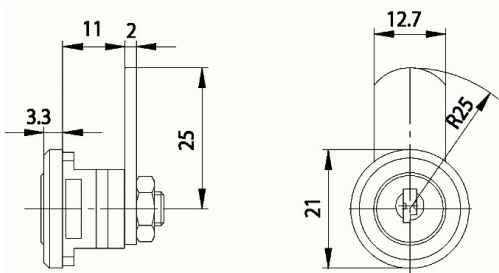

Dimensions:

Fitting hole:

Standard cam:

Dimension: A: 25mm, B: 12mm, C: 10mm

Key blank: 34 W

Cam Lock ZS 76

Technical data:

Surface	Chrome
Fixing	Nut M16x1
Material thickness	1-5mm
Cam type	A
Cam fastening	Nut
Closure obligation	No
Cam path	180°, adjustable in 90° steps
Key blank	33 W
Standard cam	RA 25/0, RA 25/2, RA 25/4
EAN-Code	40 03482 01270 3
Special versions	Keyed alike Keyed alike as per sample Special latch

Dimensions:

Fitting hole:

Fixing:

Standard cam:

Key blank: 33 W

Cam Lock ZS 80

Technical data:

Surface	Chrome
Fixing	Clamp spring
Material thickness	1-2mm
Cam type	A
Usable latch	Cam type A
Cam fastening	Snap ring
Closure obligation	No
Cam path	180°, adjustable in 90° steps
Key blank	33 W
Standard cam	RA 25/0, RA 25/2, RA 25/4
EAN-Code (loose goods)	40 03482 01280 2
Special versions	Keyed alike Keyed alike as per sample Special latch

Dimensions:

Fitting hole:

Fixing:

Standard cam:

Key blank: 33 W

Cam Lock ZS 81

Technical data:

Surface	Chrome
Fixing	Clamp spring
Material thickness	1-2mm
Cam type	A
Cam fastening	Nut M6x1
Closure obligation	No
Cam path	180°, adjustable in 90° steps
Key blank	33 W
Standard cam	RA 25/0, RA 25/2, RA 25/4
EAN-Code (loose goods)	40 03482 03110 0
EAN-Code (SB-goods)	40 03482 03111 7
Special versions	Keyed alike Keyed alike as per sample Special latch

Dimensions:

Fitting hole:

Fixing:

Standard cam:

Key blank: 33 W

Cam Lock ZS 82

Technical data:

Surface	Chrome
Fixing	Clamp spring
Material thickness	1-2mm bzw. 4-5mm
Cam type	A
Cam fastening	Nut M6x1
Closure obligation	No
Cam path	180°, adjustable in 90° steps
Key blank	33 W
Standard cam	RA 25/0, RA 25/2, RA 25/4
EAN-Code (loose goods)	40 03482 01290 1
Special versions	Keyed alike Keyed alike as per sample Special latch