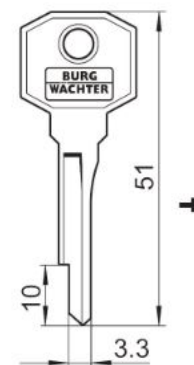

Dimensions:

Key blank 14: