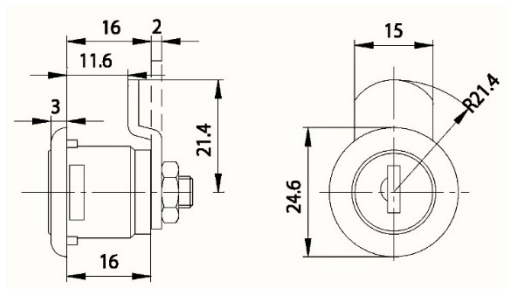

Dimensions:

Fitting hole:

Fixing:

Standard cam:

Key blank: 35 W

Cam Lock ZBK 71

Technical data:

Surface	Chrome
Fixing	Clamp spring
Material thickness	1-2mm
Cam type	A
Closure obligation	Yes
Cam fastening	Nut M6x1
Cam path	180°, adjustable in 90° steps
Key blank	34 W
Standard cam	For letterboxes Renz, Decayeux, Wesco
EAN-Code (loose goods)	40 03482 22370 3
EAN-Code (SB-goods)	40 03482 22371 0
Special versions	Keyed alike Keyed alike as per sample Special latch

Dimensions:

Fitting hole:

Standard cam:

Fixing:

Key blank: 34 W

- Dimension A: 21,8mm
- Dimension B: 8,0mm
- Dimension C: 10,3mm

Cam Lock ZBK 72

Technical data:

Dimensions:

Standard cam:

Dimension A: 25mm Maß B: 8,0mm Maß C: 12mm

Fitting hole:

Fixing:

Key blank: 34W

Cam Lock ZBK 73

Technical data:

Dimensions:

Fitting hole:

Standard cam:

Dimension: A: 25mm, B: 12mm, C: 10mm

Key blank: 34 W

Cam Lock ZS 76

Technical data:

Surface	Chrome
Fixing	Nut M16x1
Material thickness	1-5mm
Cam type	A
Cam fastening	Nut
Closure obligation	No
Cam path	180°, adjustable in 90° steps
Key blank	33 W
Standard cam	RA 25/0, RA 25/2, RA 25/4
EAN-Code	40 03482 01270 3
Special versions	Keyed alike Keyed alike as per sample Special latch