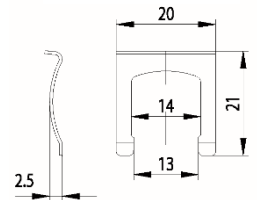

Dimensions:

Fitting hole:

Standard cam:

Dimension: A: 25mm, B: 12mm, C: 10mm

Key blank: 34 W

Cam Lock ZS 76

Technical data:

Surface	Chrome
Fixing	Nut M16x1
Material thickness	1-5mm
Cam type	A
Cam fastening	Nut
Closure obligation	No
Cam path	180°, adjustable in 90° steps
Key blank	33 W
Standard cam	RA 25/0, RA 25/2, RA 25/4
EAN-Code	40 03482 01270 3
Special versions	Keyed alike Keyed alike as per sample Special latch

Dimensions:

Fitting hole:

Fixing:

Standard cam:

Key blank: 33 W

Cam Lock ZS 77 H

Technical data:

Surface	Chrome
Fixing	Sleeve
Material thickness	11-18,8mm
Cam type	-
Cam fastening	Screw
Closure obligation	Yes
Cam path	180°, adjustable in 90° steps
Key blank	33 W
Standard cam	RA 23/16
EAN-Code (loose goods)	40 03482 03080 6
EAN-Code (SB-goods)	40 03482 03081 3
Special versions	Keyed alike Keyed alike as per sample Special latch

Dimensions:

Fitting hole:

Fixing:

Standard cam:

Key blank: 33 W

Cam Lock ZS 81

Technical data:

Surface	Chrome
Fixing	Clamp spring
Material thickness	1-2mm
Cam type	A
Cam fastening	Nut M6x1
Closure obligation	No
Cam path	180°, adjustable in 90° steps
Key blank	33 W
Standard cam	RA 25/0, RA 25/2, RA 25/4
EAN-Code (loose goods)	40 03482 03110 0
EAN-Code (SB-goods)	40 03482 03111 7
Special versions	Keyed alike Keyed alike as per sample Special latch

Dimensions:

Fitting hole:

Fixing:

Standard cam:

Key blank: 33 W

Cam Lock ZS 82

Technical data:

Surface	Chrome
Fixing	Clamp spring
Material thickness	1-2mm bzw. 4-5mm
Cam type	A
Cam fastening	Nut M6x1
Closure obligation	No
Cam path	180°, adjustable in 90° steps
Key blank	33 W
Standard cam	RA 25/0, RA 25/2, RA 25/4
EAN-Code (loose goods)	40 03482 01290 1
Special versions	Keyed alike Keyed alike as per sample Special latch