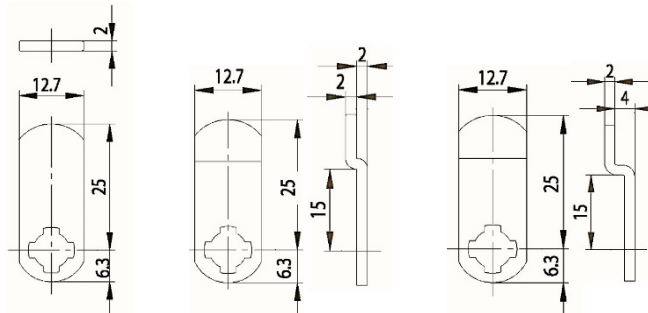

Dimensions:

Fitting hole:

Standard cam:

Dimension: A: 25mm, B: 12mm, C: 10mm

Key blank: 34 W

Cam Lock ZS 76

Technical data:

Surface	Chrome
Fixing	Nut M16x1
Material thickness	1-5mm
Cam type	A
Cam fastening	Nut
Closure obligation	No
Cam path	180°, adjustable in 90° steps
Key blank	33 W
Standard cam	RA 25/0, RA 25/2, RA 25/4
EAN-Code	40 03482 01270 3
Special versions	Keyed alike Keyed alike as per sample Special latch

Dimensions:

Fitting hole:

Fixing:

Standard cam:

Key blank: 33 W

Cam Lock ZS 80

Technical data:

Surface	Chrome
Fixing	Clamp spring
Material thickness	1-2mm
Cam type	A
Usable latch	Cam type A
Cam fastening	Snap ring
Closure obligation	No
Cam path	180°, adjustable in 90° steps
Key blank	33 W
Standard cam	RA 25/0, RA 25/2, RA 25/4
EAN-Code (loose goods)	40 03482 01280 2
Special versions	Keyed alike Keyed alike as per sample Special latch

Dimensions:

Fitting hole:

Fixing:

Standard cam:

Key blank: 33 W

Cam Lock ZS 81

Technical data:

Surface	Chrome
Fixing	Clamp spring
Material thickness	1-2mm
Cam type	A
Cam fastening	Nut M6x1
Closure obligation	No
Cam path	180°, adjustable in 90° steps
Key blank	33 W
Standard cam	RA 25/0, RA 25/2, RA 25/4
EAN-Code (loose goods)	40 03482 03110 0
EAN-Code (SB-goods)	40 03482 03111 7
Special versions	Keyed alike Keyed alike as per sample Special latch

Dimensions:

Fitting hole:

Fixing:

Standard cam:

Key blank: 33 W

Cam Lock ZS 82

Technical data:

Surface	Chrome
Fixing	Clamp spring
Material thickness	1-2mm bzw. 4-5mm
Cam type	A
Cam fastening	Nut M6x1
Closure obligation	No
Cam path	180°, adjustable in 90° steps
Key blank	33 W
Standard cam	RA 25/0, RA 25/2, RA 25/4
EAN-Code (loose goods)	40 03482 01290 1
Special versions	Keyed alike Keyed alike as per sample Special latch