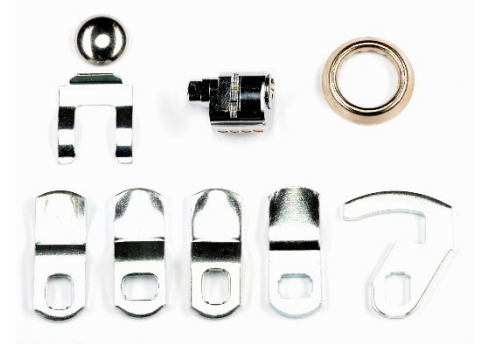

Dimensions:

Fitting hole:

Fixing:

Standard cam:

Key blank: 36 W V

Cam Lock BK 92 K

Technical data:

Surface	Chrome
Fixing	Clamp spring
Material thickness	1-2mm
Cam type	Pin
Cam fastening	Pressed in
Closure obligation	Yes
Cam path	90°
Key blank	65 R
EAN-Code (loose goods)	40 03482 14120 5
EAN-Code (SB-goods)	40 03482 14121 2
Special versions	Keyed alike Keyed alike as per sample

Dimensions:

Key blank 65 R

Cam Lock BK 92 M

Technical data:

Surface	Chrome
Fixing	Clamp spring
Material thickness	1-2mm
Cam type	Own
Cam fastening	Clamp flap
Closure obligation	Yes
Cam path	90°
Key blank	65 R
EAN-Code (loose goods)	40 03482 14110 6
EAN-Code (SB-goods)	40 03482 14111 3
Special versions	Keyed alike Keyed alike as per sample

Dimensions:

Key blank 65 R

Furniture lock MZ 23 / MZ 2320

Technical data:

Surface	MZ 23 polished brass, MZ 2320 nickel plated,
Fixing	Lock case, screw fastening
Zylinderlänge	25mm
Riegelhub	10mm
Zylinderdurchmesser	22mm
Closure obligation	No
Dornmaß	15-40mm, adjustable in 5mm steps
Key blank	65 R
EAN-Code (loose goods) MZ 23	40 03482 04730 9
EAN-Code (SB-goods nur MZ 23)	40 03482 04731 6
EAN (lose Ware) MZ2320	40 03482 04780 4
Special versions	Keyed alike Keyed alike as per sample Master key system