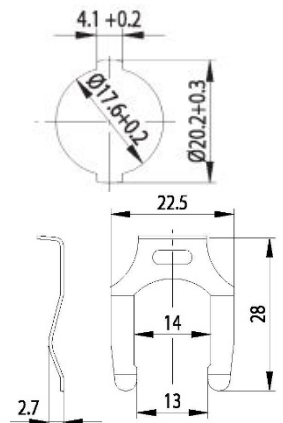

Dimensions:

Fitting hole:

Fixing:

Standard cam:

Dimension A: 25mm Maß B: 8,0mm Maß C: 12mm

Key blank: 34W

Cam Lock ZBK 74

Technical data:

Dimensions:

Standard cam:

Dimension A: 25mm Maß B: 5,0mm Maß C: 12mm

Fitting hole:

Fixing:

Key blank: 34W

Cam Lock ZBK 75

Technical data:

Dimensions:

Fitting hole:

Standard cam:

Dimension: A: 25mm, B: 12mm, C: 10mm

Key blank: 34 W

Cam Lock ZS 76

Technical data:

Surface	Chrome
Fixing	Nut M16x1
Material thickness	1-5mm
Cam type	A
Cam fastening	Nut
Closure obligation	No
Cam path	180°, adjustable in 90° steps
Key blank	33 W
Standard cam	RA 25/0, RA 25/2, RA 25/4
EAN-Code	40 03482 01270 3
Special versions	Keyed alike Keyed alike as per sample Special latch

Dimensions:

Fitting hole:

Fixing:

Standard cam:

Key blank: 33 W

Cam Lock ZS 77

Technical data:

Surface	Chrome
Fixing	Nut M16x1
Material thickness	1-10mm
Cam type	A
Cam fastening	Nut
Closure obligation	Yes
Cam path	180°, adjustable in 90° steps
Key blank	33 W
Standard cam	RA 25/0, RA 25/2, RA 25/4
EAN-Code (loose goods)	40 03482 03070 7
EAN-Code (SB-goods)	40 03482 03071 4
Special versions	Keyed alike Keyed alike as per sample Special latch