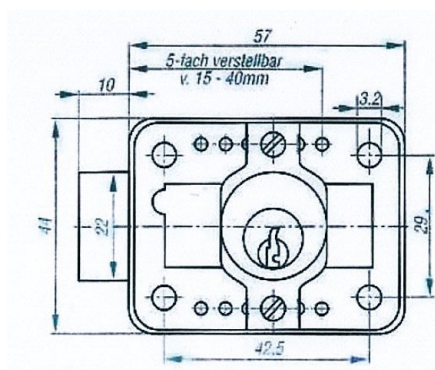

Dimensions: