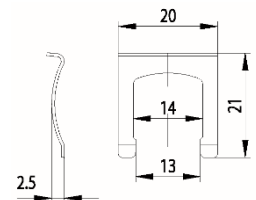

Dimensions:

Fitting hole:

Standard cam:

Dimension: A: 25mm, B: 12mm, C: 10mm

Key blank: 34 W

Cam Lock ZS 76

Technical data:

Surface	Chrome
Fixing	Nut M16x1
Material thickness	1-5mm
Cam type	A
Cam fastening	Nut
Closure obligation	No
Cam path	180°, adjustable in 90° steps
Key blank	33 W
Standard cam	RA 25/0, RA 25/2, RA 25/4
EAN-Code	40 03482 01270 3
Special versions	Keyed alike Keyed alike as per sample Special latch

Dimensions:

Fitting hole:

Fixing:

Standard cam:

Key blank: 33 W

Cam Lock ZS 82

Technical data:

Surface	Chrome
Fixing	Clamp spring
Material thickness	1-2mm bzw. 4-5mm
Cam type	A
Cam fastening	Nut M6x1
Closure obligation	No
Cam path	180°, adjustable in 90° steps
Key blank	33 W
Standard cam	RA 25/0, RA 25/2, RA 25/4
EAN-Code (loose goods)	40 03482 01290 1
Special versions	Keyed alike Keyed alike as per sample Special latch

Dimensions:

Fitting hole:

Fixing:

Standard cam:

Key blank: 33 W

Cam Lock ZS 84

Technical data:

Surface	Chrome
Fixing	Nut M19x1
Material thickness	1-12mm
Cam type	B
Cam fastening	Nut M7x1
Closure obligation	No
Cam path	180°, adjustable in 90° steps
Key blank	79W
Standard cam	RB-Typ
EAN-Code (loose goods)	40 03482 32530 8
EAN-Code (SB-goods)	40 03482 32531 5
Special versions	Keyed alike

Dimensions:

Standard cam:

Fitting hole:

Fixing:

Key blank: 79 W

Cam Lock ZS 85

Technical data:

Surface	Chrome
Fixing	Nut M19x1
Material thickness	1-12mm
Cam type	B
Cam fastening	Nut M6x1
Closure obligation	No
Cam path	180°, adjustable in 90° steps
Key blank	36 W Profil V
Standard cam	RB 40/3, RB 40/6, RB 53/0
EAN-Code (loose goods)	40 03482 26880 3
EAN-Code (SB-goods)	40 03482 26881 0
Special versions	Keyed alike Keyed alike as per sample Special latch