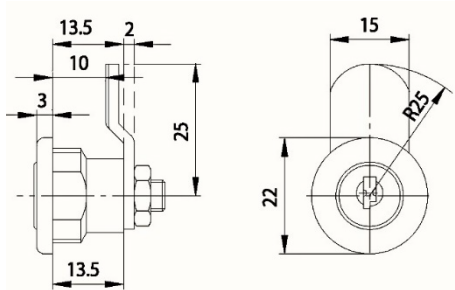

Cam Lock ZBK 70

Technical data:

Surface	Chrome
Fixing	Nut M18x1,5
Material thickness	1-2,5mm
Cam type	A
Cam fastening	Snap ring
Cam path	180°, adjustable in 90° steps
Key blank	35 W
Standard cam	Cam 4.00.E329.4
EAN-Code (loose goods)	40 03482 22360 4
EAN-Code (SB-goods)	40 03482 22361 5
Special versions	Keyed alike Keyed alike as per sample Special latch

Dimensions: