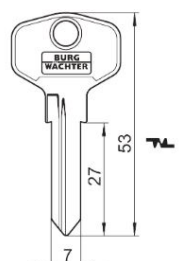

Dimensions:

Fitting hole:

Standard cam:

Dimension: A: 25mm, B: 12mm, C: 10mm

Key blank: 34 W

Cam Lock ZS 76

Technical data:

Surface	Chrome
Fixing	Nut M16x1
Material thickness	1-5mm
Cam type	A
Cam fastening	Nut
Closure obligation	No
Cam path	180°, adjustable in 90° steps
Key blank	33 W
Standard cam	RA 25/0, RA 25/2, RA 25/4
EAN-Code	40 03482 01270 3
Special versions	Keyed alike Keyed alike as per sample Special latch

Dimensions:

Standard cam:

Fitting hole:

Fixing:

Key blank: 79 W

Cam Lock ZS 85

Technical data:

Surface	Chrome
Fixing	Nut M19x1
Material thickness	1-12mm
Cam type	B
Cam fastening	Nut M6x1
Closure obligation	No
Cam path	180°, adjustable in 90° steps
Key blank	36 W Profil V
Standard cam	RB 40/3, RB 40/6, RB 53/0
EAN-Code (loose goods)	40 03482 26880 3
EAN-Code (SB-goods)	40 03482 26881 0
Special versions	Keyed alike Keyed alike as per sample Special latch

Dimensions:

Fitting hole:

Fixing:

Standard cam:

Key blank: 36 W V

Cam Lock ZS 86

Technical data:

Surface	Chrome
Fixing	Nut M19x1
Material thickness	1-24mm
Cam type	B
Cam fastening	Nut M6x1
Closure obligation	No
Cam path	180°, adjustable in 90° steps
Key blank	36 W Profil V
Standard cam	RB 40/3, RB 40/6, RB 53/0
EAN-Code	40 03482 26890 2
Special versions	Keyed alike Keyed alike as per sample Special latch

Dimensions:

Fitting hole:

Fixing:

Standard cam:

Key blank: 36 W V

Cam Lock BK 92 K

Technical data:

Surface	Chrome
Fixing	Clamp spring
Material thickness	1-2mm
Cam type	Pin
Cam fastening	Pressed in
Closure obligation	Yes
Cam path	90°
Key blank	65 R
EAN-Code (loose goods)	40 03482 14120 5
EAN-Code (SB-goods)	40 03482 14121 2
Special versions	Keyed alike Keyed alike as per sample