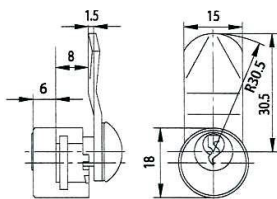

Dimensions:

Fitting hole:

Fixing:

Standard cam:

Key blank: 36 W V

Cam Lock ZS 86

Technical data:

Surface	Chrome
Fixing	Nut M19x1
Material thickness	1-24mm
Cam type	B
Cam fastening	Nut M6x1
Closure obligation	No
Cam path	180°, adjustable in 90° steps
Key blank	36 W Profil V
Standard cam	RB 40/3, RB 40/6, RB 53/0
EAN-Code	40 03482 26890 2
Special versions	Keyed alike Keyed alike as per sample Special latch

Dimensions:

Fitting hole:

Fixing:

Standard cam:

Key blank: 36 W V

Cam Lock BK 92 K

Technical data:

Surface	Chrome
Fixing	Clamp spring
Material thickness	1-2mm
Cam type	Pin
Cam fastening	Pressed in
Closure obligation	Yes
Cam path	90°
Key blank	65 R
EAN-Code (loose goods)	40 03482 14120 5
EAN-Code (SB-goods)	40 03482 14121 2
Special versions	Keyed alike Keyed alike as per sample

Dimensions:

Key blank 65 R

Cam Lock BK 92 M

Technical data:

Surface	Chrome
Fixing	Clamp spring
Material thickness	1-2mm
Cam type	Own
Cam fastening	Clamp flap
Closure obligation	Yes
Cam path	90°
Key blank	65 R
EAN-Code (loose goods)	40 03482 14110 6
EAN-Code (SB-goods)	40 03482 14111 3
Special versions	Keyed alike Keyed alike as per sample

Dimensions:

Key blank 65 R

Furniture lock MZ 23 / MZ 2320

Technical data:

Surface	MZ 23 polished brass, MZ 2320 nickel plated,
Fixing	Lock case, screw fastening
Zylinderlänge	25mm
Riegelhub	10mm
Zylinderdurchmesser	22mm
Closure obligation	No
Dornmaß	15-40mm, adjustable in 5mm steps
Key blank	65 R
EAN-Code (loose goods) MZ 23	40 03482 04730 9
EAN-Code (SB-goods nur MZ 23)	40 03482 04731 6
EAN (lose Ware) MZ2320	40 03482 04780 4
Special versions	Keyed alike Keyed alike as per sample Master key system