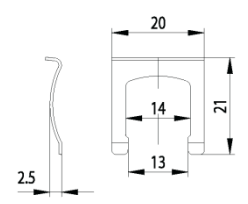

Dimensions:

Fitting hole:

Standard cam:

Fixing:

Key blank: 34 W

- Dimension A: 21,8mm
- Dimension B: 8,0mm
- Dimension C: 10,3mm

Cam Lock ZBK 72

Technical data:

Dimensions:

Standard cam:

Dimension A: 25mm Maß B: 8,0mm Maß C: 12mm

Fitting hole:

Fixing:

Key blank: 34W

Cam Lock ZBK 73

Technical data:

Dimensions:

Fitting hole:

Fixing:

Standard cam:

Dimension A: 25mm Maß B: 8,0mm Maß C: 12mm

Key blank: 34W

Cam Lock ZBK 74

Technical data:

Dimensions:

Fitting hole:

Standard cam:

Dimension: A: 25mm, B: 12mm, C: 10mm

Key blank: 34 W

Cam Lock ZS 76

Technical data:

Surface	Chrome
Fixing	Nut M16x1
Material thickness	1-5mm
Cam type	A
Cam fastening	Nut
Closure obligation	No
Cam path	180°, adjustable in 90° steps
Key blank	33 W
Standard cam	RA 25/0, RA 25/2, RA 25/4
EAN-Code	40 03482 01270 3
Special versions	Keyed alike Keyed alike as per sample Special latch