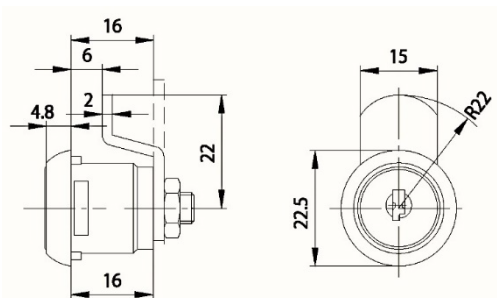

Dimensions:

Standard cam:

Dimension A: 25mm Maß B: 8,0mm Maß C: 12mm

Fitting hole:

Fixing:

Key blank: 34W

Cam Lock ZBK 73

Technical data:

Dimensions:

Fitting hole:

Fixing:

Standard cam:

Dimension A: 25mm Maß B: 8,0mm Maß C: 12mm

Key blank: 34W

Cam Lock ZBK 74

Technical data:

Dimensions:

Standard cam:

Dimension A: 25mm Maß B: 5,0mm Maß C: 12mm

Fitting hole:

Fixing:

Key blank: 34W

Cam Lock ZBK 75

Technical data:

Dimensions:

Fitting hole:

Standard cam:

Dimension: A: 25mm, B: 12mm, C: 10mm

Key blank: 34 W

Cam Lock ZS 76

Technical data:

Surface	Chrome
Fixing	Nut M16x1
Material thickness	1-5mm
Cam type	A
Cam fastening	Nut
Closure obligation	No
Cam path	180°, adjustable in 90° steps
Key blank	33 W
Standard cam	RA 25/0, RA 25/2, RA 25/4
EAN-Code	40 03482 01270 3
Special versions	Keyed alike Keyed alike as per sample Special latch