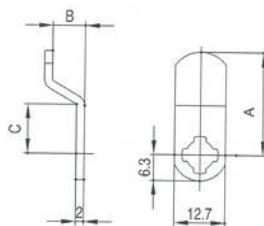

Dimensions:

Standard cam:

Dimension A: 25mm Maß B: 8,0mm Maß C: 12mm

Fitting hole:

Fixing:

Key blank: 34W

Cam Lock ZBK 73

Technical data:

Dimensions:

Fitting hole:

Fixing:

Standard cam:

Dimension A: 25mm Maß B: 8,0mm Maß C: 12mm

Key blank: 34W

Cam Lock ZBK 74

Technical data:

Dimensions:

Standard cam:

Dimension A: 25mm Maß B: 5,0mm Maß C: 12mm

Fitting hole:

Fixing:

Key blank: 34W

Cam Lock ZBK 75

Technical data:

Dimensions:

Fitting hole:

Standard cam:

Dimension: A: 25mm, B: 12mm, C: 10mm

Key blank: 34 W

Cam Lock ZS 76

Technical data:

Surface	Chrome
Fixing	Nut M16x1
Material thickness	1-5mm
Cam type	A
Cam fastening	Nut
Closure obligation	No
Cam path	180°, adjustable in 90° steps
Key blank	33 W
Standard cam	RA 25/0, RA 25/2, RA 25/4
EAN-Code	40 03482 01270 3
Special versions	Keyed alike Keyed alike as per sample Special latch