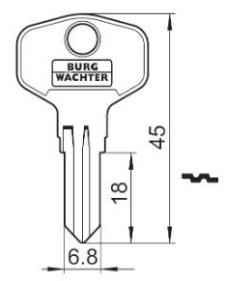

Dimensions:

Fitting hole:

Standard cam:

Fixing:

Key blank: 34 W

- Dimension A: 21,8mm
- Dimension B: 8,0mm
- Dimension C: 10,3mm

Cam Lock ZBK 72

Technical data:

Surface	Chrome
Fixing	Nut
Material thickness	1-7mm
Cam type	A
Closure obligation	Yes
Cam fastening	Nut M16x1
Cam path	180°, adjustable in 90° steps
Key blank	34 W
Standard cam	For letterboxes Rombi, Knobloch
EAN-Code (loose goods)	40 03482 22380 2
EAN-Code (SB-goods)	40 03482 22381 9
Special versions	Keyed alike Keyed alike as per sample Special latch

Dimensions:

Standard cam:

Dimension A: 25mm Maß B: 8,0mm Maß C: 12mm

Fitting hole:

Fixing:

Key blank: 34W

Cam Lock ZBK 73

Technical data:

Dimensions:

Fitting hole:

Standard cam:

Dimension: A: 25mm, B: 12mm, C: 10mm

Key blank: 34 W

Cam Lock ZS 76

Technical data:

Surface	Chrome
Fixing	Nut M16x1
Material thickness	1-5mm
Cam type	A
Cam fastening	Nut
Closure obligation	No
Cam path	180°, adjustable in 90° steps
Key blank	33 W
Standard cam	RA 25/0, RA 25/2, RA 25/4
EAN-Code	40 03482 01270 3
Special versions	Keyed alike Keyed alike as per sample Special latch