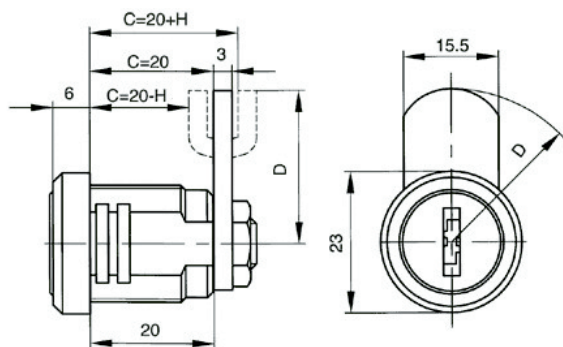

Dimensions:

Fitting hole:

Standard cam:

Dimension: A: 25mm, B: 12mm, C: 10mm

Key blank: 34 W

Cam Lock ZS 76

Technical data:

Surface	Chrome
Fixing	Nut M16x1
Material thickness	1-5mm
Cam type	A
Cam fastening	Nut
Closure obligation	No
Cam path	180°, adjustable in 90° steps
Key blank	33 W
Standard cam	RA 25/0, RA 25/2, RA 25/4
EAN-Code	40 03482 01270 3
Special versions	Keyed alike Keyed alike as per sample Special latch

Dimensions:

Fitting hole:

Fixing:

Standard cam:

Key blank: 33 W

Cam Lock ZS 84

Technical data:

Surface	Chrome
Fixing	Nut M19x1
Material thickness	1-12mm
Cam type	B
Cam fastening	Nut M7x1
Closure obligation	No
Cam path	180°, adjustable in 90° steps
Key blank	79W
Standard cam	RB-Typ
EAN-Code (loose goods)	40 03482 32530 8
EAN-Code (SB-goods)	40 03482 32531 5
Special versions	Keyed alike

Dimensions:

Standard cam:

Fitting hole:

Fixing:

Key blank: 79 W

Cam Lock ZS 85

Technical data:

Surface	Chrome
Fixing	Nut M19x1
Material thickness	1-12mm
Cam type	B
Cam fastening	Nut M6x1
Closure obligation	No
Cam path	180°, adjustable in 90° steps
Key blank	36 W Profil V
Standard cam	RB 40/3, RB 40/6, RB 53/0
EAN-Code (loose goods)	40 03482 26880 3
EAN-Code (SB-goods)	40 03482 26881 0
Special versions	Keyed alike Keyed alike as per sample Special latch

Dimensions:

Fitting hole:

Fixing:

Standard cam:

Key blank: 36 W V

Cam Lock ZS 86

Technical data:

Surface	Chrome
Fixing	Nut M19x1
Material thickness	1-24mm
Cam type	B
Cam fastening	Nut M6x1
Closure obligation	No
Cam path	180°, adjustable in 90° steps
Key blank	36 W Profil V
Standard cam	RB 40/3, RB 40/6, RB 53/0
EAN-Code	40 03482 26890 2
Special versions	Keyed alike Keyed alike as per sample Special latch