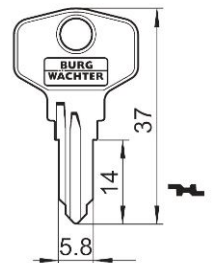

Dimensions:

Fitting hole:

Fixing:

Standard cam:

Key blank: 33 W

Cam Lock ZS 80

Technical data:

Surface	Chrome
Fixing	Clamp spring
Material thickness	1-2mm
Cam type	A
Usable latch	Cam type A
Cam fastening	Snap ring
Closure obligation	No
Cam path	180°, adjustable in 90° steps
Key blank	33 W
Standard cam	RA 25/0, RA 25/2, RA 25/4
EAN-Code (loose goods)	40 03482 01280 2
Special versions	Keyed alike Keyed alike as per sample Special latch

Dimensions:

Fitting hole:

Fixing:

Standard cam:

Key blank: 33 W

Cam Lock ZS 81

Technical data:

Surface	Chrome
Fixing	Clamp spring
Material thickness	1-2mm
Cam type	A
Cam fastening	Nut M6x1
Closure obligation	No
Cam path	180°, adjustable in 90° steps
Key blank	33 W
Standard cam	RA 25/0, RA 25/2, RA 25/4
EAN-Code (loose goods)	40 03482 03110 0
EAN-Code (SB-goods)	40 03482 03111 7
Special versions	Keyed alike Keyed alike as per sample Special latch

Dimensions:

Fitting hole:

Fixing:

Standard cam:

Key blank: 33 W

Cam Lock ZS 82

Technical data:

Surface	Chrome
Fixing	Clamp spring
Material thickness	1-2mm bzw. 4-5mm
Cam type	A
Cam fastening	Nut M6x1
Closure obligation	No
Cam path	180°, adjustable in 90° steps
Key blank	33 W
Standard cam	RA 25/0, RA 25/2, RA 25/4
EAN-Code (loose goods)	40 03482 01290 1
Special versions	Keyed alike Keyed alike as per sample Special latch

Dimensions:

Fitting hole:

Fixing:

Standard cam:

Key blank: 33 W

Cam Lock ZS 84

Technical data:

Surface	Chrome
Fixing	Nut M19x1
Material thickness	1-12mm
Cam type	B
Cam fastening	Nut M7x1
Closure obligation	No
Cam path	180°, adjustable in 90° steps
Key blank	79W
Standard cam	RB-Typ
EAN-Code (loose goods)	40 03482 32530 8
EAN-Code (SB-goods)	40 03482 32531 5
Special versions	Keyed alike