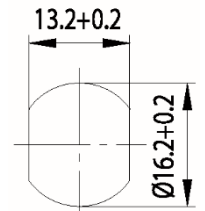

Dimensions:

Fitting hole:

Standard cam:

Dimension: A: 25mm, B: 12mm, C: 10mm

Key blank: 34 W

Cam Lock ZS 76

Technical data:

Surface	Chrome
Fixing	Nut M16x1
Material thickness	1-5mm
Cam type	A
Cam fastening	Nut
Closure obligation	No
Cam path	180°, adjustable in 90° steps
Key blank	33 W
Standard cam	RA 25/0, RA 25/2, RA 25/4
EAN-Code	40 03482 01270 3
Special versions	Keyed alike Keyed alike as per sample Special latch

Dimensions:

Fitting hole:

Fixing:

Standard cam:

Key blank: 33 W

Cam Lock ZS 77 H

Technical data:

Surface	Chrome
Fixing	Sleeve
Material thickness	11-18,8mm
Cam type	-
Cam fastening	Screw
Closure obligation	Yes
Cam path	180°, adjustable in 90° steps
Key blank	33 W
Standard cam	RA 23/16
EAN-Code (loose goods)	40 03482 03080 6
EAN-Code (SB-goods)	40 03482 03081 3
Special versions	Keyed alike Keyed alike as per sample Special latch

Dimensions:

Fitting hole:

Fixing:

Standard cam:

Key blank: 33 W

Cam Lock ZS 80

Technical data:

Surface	Chrome
Fixing	Clamp spring
Material thickness	1-2mm
Cam type	A
Usable latch	Cam type A
Cam fastening	Snap ring
Closure obligation	No
Cam path	180°, adjustable in 90° steps
Key blank	33 W
Standard cam	RA 25/0, RA 25/2, RA 25/4
EAN-Code (loose goods)	40 03482 01280 2
Special versions	Keyed alike Keyed alike as per sample Special latch

Dimensions:

Fitting hole:

Fixing:

Standard cam:

Key blank: 33 W

Cam Lock ZS 81

Technical data:

Surface	Chrome
Fixing	Clamp spring
Material thickness	1-2mm
Cam type	A
Cam fastening	Nut M6x1
Closure obligation	No
Cam path	180°, adjustable in 90° steps
Key blank	33 W
Standard cam	RA 25/0, RA 25/2, RA 25/4
EAN-Code (loose goods)	40 03482 03110 0
EAN-Code (SB-goods)	40 03482 03111 7
Special versions	Keyed alike Keyed alike as per sample Special latch