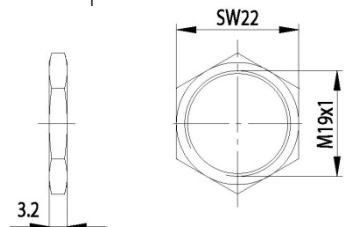

Dimensions:

Fitting hole:

Standard cam:

Dimension: A: 25mm, B: 12mm, C: 10mm

Key blank: 34 W

Cam Lock ZS 76

Technical data:

Surface	Chrome
Fixing	Nut M16x1
Material thickness	1-5mm
Cam type	A
Cam fastening	Nut
Closure obligation	No
Cam path	180°, adjustable in 90° steps
Key blank	33 W
Standard cam	RA 25/0, RA 25/2, RA 25/4
EAN-Code	40 03482 01270 3
Special versions	Keyed alike Keyed alike as per sample Special latch

Dimensions:

Fitting hole:

Fixing:

Standard cam:

Key blank: 33 W

Cam Lock ZS 84

Technical data:

Surface	Chrome
Fixing	Nut M19x1
Material thickness	1-12mm
Cam type	B
Cam fastening	Nut M7x1
Closure obligation	No
Cam path	180°, adjustable in 90° steps
Key blank	79W
Standard cam	RB-Typ
EAN-Code (loose goods)	40 03482 32530 8
EAN-Code (SB-goods)	40 03482 32531 5
Special versions	Keyed alike

Dimensions:

Standard cam:

Fitting hole:

Fixing:

Key blank: 79 W

Cam Lock ZS 85

Technical data:

Surface	Chrome
Fixing	Nut M19x1
Material thickness	1-12mm
Cam type	B
Cam fastening	Nut M6x1
Closure obligation	No
Cam path	180°, adjustable in 90° steps
Key blank	36 W Profil V
Standard cam	RB 40/3, RB 40/6, RB 53/0
EAN-Code (loose goods)	40 03482 26880 3
EAN-Code (SB-goods)	40 03482 26881 0
Special versions	Keyed alike Keyed alike as per sample Special latch

Dimensions:

Fitting hole:

Fixing:

Standard cam:

Key blank: 36 W V

Cam Lock ZS 86

Technical data:

Surface	Chrome
Fixing	Nut M19x1
Material thickness	1-24mm
Cam type	B
Cam fastening	Nut M6x1
Closure obligation	No
Cam path	180°, adjustable in 90° steps
Key blank	36 W Profil V
Standard cam	RB 40/3, RB 40/6, RB 53/0
EAN-Code	40 03482 26890 2
Special versions	Keyed alike Keyed alike as per sample Special latch