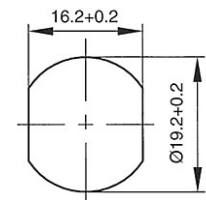

Dimensions:

Fitting hole:

Standard cam:

Dimension: A: 25mm, B: 12mm, C: 10mm

Key blank: 34 W

Cam Lock ZS 76

Technical data:

Surface	Chrome
Fixing	Nut M16x1
Material thickness	1-5mm
Cam type	A
Cam fastening	Nut
Closure obligation	No
Cam path	180°, adjustable in 90° steps
Key blank	33 W
Standard cam	RA 25/0, RA 25/2, RA 25/4
EAN-Code	40 03482 01270 3
Special versions	Keyed alike Keyed alike as per sample Special latch

Dimensions:

Standard cam:

Fitting hole:

Fixing:

Key blank: 79 W

Cam Lock ZS 85

Technical data:

Surface	Chrome
Fixing	Nut M19x1
Material thickness	1-12mm
Cam type	B
Cam fastening	Nut M6x1
Closure obligation	No
Cam path	180°, adjustable in 90° steps
Key blank	36 W Profil V
Standard cam	RB 40/3, RB 40/6, RB 53/0
EAN-Code (loose goods)	40 03482 26880 3
EAN-Code (SB-goods)	40 03482 26881 0
Special versions	Keyed alike Keyed alike as per sample Special latch

Dimensions:

Fitting hole:

Fixing:

Standard cam:

Key blank: 36 W V

Cam Lock ZS 86

Technical data:

Surface	Chrome
Fixing	Nut M19x1
Material thickness	1-24mm
Cam type	B
Cam fastening	Nut M6x1
Closure obligation	No
Cam path	180°, adjustable in 90° steps
Key blank	36 W Profil V
Standard cam	RB 40/3, RB 40/6, RB 53/0
EAN-Code	40 03482 26890 2
Special versions	Keyed alike Keyed alike as per sample Special latch

Dimensions:

Fitting hole:

Fixing:

Standard cam:

Key blank: 36 W V

Cam Lock BK 92 K

Technical data:

Surface	Chrome
Fixing	Clamp spring
Material thickness	1-2mm
Cam type	Pin
Cam fastening	Pressed in
Closure obligation	Yes
Cam path	90°
Key blank	65 R
EAN-Code (loose goods)	40 03482 14120 5
EAN-Code (SB-goods)	40 03482 14121 2
Special versions	Keyed alike Keyed alike as per sample