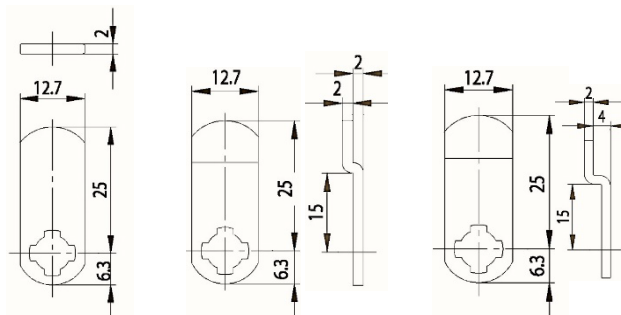

Dimensions:

Fitting hole:

Standard cam:

Dimension: A: 25mm, B: 12mm, C: 10mm

Key blank: 34 W

Cam Lock ZS 76

Technical data:

Surface	Chrome
Fixing	Nut M16x1
Material thickness	1-5mm
Cam type	A
Cam fastening	Nut
Closure obligation	No
Cam path	180°, adjustable in 90° steps
Key blank	33 W
Standard cam	RA 25/0, RA 25/2, RA 25/4
EAN-Code	40 03482 01270 3
Special versions	Keyed alike Keyed alike as per sample Special latch

Dimensions:

Fitting hole:

Fixing:

Standard cam:

Key blank: 33 W

Cam Lock ZS 77

Technical data:

Surface	Chrome
Fixing	Nut M16x1
Material thickness	1-10mm
Cam type	A
Cam fastening	Nut
Closure obligation	Yes
Cam path	180°, adjustable in 90° steps
Key blank	33 W
Standard cam	RA 25/0, RA 25/2, RA 25/4
EAN-Code (loose goods)	40 03482 03070 7
EAN-Code (SB-goods)	40 03482 03071 4
Special versions	Keyed alike Keyed alike as per sample Special latch

Dimensions:

Fitting hole:

Fixing:

Standard cam:

Key blank: 33 W

Cam Lock ZS 77 H

Technical data:

Surface	Chrome
Fixing	Sleeve
Material thickness	11-18,8mm
Cam type	-
Cam fastening	Screw
Closure obligation	Yes
Cam path	180°, adjustable in 90° steps
Key blank	33 W
Standard cam	RA 23/16
EAN-Code (loose goods)	40 03482 03080 6
EAN-Code (SB-goods)	40 03482 03081 3
Special versions	Keyed alike Keyed alike as per sample Special latch

Dimensions:

Fitting hole:

Fixing:

Standard cam:

Key blank: 33 W

Cam Lock ZS 80

Technical data:

Surface	Chrome
Fixing	Clamp spring
Material thickness	1-2mm
Cam type	A
Usable latch	Cam type A
Cam fastening	Snap ring
Closure obligation	No
Cam path	180°, adjustable in 90° steps
Key blank	33 W
Standard cam	RA 25/0, RA 25/2, RA 25/4
EAN-Code (loose goods)	40 03482 01280 2
Special versions	Keyed alike Keyed alike as per sample Special latch