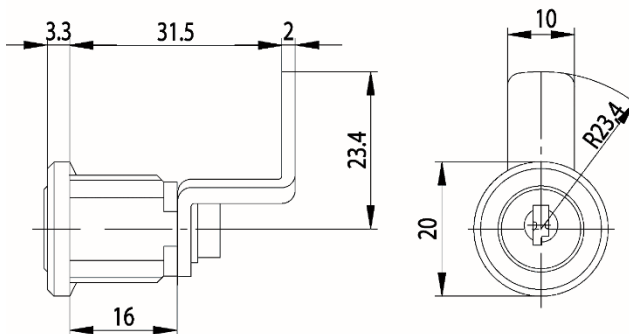

Dimensions:

Fitting hole:

Standard cam:

Dimension: A: 25mm, B: 12mm, C: 10mm

Key blank: 34 W

Cam Lock ZS 76

Technical data:

Surface	Chrome
Fixing	Nut M16x1
Material thickness	1-5mm
Cam type	A
Cam fastening	Nut
Closure obligation	No
Cam path	180°, adjustable in 90° steps
Key blank	33 W
Standard cam	RA 25/0, RA 25/2, RA 25/4
EAN-Code	40 03482 01270 3
Special versions	Keyed alike Keyed alike as per sample Special latch

Dimensions:

Fitting hole:

Fixing:

Standard cam:

Key blank: 33 W

Cam Lock ZS 77

Technical data:

Surface	Chrome
Fixing	Nut M16x1
Material thickness	1-10mm
Cam type	A
Cam fastening	Nut
Closure obligation	Yes
Cam path	180°, adjustable in 90° steps
Key blank	33 W
Standard cam	RA 25/0, RA 25/2, RA 25/4
EAN-Code (loose goods)	40 03482 03070 7
EAN-Code (SB-goods)	40 03482 03071 4
Special versions	Keyed alike Keyed alike as per sample Special latch

Dimensions:

Fitting hole:

Fixing:

Standard cam:

Key blank: 33 W

Cam Lock ZS 77 H

Technical data:

Surface	Chrome
Fixing	Sleeve
Material thickness	11-18,8mm
Cam type	-
Cam fastening	Screw
Closure obligation	Yes
Cam path	180°, adjustable in 90° steps
Key blank	33 W
Standard cam	RA 23/16
EAN-Code (loose goods)	40 03482 03080 6
EAN-Code (SB-goods)	40 03482 03081 3
Special versions	Keyed alike Keyed alike as per sample Special latch

Dimensions:

Fitting hole:

Fixing:

Standard cam:

Key blank: 33 W

Cam Lock ZS 80

Technical data:

Surface	Chrome
Fixing	Clamp spring
Material thickness	1-2mm
Cam type	A
Usable latch	Cam type A
Cam fastening	Snap ring
Closure obligation	No
Cam path	180°, adjustable in 90° steps
Key blank	33 W
Standard cam	RA 25/0, RA 25/2, RA 25/4
EAN-Code (loose goods)	40 03482 01280 2
Special versions	Keyed alike Keyed alike as per sample Special latch