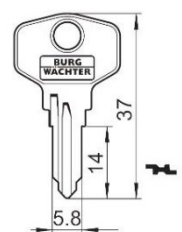

Dimensions:

Fitting hole:

Fixing:

Standard cam:

Key blank: 33 W

Cam Lock ZS 77

Technical data:

Surface	Chrome
Fixing	Nut M16x1
Material thickness	1-10mm
Cam type	A
Cam fastening	Nut
Closure obligation	Yes
Cam path	180°, adjustable in 90° steps
Key blank	33 W
Standard cam	RA 25/0, RA 25/2, RA 25/4
EAN-Code (loose goods)	40 03482 03070 7
EAN-Code (SB-goods)	40 03482 03071 4
Special versions	Keyed alike Keyed alike as per sample Special latch

Dimensions:

Fitting hole:

Fixing:

Standard cam:

Key blank: 33 W

Cam Lock ZS 77 H

Technical data:

Surface	Chrome
Fixing	Sleeve
Material thickness	11-18,8mm
Cam type	-
Cam fastening	Screw
Closure obligation	Yes
Cam path	180°, adjustable in 90° steps
Key blank	33 W
Standard cam	RA 23/16
EAN-Code (loose goods)	40 03482 03080 6
EAN-Code (SB-goods)	40 03482 03081 3
Special versions	Keyed alike Keyed alike as per sample Special latch

Dimensions:

Fitting hole:

Fixing:

Standard cam:

Key blank: 33 W

Cam Lock ZS 80

Technical data:

Surface	Chrome
Fixing	Clamp spring
Material thickness	1-2mm
Cam type	A
Usable latch	Cam type A
Cam fastening	Snap ring
Closure obligation	No
Cam path	180°, adjustable in 90° steps
Key blank	33 W
Standard cam	RA 25/0, RA 25/2, RA 25/4
EAN-Code (loose goods)	40 03482 01280 2
Special versions	Keyed alike Keyed alike as per sample Special latch

Dimensions:

Fitting hole:

Fixing:

Standard cam:

Key blank: 33 W

Cam Lock ZS 81

Technical data:

Surface	Chrome
Fixing	Clamp spring
Material thickness	1-2mm
Cam type	A
Cam fastening	Nut M6x1
Closure obligation	No
Cam path	180°, adjustable in 90° steps
Key blank	33 W
Standard cam	RA 25/0, RA 25/2, RA 25/4
EAN-Code (loose goods)	40 03482 03110 0
EAN-Code (SB-goods)	40 03482 03111 7
Special versions	Keyed alike Keyed alike as per sample Special latch