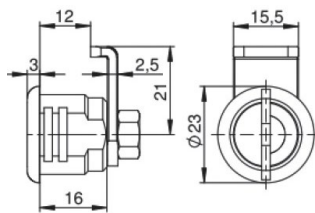

Dimensions:

Fitting hole:

Fixing:

Standard cam:

Dimension A: 25mm Maß B: 8,0mm Maß C: 12mm

Key blank: 34W

Cam Lock ZBK 74

Technical data:

Dimensions:

Standard cam:

Dimension A: 25mm Maß B: 5,0mm Maß C: 12mm

Fitting hole:

Fixing:

Key blank: 34W

Cam Lock ZBK 75

Technical data:

Dimensions:

Fitting hole:

Standard cam:

Dimension: A: 25mm, B: 12mm, C: 10mm

Key blank: 34 W

Cam Lock ZS 76

Technical data:

Surface	Chrome
Fixing	Nut M16x1
Material thickness	1-5mm
Cam type	A
Cam fastening	Nut
Closure obligation	No
Cam path	180°, adjustable in 90° steps
Key blank	33 W
Standard cam	RA 25/0, RA 25/2, RA 25/4
EAN-Code	40 03482 01270 3
Special versions	Keyed alike Keyed alike as per sample Special latch

Dimensions:

Fitting hole:

Fixing:

Standard cam:

Key blank: 33 W

Cam Lock ZS 77

Technical data:

Surface	Chrome
Fixing	Nut M16x1
Material thickness	1-10mm
Cam type	A
Cam fastening	Nut
Closure obligation	Yes
Cam path	180°, adjustable in 90° steps
Key blank	33 W
Standard cam	RA 25/0, RA 25/2, RA 25/4
EAN-Code (loose goods)	40 03482 03070 7
EAN-Code (SB-goods)	40 03482 03071 4
Special versions	Keyed alike Keyed alike as per sample Special latch