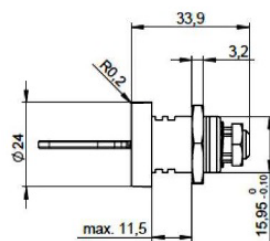

Dimensions:

Fitting hole:

Standard cam:

Dimension: A: 25mm, B: 12mm, C: 10mm

Key blank: 34 W

Cam Lock ZS 76

Technical data:

Surface	Chrome
Fixing	Nut M16x1
Material thickness	1-5mm
Cam type	A
Cam fastening	Nut
Closure obligation	No
Cam path	180°, adjustable in 90° steps
Key blank	33 W
Standard cam	RA 25/0, RA 25/2, RA 25/4
EAN-Code	40 03482 01270 3
Special versions	Keyed alike Keyed alike as per sample Special latch

Dimensions:

Fitting hole:

Fixing:

Standard cam:

Key blank: 33 W

Cam Lock ZS 82

Technical data:

Surface	Chrome
Fixing	Clamp spring
Material thickness	1-2mm bzw. 4-5mm
Cam type	A
Cam fastening	Nut M6x1
Closure obligation	No
Cam path	180°, adjustable in 90° steps
Key blank	33 W
Standard cam	RA 25/0, RA 25/2, RA 25/4
EAN-Code (loose goods)	40 03482 01290 1
Special versions	Keyed alike Keyed alike as per sample Special latch

Dimensions:

Fitting hole:

Fixing:

Standard cam:

Key blank: 33 W

Cam Lock ZS 84

Technical data:

Surface	Chrome
Fixing	Nut M19x1
Material thickness	1-12mm
Cam type	B
Cam fastening	Nut M7x1
Closure obligation	No
Cam path	180°, adjustable in 90° steps
Key blank	79W
Standard cam	RB-Typ
EAN-Code (loose goods)	40 03482 32530 8
EAN-Code (SB-goods)	40 03482 32531 5
Special versions	Keyed alike

Dimensions:

Standard cam:

Fitting hole:

Fixing:

Key blank: 79 W

Cam Lock ZS 85

Technical data:

Surface	Chrome
Fixing	Nut M19x1
Material thickness	1-12mm
Cam type	B
Cam fastening	Nut M6x1
Closure obligation	No
Cam path	180°, adjustable in 90° steps
Key blank	36 W Profil V
Standard cam	RB 40/3, RB 40/6, RB 53/0
EAN-Code (loose goods)	40 03482 26880 3
EAN-Code (SB-goods)	40 03482 26881 0
Special versions	Keyed alike Keyed alike as per sample Special latch