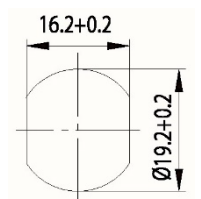

Dimensions:

Standard cam:

Dimension A: 25mm Maß B: 8,0mm Maß C: 12mm

Fitting hole:

Fixing:

Key blank: 34W

Cam Lock ZBK 73

Technical data:

Dimensions:

Fitting hole:

Fixing:

Standard cam:

Dimension A: 25mm Maß B: 8,0mm Maß C: 12mm

Key blank: 34W

Cam Lock ZBK 74

Technical data:

Dimensions:

Standard cam:

Dimension A: 25mm Maß B: 5,0mm Maß C: 12mm

Fitting hole:

Fixing:

Key blank: 34W

Cam Lock ZBK 75

Technical data:

Dimensions:

Fitting hole:

Standard cam:

Dimension: A: 25mm, B: 12mm, C: 10mm

Key blank: 34 W

Cam Lock ZS 76

Technical data:

Surface	Chrome
Fixing	Nut M16x1
Material thickness	1-5mm
Cam type	A
Cam fastening	Nut
Closure obligation	No
Cam path	180°, adjustable in 90° steps
Key blank	33 W
Standard cam	RA 25/0, RA 25/2, RA 25/4
EAN-Code	40 03482 01270 3
Special versions	Keyed alike Keyed alike as per sample Special latch