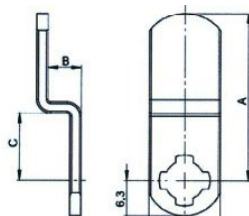

Dimensions:

Fitting hole:

Fixing:

Standard cam:

Dimension A: 25mm Maß B: 8,0mm Maß C: 12mm

Key blank: 34W

Cam Lock ZBK 74

Technical data:

Dimensions:

Standard cam:

Dimension A: 25mm Maß B: 5,0mm Maß C: 12mm

Fitting hole:

Fixing:

Key blank: 34W

Cam Lock ZBK 75

Technical data:

Dimensions:

Fitting hole:

Standard cam:

Dimension: A: 25mm, B: 12mm, C: 10mm

Key blank: 34 W

Cam Lock ZS 76

Technical data:

Surface	Chrome
Fixing	Nut M16x1
Material thickness	1-5mm
Cam type	A
Cam fastening	Nut
Closure obligation	No
Cam path	180°, adjustable in 90° steps
Key blank	33 W
Standard cam	RA 25/0, RA 25/2, RA 25/4
EAN-Code	40 03482 01270 3
Special versions	Keyed alike Keyed alike as per sample Special latch

Dimensions:

Fitting hole:

Fixing:

Standard cam:

Key blank: 33 W

Cam Lock ZS 77 H

Technical data:

Surface	Chrome
Fixing	Sleeve
Material thickness	11-18,8mm
Cam type	-
Cam fastening	Screw
Closure obligation	Yes
Cam path	180°, adjustable in 90° steps
Key blank	33 W
Standard cam	RA 23/16
EAN-Code (loose goods)	40 03482 03080 6
EAN-Code (SB-goods)	40 03482 03081 3
Special versions	Keyed alike Keyed alike as per sample Special latch