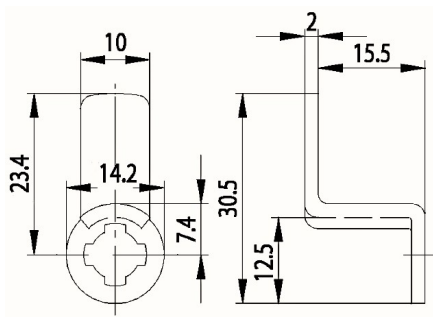

Dimensions:

Fitting hole:

Standard cam:

Dimension: A: 25mm, B: 12mm, C: 10mm

Key blank: 34 W

Cam Lock ZS 76

Technical data:

Surface	Chrome
Fixing	Nut M16x1
Material thickness	1-5mm
Cam type	A
Cam fastening	Nut
Closure obligation	No
Cam path	180°, adjustable in 90° steps
Key blank	33 W
Standard cam	RA 25/0, RA 25/2, RA 25/4
EAN-Code	40 03482 01270 3
Special versions	Keyed alike Keyed alike as per sample Special latch

Dimensions:

Fitting hole:

Fixing:

Standard cam:

Key blank: 33 W

Cam Lock ZS 77 H

Technical data:

Surface	Chrome
Fixing	Sleeve
Material thickness	11-18,8mm
Cam type	-
Cam fastening	Screw
Closure obligation	Yes
Cam path	180°, adjustable in 90° steps
Key blank	33 W
Standard cam	RA 23/16
EAN-Code (loose goods)	40 03482 03080 6
EAN-Code (SB-goods)	40 03482 03081 3
Special versions	Keyed alike Keyed alike as per sample Special latch

Dimensions:

Fitting hole:

Fixing:

Standard cam:

Key blank: 33 W

Cam Lock ZS 80

Technical data:

Surface	Chrome
Fixing	Clamp spring
Material thickness	1-2mm
Cam type	A
Usable latch	Cam type A
Cam fastening	Snap ring
Closure obligation	No
Cam path	180°, adjustable in 90° steps
Key blank	33 W
Standard cam	RA 25/0, RA 25/2, RA 25/4
EAN-Code (loose goods)	40 03482 01280 2
Special versions	Keyed alike Keyed alike as per sample Special latch

Dimensions:

Fitting hole:

Fixing:

Standard cam:

Key blank: 33 W

Cam Lock ZS 81

Technical data:

Surface	Chrome
Fixing	Clamp spring
Material thickness	1-2mm
Cam type	A
Cam fastening	Nut M6x1
Closure obligation	No
Cam path	180°, adjustable in 90° steps
Key blank	33 W
Standard cam	RA 25/0, RA 25/2, RA 25/4
EAN-Code (loose goods)	40 03482 03110 0
EAN-Code (SB-goods)	40 03482 03111 7
Special versions	Keyed alike Keyed alike as per sample Special latch