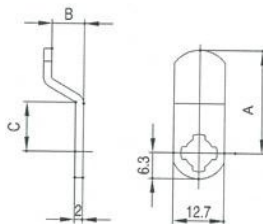

Dimensions:

Fitting hole:

Standard cam:

Fixing:

Key blank: 34 W

- Dimension A: 21,8mm
- Dimension B: 8,0mm
- Dimension C: 10,3mm

Cam Lock ZBK 72

Technical data:

Dimensions:

Standard cam:

Dimension A: 25mm Maß B: 8,0mm Maß C: 12mm

Fitting hole:

Fixing:

Key blank: 34W

Cam Lock ZBK 73

Technical data:

Dimensions:

Fitting hole:

Fixing:

Standard cam:

Dimension A: 25mm Maß B: 8,0mm Maß C: 12mm

Key blank: 34W

Cam Lock ZBK 74

Technical data:

Dimensions:

Fitting hole:

Standard cam:

Dimension: A: 25mm, B: 12mm, C: 10mm

Key blank: 34 W

Cam Lock ZS 76

Technical data:

Surface	Chrome
Fixing	Nut M16x1
Material thickness	1-5mm
Cam type	A
Cam fastening	Nut
Closure obligation	No
Cam path	180°, adjustable in 90° steps
Key blank	33 W
Standard cam	RA 25/0, RA 25/2, RA 25/4
EAN-Code	40 03482 01270 3
Special versions	Keyed alike Keyed alike as per sample Special latch