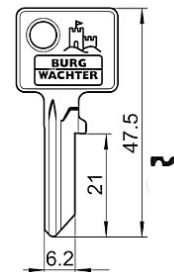

Dimensions:

Fitting hole:

Standard cam:

Dimension: A: 25mm, B: 12mm, C: 10mm

Key blank: 34 W

Cam Lock ZS 76

Technical data:

Surface	Chrome
Fixing	Nut M16x1
Material thickness	1-5mm
Cam type	A
Cam fastening	Nut
Closure obligation	No
Cam path	180°, adjustable in 90° steps
Key blank	33 W
Standard cam	RA 25/0, RA 25/2, RA 25/4
EAN-Code	40 03482 01270 3
Special versions	Keyed alike Keyed alike as per sample Special latch

Dimensions:

Key blank 65R:

Cam Lock MZ 26

Technical data:

Surface	nickel plated
Fixing	Screw-on plate
Material thickness	20mm
Cam type	Latch
Cam fastening	Screw
Closure obligation	Yes
Dornmaß	
Key blank	65 R
EAN-Code (loose goods)	40 03482 05050 7
Special versions	Keyed alike Keyed alike as per sample Master key system

Dimensions:

Key blank 65 R:

Furniture lock MZ 83

Technical data:

Surface	nickel plated
Fixing	Lock case, screw fastening
Zylinderlänge	23mm
Riegelhub	10mm
Zylinderdurchmesser	18mm
Closure obligation	No
Dornmaß	25 / 30 mm
Key blank	10 R
EAN-Code (loose goods)	40 03482 05390 4
EAN-Code (SB-goods)	40 03482 05391 1
Special versions	Keyed alike Keyed alike as per sample

Dimensions:

Key blank 10:

Cylinder lock blocking keys E 6 / E7

Technical data:

Surface	Brass
Fixing	-
Zylinderlänge	39mm
Schaftdurchmesser	E 6: 6mm / E 7: 7mm
Closure obligation	Key can only be removed in the closed position
Key blank	E 6: 22 E 7: 24
EAN-Code (loose goods) E 6	40 03482 04270 0
EAN-Code (SB-goods) E6	40 03482 04271 7
EAN-Code (loose goods) E 7	40 03482 04880 9
EAN-Code (SB-goods) E 7	40 03482 04881 6
Special versions	Keyed alike Keyed alike as per sample