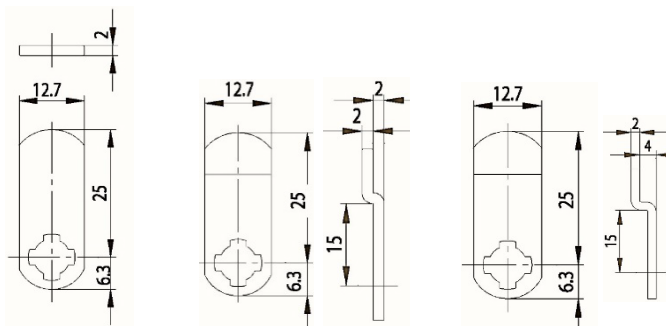

Dimensions:

Fitting hole:

Standard cam:

Dimension: A: 25mm, B: 12mm, C: 10mm

Key blank: 34 W

Cam Lock ZS 76

Technical data:

Surface	Chrome
Fixing	Nut M16x1
Material thickness	1-5mm
Cam type	A
Cam fastening	Nut
Closure obligation	No
Cam path	180°, adjustable in 90° steps
Key blank	33 W
Standard cam	RA 25/0, RA 25/2, RA 25/4
EAN-Code	40 03482 01270 3
Special versions	Keyed alike Keyed alike as per sample Special latch

Dimensions:

Fitting hole:

Fixing:

Standard cam:

Key blank: 33 W

Cam Lock ZS 77

Technical data:

Surface	Chrome
Fixing	Nut M16x1
Material thickness	1-10mm
Cam type	A
Cam fastening	Nut
Closure obligation	Yes
Cam path	180°, adjustable in 90° steps
Key blank	33 W
Standard cam	RA 25/0, RA 25/2, RA 25/4
EAN-Code (loose goods)	40 03482 03070 7
EAN-Code (SB-goods)	40 03482 03071 4
Special versions	Keyed alike Keyed alike as per sample Special latch

Dimensions:

Fitting hole:

Fixing:

Standard cam:

Key blank: 33 W

Cam Lock ZS 77 H

Technical data:

Surface	Chrome
Fixing	Sleeve
Material thickness	11-18,8mm
Cam type	-
Cam fastening	Screw
Closure obligation	Yes
Cam path	180°, adjustable in 90° steps
Key blank	33 W
Standard cam	RA 23/16
EAN-Code (loose goods)	40 03482 03080 6
EAN-Code (SB-goods)	40 03482 03081 3
Special versions	Keyed alike Keyed alike as per sample Special latch

Dimensions:

Fitting hole:

Fixing:

Standard cam:

Key blank: 33 W

Cam Lock ZS 80

Technical data:

Surface	Chrome
Fixing	Clamp spring
Material thickness	1-2mm
Cam type	A
Usable latch	Cam type A
Cam fastening	Snap ring
Closure obligation	No
Cam path	180°, adjustable in 90° steps
Key blank	33 W
Standard cam	RA 25/0, RA 25/2, RA 25/4
EAN-Code (loose goods)	40 03482 01280 2
Special versions	Keyed alike Keyed alike as per sample Special latch