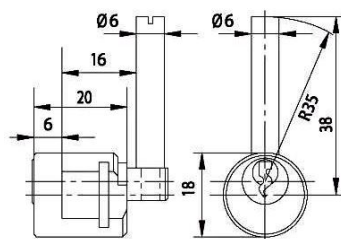

Dimensions: