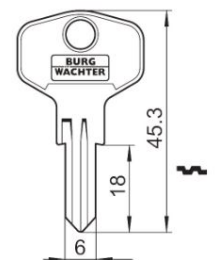

Dimensions:

Fitting hole:

Fixing:

Standard cam:

Key blank: 35 W

Cam Lock ZBK 71

Technical data:

Surface	Chrome
Fixing	Clamp spring
Material thickness	1-2mm
Cam type	A
Closure obligation	Yes
Cam fastening	Nut M6x1
Cam path	180°, adjustable in 90° steps
Key blank	34 W
Standard cam	For letterboxes Renz, Decayeux, Wesco
EAN-Code (loose goods)	40 03482 22370 3
EAN-Code (SB-goods)	40 03482 22371 0
Special versions	Keyed alike Keyed alike as per sample Special latch

Dimensions:

Fitting hole:

Standard cam:

Fixing:

Key blank: 34 W

- Dimension A: 21,8mm
- Dimension B: 8,0mm
- Dimension C: 10,3mm

Cam Lock ZBK 72

Technical data:

Dimensions:

Standard cam:

Dimension A: 25mm Maß B: 8,0mm Maß C: 12mm

Fitting hole:

Fixing:

Key blank: 34W

Cam Lock ZBK 73

Technical data:

Dimensions:

Fitting hole:

Standard cam:

Dimension: A: 25mm, B: 12mm, C: 10mm

Key blank: 34 W

Cam Lock ZS 76

Technical data:

Surface	Chrome
Fixing	Nut M16x1
Material thickness	1-5mm
Cam type	A
Cam fastening	Nut
Closure obligation	No
Cam path	180°, adjustable in 90° steps
Key blank	33 W
Standard cam	RA 25/0, RA 25/2, RA 25/4
EAN-Code	40 03482 01270 3
Special versions	Keyed alike Keyed alike as per sample Special latch