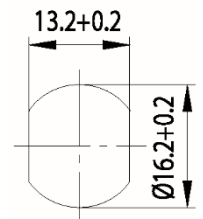

Dimensions:

Standard cam:

Dimension A: 25mm Maß B: 5,0mm Maß C: 12mm

Fitting hole:

Fixing:

Key blank: 34W

Cam Lock ZBK 75

Technical data:

Dimensions:

Fitting hole:

Standard cam:

Dimension: A: 25mm, B: 12mm, C: 10mm

Key blank: 34 W

Cam Lock ZS 76

Technical data:

Surface	Chrome
Fixing	Nut M16x1
Material thickness	1-5mm
Cam type	A
Cam fastening	Nut
Closure obligation	No
Cam path	180°, adjustable in 90° steps
Key blank	33 W
Standard cam	RA 25/0, RA 25/2, RA 25/4
EAN-Code	40 03482 01270 3
Special versions	Keyed alike Keyed alike as per sample Special latch

Dimensions:

Fitting hole:

Fixing:

Standard cam:

Key blank: 33 W

Cam Lock ZS 77

Technical data:

Surface	Chrome
Fixing	Nut M16x1
Material thickness	1-10mm
Cam type	A
Cam fastening	Nut
Closure obligation	Yes
Cam path	180°, adjustable in 90° steps
Key blank	33 W
Standard cam	RA 25/0, RA 25/2, RA 25/4
EAN-Code (loose goods)	40 03482 03070 7
EAN-Code (SB-goods)	40 03482 03071 4
Special versions	Keyed alike Keyed alike as per sample Special latch

Dimensions:

Fitting hole:

Fixing:

Standard cam:

Key blank: 33 W

Cam Lock ZS 77 H

Technical data:

Surface	Chrome
Fixing	Sleeve
Material thickness	11-18,8mm
Cam type	-
Cam fastening	Screw
Closure obligation	Yes
Cam path	180°, adjustable in 90° steps
Key blank	33 W
Standard cam	RA 23/16
EAN-Code (loose goods)	40 03482 03080 6
EAN-Code (SB-goods)	40 03482 03081 3
Special versions	Keyed alike Keyed alike as per sample Special latch