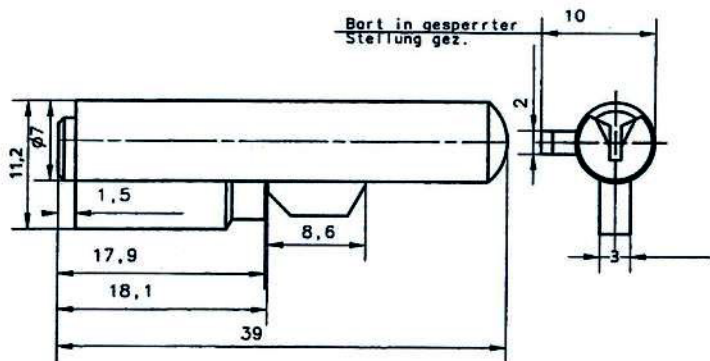

Dimensions: