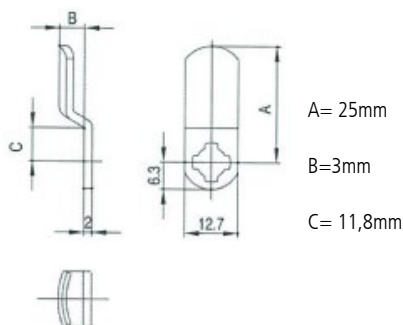

Fitting hole:

Fixing:

Standard cam: