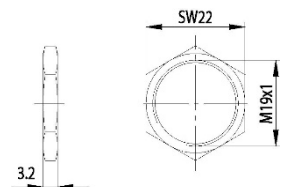

Dimensions:

Standard cam:

Dimension A: 25mm Maß B: 8,0mm Maß C: 12mm

Fitting hole:

Fixing:

Key blank: 34W

Cam Lock ZBK 73

Technical data:

Dimensions:

Fitting hole:

Fixing:

Standard cam:

Dimension A: 25mm Maß B: 8,0mm Maß C: 12mm

Key blank: 34W

Cam Lock ZBK 74

Technical data:

Dimensions:

Standard cam:

Dimension A: 25mm Maß B: 5,0mm Maß C: 12mm

Fitting hole:

Fixing:

Key blank: 34W

Cam Lock ZBK 75

Technical data:

Dimensions:

Fitting hole:

Standard cam:

Dimension: A: 25mm, B: 12mm, C: 10mm

Key blank: 34 W

Cam Lock ZS 76

Technical data:

Surface	Chrome
Fixing	Nut M16x1
Material thickness	1-5mm
Cam type	A
Cam fastening	Nut
Closure obligation	No
Cam path	180°, adjustable in 90° steps
Key blank	33 W
Standard cam	RA 25/0, RA 25/2, RA 25/4
EAN-Code	40 03482 01270 3
Special versions	Keyed alike Keyed alike as per sample Special latch