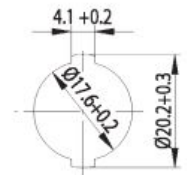

Dimensions:

Fitting hole:

Standard cam:

Dimension: A: 25mm, B: 12mm, C: 10mm

Key blank: 34 W

Cam Lock ZS 76

Technical data:

Surface	Chrome
Fixing	Nut M16x1
Material thickness	1-5mm
Cam type	A
Cam fastening	Nut
Closure obligation	No
Cam path	180°, adjustable in 90° steps
Key blank	33 W
Standard cam	RA 25/0, RA 25/2, RA 25/4
EAN-Code	40 03482 01270 3
Special versions	Keyed alike Keyed alike as per sample Special latch

Dimensions:

Fitting hole:

Fixing:

Standard cam:

Key blank: 33 W

Cam Lock ZS 81

Technical data:

Surface	Chrome
Fixing	Clamp spring
Material thickness	1-2mm
Cam type	A
Cam fastening	Nut M6x1
Closure obligation	No
Cam path	180°, adjustable in 90° steps
Key blank	33 W
Standard cam	RA 25/0, RA 25/2, RA 25/4
EAN-Code (loose goods)	40 03482 03110 0
EAN-Code (SB-goods)	40 03482 03111 7
Special versions	Keyed alike Keyed alike as per sample Special latch

Dimensions:

Fitting hole:

Fixing:

Standard cam:

Key blank: 33 W

Cam Lock ZS 82

Technical data:

Surface	Chrome
Fixing	Clamp spring
Material thickness	1-2mm bzw. 4-5mm
Cam type	A
Cam fastening	Nut M6x1
Closure obligation	No
Cam path	180°, adjustable in 90° steps
Key blank	33 W
Standard cam	RA 25/0, RA 25/2, RA 25/4
EAN-Code (loose goods)	40 03482 01290 1
Special versions	Keyed alike Keyed alike as per sample Special latch

Dimensions:

Fitting hole:

Fixing:

Standard cam:

Key blank: 33 W

Cam Lock ZS 84

Technical data:

Surface	Chrome
Fixing	Nut M19x1
Material thickness	1-12mm
Cam type	B
Cam fastening	Nut M7x1
Closure obligation	No
Cam path	180°, adjustable in 90° steps
Key blank	79W
Standard cam	RB-Typ
EAN-Code (loose goods)	40 03482 32530 8
EAN-Code (SB-goods)	40 03482 32531 5
Special versions	Keyed alike