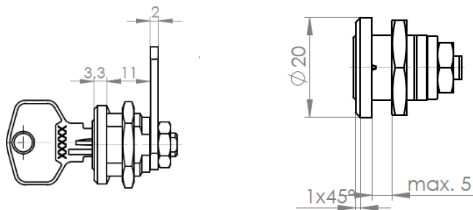

Dimensions:

Fitting hole:

Standard cam:

Dimension: A: 25mm, B: 12mm, C: 10mm

Key blank: 34 W

Cam Lock ZS 76

Technical data:

Surface	Chrome
Fixing	Nut M16x1
Material thickness	1-5mm
Cam type	A
Cam fastening	Nut
Closure obligation	No
Cam path	180°, adjustable in 90° steps
Key blank	33 W
Standard cam	RA 25/0, RA 25/2, RA 25/4
EAN-Code	40 03482 01270 3
Special versions	Keyed alike Keyed alike as per sample Special latch

Dimensions:

Fitting hole:

Fixing:

Standard cam:

Key blank: 33 W

Cam Lock ZS 77

Technical data:

Surface	Chrome
Fixing	Nut M16x1
Material thickness	1-10mm
Cam type	A
Cam fastening	Nut
Closure obligation	Yes
Cam path	180°, adjustable in 90° steps
Key blank	33 W
Standard cam	RA 25/0, RA 25/2, RA 25/4
EAN-Code (loose goods)	40 03482 03070 7
EAN-Code (SB-goods)	40 03482 03071 4
Special versions	Keyed alike Keyed alike as per sample Special latch

Dimensions:

Fitting hole:

Fixing:

Standard cam:

Key blank: 33 W

Cam Lock ZS 77 H

Technical data:

Surface	Chrome
Fixing	Sleeve
Material thickness	11-18,8mm
Cam type	-
Cam fastening	Screw
Closure obligation	Yes
Cam path	180°, adjustable in 90° steps
Key blank	33 W
Standard cam	RA 23/16
EAN-Code (loose goods)	40 03482 03080 6
EAN-Code (SB-goods)	40 03482 03081 3
Special versions	Keyed alike Keyed alike as per sample Special latch

Dimensions:

Fitting hole:

Fixing:

Standard cam:

Key blank: 33 W

Cam Lock ZS 80

Technical data:

Surface	Chrome
Fixing	Clamp spring
Material thickness	1-2mm
Cam type	A
Usable latch	Cam type A
Cam fastening	Snap ring
Closure obligation	No
Cam path	180°, adjustable in 90° steps
Key blank	33 W
Standard cam	RA 25/0, RA 25/2, RA 25/4
EAN-Code (loose goods)	40 03482 01280 2
Special versions	Keyed alike Keyed alike as per sample Special latch