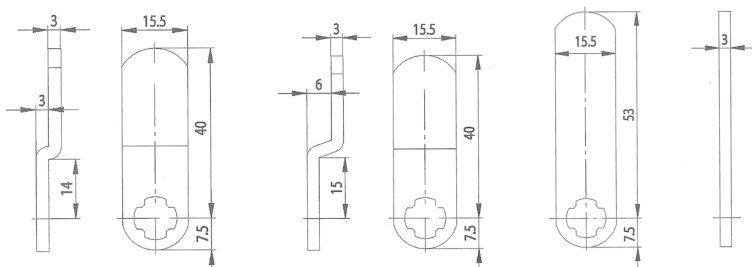

Dimensions:

Fitting hole:

Standard cam:

Dimension: A: 25mm, B: 12mm, C: 10mm

Key blank: 34 W

Cam Lock ZS 76

Technical data:

Surface	Chrome
Fixing	Nut M16x1
Material thickness	1-5mm
Cam type	A
Cam fastening	Nut
Closure obligation	No
Cam path	180°, adjustable in 90° steps
Key blank	33 W
Standard cam	RA 25/0, RA 25/2, RA 25/4
EAN-Code	40 03482 01270 3
Special versions	Keyed alike Keyed alike as per sample Special latch

Dimensions:

Standard cam:

Fitting hole:

Fixing:

Key blank: 79 W

Cam Lock ZS 85

Technical data:

Surface	Chrome
Fixing	Nut M19x1
Material thickness	1-12mm
Cam type	B
Cam fastening	Nut M6x1
Closure obligation	No
Cam path	180°, adjustable in 90° steps
Key blank	36 W Profil V
Standard cam	RB 40/3, RB 40/6, RB 53/0
EAN-Code (loose goods)	40 03482 26880 3
EAN-Code (SB-goods)	40 03482 26881 0
Special versions	Keyed alike Keyed alike as per sample Special latch

Dimensions:

Fitting hole:

Fixing:

Standard cam:

Key blank: 36 W V

Cam Lock ZS 86

Technical data:

Surface	Chrome
Fixing	Nut M19x1
Material thickness	1-24mm
Cam type	B
Cam fastening	Nut M6x1
Closure obligation	No
Cam path	180°, adjustable in 90° steps
Key blank	36 W Profil V
Standard cam	RB 40/3, RB 40/6, RB 53/0
EAN-Code	40 03482 26890 2
Special versions	Keyed alike Keyed alike as per sample Special latch

Dimensions:

Fitting hole:

Fixing:

Standard cam:

Key blank: 36 W V

Cam Lock BK 92 K

Technical data:

Surface	Chrome
Fixing	Clamp spring
Material thickness	1-2mm
Cam type	Pin
Cam fastening	Pressed in
Closure obligation	Yes
Cam path	90°
Key blank	65 R
EAN-Code (loose goods)	40 03482 14120 5
EAN-Code (SB-goods)	40 03482 14121 2
Special versions	Keyed alike Keyed alike as per sample