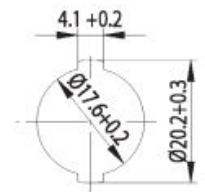

Dimensions:

Standard cam:

Dimension A: 25mm Maß B: 8,0mm Maß C: 12mm

Fitting hole:

Fixing:

Key blank: 34W

Cam Lock ZBK 73

Technical data:

Dimensions:

Fitting hole:

Fixing:

Standard cam:

Dimension A: 25mm Maß B: 8,0mm Maß C: 12mm

Key blank: 34W

Cam Lock ZBK 74

Technical data:

Dimensions:

Standard cam:

Dimension A: 25mm Maß B: 5,0mm Maß C: 12mm

Fitting hole:

Fixing:

Key blank: 34W

Cam Lock ZBK 75

Technical data:

Dimensions:

Fitting hole:

Standard cam:

Dimension: A: 25mm, B: 12mm, C: 10mm

Key blank: 34 W

Cam Lock ZS 76

Technical data:

Surface	Chrome
Fixing	Nut M16x1
Material thickness	1-5mm
Cam type	A
Cam fastening	Nut
Closure obligation	No
Cam path	180°, adjustable in 90° steps
Key blank	33 W
Standard cam	RA 25/0, RA 25/2, RA 25/4
EAN-Code	40 03482 01270 3
Special versions	Keyed alike Keyed alike as per sample Special latch