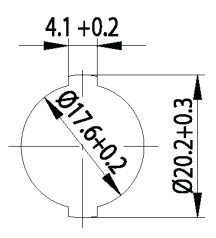

Dimensions:

Fitting hole:

Standard cam:

Fixing:

Key blank: 34 W

- Dimension A: 21,8mm
- Dimension B: 8,0mm
- Dimension C: 10,3mm

Cam Lock ZBK 72

Technical data:

Dimensions:

Fitting hole:

Fixing:

Standard cam:

Dimension A: 25mm Maß B: 8,0mm Maß C: 12mm

Key blank: 34W

Cam Lock ZBK 74

Technical data:

Dimensions:

Standard cam:

Dimension A: 25mm Maß B: 5,0mm Maß C: 12mm

Fitting hole:

Fixing:

Key blank: 34W

Cam Lock ZBK 75

Technical data:

Dimensions:

Fitting hole:

Standard cam:

Dimension: A: 25mm, B: 12mm, C: 10mm

Key blank: 34 W

Cam Lock ZS 76

Technical data:

Surface	Chrome
Fixing	Nut M16x1
Material thickness	1-5mm
Cam type	A
Cam fastening	Nut
Closure obligation	No
Cam path	180°, adjustable in 90° steps
Key blank	33 W
Standard cam	RA 25/0, RA 25/2, RA 25/4
EAN-Code	40 03482 01270 3
Special versions	Keyed alike Keyed alike as per sample Special latch