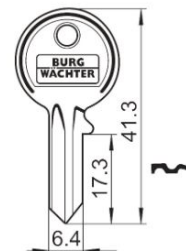

Dimensions:

Fitting hole:

Fixing:

Standard cam:

Dimension A: 25mm Maß B: 8,0mm Maß C: 12mm

Key blank: 34W

Cam Lock ZBK 74

Technical data:

Dimensions:

Fitting hole:

Standard cam:

Dimension: A: 25mm, B: 12mm, C: 10mm

Key blank: 34 W

Cam Lock ZS 76

Technical data:

Surface	Chrome
Fixing	Nut M16x1
Material thickness	1-5mm
Cam type	A
Cam fastening	Nut
Closure obligation	No
Cam path	180°, adjustable in 90° steps
Key blank	33 W
Standard cam	RA 25/0, RA 25/2, RA 25/4
EAN-Code	40 03482 01270 3
Special versions	Keyed alike Keyed alike as per sample Special latch

Dimensions:

Key blank 65 R:

Furniture lock MZ 83

Technical data:

Surface	nickel plated
Fixing	Lock case, screw fastening
Zylinderlänge	23mm
Riegelhub	10mm
Zylinderdurchmesser	18mm
Closure obligation	No
Dornmaß	25 / 30 mm
Key blank	10 R
EAN-Code (loose goods)	40 03482 05390 4
EAN-Code (SB-goods)	40 03482 05391 1
Special versions	Keyed alike Keyed alike as per sample

Dimensions:

Key blank 10:

Cylinder lock blocking keys E 6 / E7

Technical data:

Surface	Brass
Fixing	-
Zylinderlänge	39mm
Schaftdurchmesser	E 6: 6mm / E 7: 7mm
Closure obligation	Key can only be removed in the closed position
Key blank	E 6: 22 E 7: 24
EAN-Code (loose goods) E 6	40 03482 04270 0
EAN-Code (SB-goods) E6	40 03482 04271 7
EAN-Code (loose goods) E 7	40 03482 04880 9
EAN-Code (SB-goods) E 7	40 03482 04881 6
Special versions	Keyed alike Keyed alike as per sample