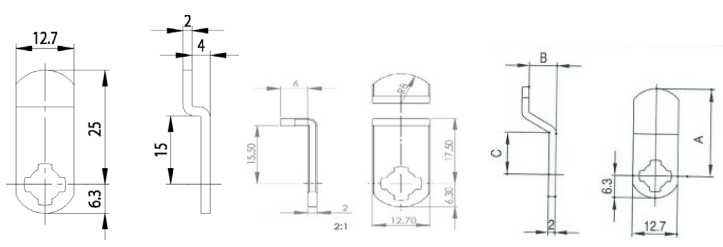

Dimensions:

Fitting hole:

Fixing:

Standard cam:

Key blank: 35 W

Cam Lock ZBK 71

Technical data:

Surface	Chrome
Fixing	Clamp spring
Material thickness	1-2mm
Cam type	A
Closure obligation	Yes
Cam fastening	Nut M6x1
Cam path	180°, adjustable in 90° steps
Key blank	34 W
Standard cam	For letterboxes Renz, Decayeux, Wesco
EAN-Code (loose goods)	40 03482 22370 3
EAN-Code (SB-goods)	40 03482 22371 0
Special versions	Keyed alike Keyed alike as per sample Special latch

Dimensions:

Fitting hole:

Standard cam:

Fixing:

Key blank: 34 W

- Dimension A: 21,8mm
- Dimension B: 8,0mm
- Dimension C: 10,3mm

Cam Lock ZBK 72

Technical data:

Dimensions:

Standard cam:

Dimension A: 25mm Maß B: 8,0mm Maß C: 12mm

Fitting hole:

Fixing:

Key blank: 34W

Cam Lock ZBK 73

Technical data:

Dimensions:

Fitting hole:

Standard cam:

Dimension: A: 25mm, B: 12mm, C: 10mm

Key blank: 34 W

Cam Lock ZS 76

Technical data:

Surface	Chrome
Fixing	Nut M16x1
Material thickness	1-5mm
Cam type	A
Cam fastening	Nut
Closure obligation	No
Cam path	180°, adjustable in 90° steps
Key blank	33 W
Standard cam	RA 25/0, RA 25/2, RA 25/4
EAN-Code	40 03482 01270 3
Special versions	Keyed alike Keyed alike as per sample Special latch