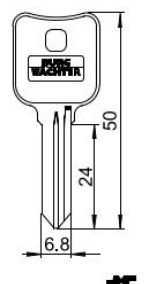

Dimensions:

Fitting hole:

Fixing:

Standard cam:

Key blank: 33 W

Cam Lock ZS 84

Technical data:

Surface	Chrome
Fixing	Nut M19x1
Material thickness	1-12mm
Cam type	B
Cam fastening	Nut M7x1
Closure obligation	No
Cam path	180°, adjustable in 90° steps
Key blank	79W
Standard cam	RB-Typ
EAN-Code (loose goods)	40 03482 32530 8
EAN-Code (SB-goods)	40 03482 32531 5
Special versions	Keyed alike

Dimensions:

Standard cam:

Fitting hole:

Fixing:

Key blank: 79 W

Cam Lock ZS 85

Technical data:

Surface	Chrome
Fixing	Nut M19x1
Material thickness	1-12mm
Cam type	B
Cam fastening	Nut M6x1
Closure obligation	No
Cam path	180°, adjustable in 90° steps
Key blank	36 W Profil V
Standard cam	RB 40/3, RB 40/6, RB 53/0
EAN-Code (loose goods)	40 03482 26880 3
EAN-Code (SB-goods)	40 03482 26881 0
Special versions	Keyed alike Keyed alike as per sample Special latch

Dimensions:

Fitting hole:

Fixing:

Standard cam:

Key blank: 36 W V

Cam Lock ZS 86

Technical data:

Surface	Chrome
Fixing	Nut M19x1
Material thickness	1-24mm
Cam type	B
Cam fastening	Nut M6x1
Closure obligation	No
Cam path	180°, adjustable in 90° steps
Key blank	36 W Profil V
Standard cam	RB 40/3, RB 40/6, RB 53/0
EAN-Code	40 03482 26890 2
Special versions	Keyed alike Keyed alike as per sample Special latch

Dimensions:

Fitting hole:

Fixing:

Standard cam:

Key blank: 36 W V

Cam Lock BK 92 K

Technical data:

Surface	Chrome
Fixing	Clamp spring
Material thickness	1-2mm
Cam type	Pin
Cam fastening	Pressed in
Closure obligation	Yes
Cam path	90°
Key blank	65 R
EAN-Code (loose goods)	40 03482 14120 5
EAN-Code (SB-goods)	40 03482 14121 2
Special versions	Keyed alike Keyed alike as per sample