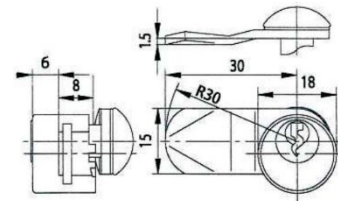

Dimensions:

Fitting hole:

Standard cam:

Dimension: A: 25mm, B: 12mm, C: 10mm

Key blank: 34 W

Cam Lock ZS 76

Technical data:

Surface	Chrome
Fixing	Nut M16x1
Material thickness	1-5mm
Cam type	A
Cam fastening	Nut
Closure obligation	No
Cam path	180°, adjustable in 90° steps
Key blank	33 W
Standard cam	RA 25/0, RA 25/2, RA 25/4
EAN-Code	40 03482 01270 3
Special versions	Keyed alike Keyed alike as per sample Special latch

Dimensions:

Fitting hole:

Fixing:

Standard cam:

Key blank: 36 W V

Cam Lock BK 92 K

Technical data:

Surface	Chrome
Fixing	Clamp spring
Material thickness	1-2mm
Cam type	Pin
Cam fastening	Pressed in
Closure obligation	Yes
Cam path	90°
Key blank	65 R
EAN-Code (loose goods)	40 03482 14120 5
EAN-Code (SB-goods)	40 03482 14121 2
Special versions	Keyed alike Keyed alike as per sample

Dimensions:

Key blank 65 R

Cam Lock BK 92 M

Technical data:

Surface	Chrome
Fixing	Clamp spring
Material thickness	1-2mm
Cam type	Own
Cam fastening	Clamp flap
Closure obligation	Yes
Cam path	90°
Key blank	65 R
EAN-Code (loose goods)	40 03482 14110 6
EAN-Code (SB-goods)	40 03482 14111 3
Special versions	Keyed alike Keyed alike as per sample

Dimensions:

Key blank 65 R

Furniture lock MZ 23 / MZ 2320

Technical data:

Surface	MZ 23 polished brass, MZ 2320 nickel plated,
Fixing	Lock case, screw fastening
Zylinderlänge	25mm
Riegelhub	10mm
Zylinderdurchmesser	22mm
Closure obligation	No
Dornmaß	15-40mm, adjustable in 5mm steps
Key blank	65 R
EAN-Code (loose goods) MZ 23	40 03482 04730 9
EAN-Code (SB-goods nur MZ 23)	40 03482 04731 6
EAN (lose Ware) MZ2320	40 03482 04780 4
Special versions	Keyed alike Keyed alike as per sample Master key system