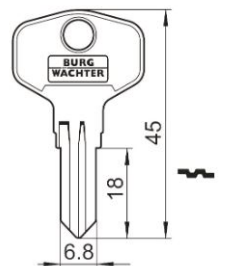

Dimensions:

Standard cam:

Dimension A: 25mm Maß B: 5,0mm Maß C: 12mm

Fitting hole:

Fixing:

Key blank: 34W

Cam Lock ZBK 75

Technical data:

Dimensions:

Fitting hole:

Standard cam:

Dimension: A: 25mm, B: 12mm, C: 10mm

Key blank: 34 W

Cam Lock ZS 76

Technical data:

Surface	Chrome
Fixing	Nut M16x1
Material thickness	1-5mm
Cam type	A
Cam fastening	Nut
Closure obligation	No
Cam path	180°, adjustable in 90° steps
Key blank	33 W
Standard cam	RA 25/0, RA 25/2, RA 25/4
EAN-Code	40 03482 01270 3
Special versions	Keyed alike Keyed alike as per sample Special latch

Dimensions:

Fitting hole:

Fixing:

Standard cam:

Key blank: 33 W

Cam Lock ZS 77

Technical data:

Surface	Chrome
Fixing	Nut M16x1
Material thickness	1-10mm
Cam type	A
Cam fastening	Nut
Closure obligation	Yes
Cam path	180°, adjustable in 90° steps
Key blank	33 W
Standard cam	RA 25/0, RA 25/2, RA 25/4
EAN-Code (loose goods)	40 03482 03070 7
EAN-Code (SB-goods)	40 03482 03071 4
Special versions	Keyed alike Keyed alike as per sample Special latch

Dimensions:

Fitting hole:

Fixing:

Standard cam:

Key blank: 33 W

Cam Lock ZS 80

Technical data:

Surface	Chrome
Fixing	Clamp spring
Material thickness	1-2mm
Cam type	A
Usable latch	Cam type A
Cam fastening	Snap ring
Closure obligation	No
Cam path	180°, adjustable in 90° steps
Key blank	33 W
Standard cam	RA 25/0, RA 25/2, RA 25/4
EAN-Code (loose goods)	40 03482 01280 2
Special versions	Keyed alike Keyed alike as per sample Special latch