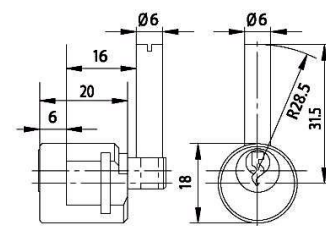

Dimensions: