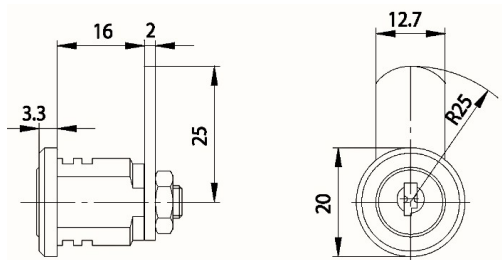

Dimensions:

Fitting hole:

Standard cam:

Dimension: A: 25mm, B: 12mm, C: 10mm

Key blank: 34 W

Cam Lock ZS 76

Technical data:

Surface	Chrome
Fixing	Nut M16x1
Material thickness	1-5mm
Cam type	A
Cam fastening	Nut
Closure obligation	No
Cam path	180°, adjustable in 90° steps
Key blank	33 W
Standard cam	RA 25/0, RA 25/2, RA 25/4
EAN-Code	40 03482 01270 3
Special versions	Keyed alike Keyed alike as per sample Special latch

Dimensions:

Fitting hole:

Fixing:

Standard cam:

Key blank: 33 W

Cam Lock ZS 81

Technical data:

Surface	Chrome
Fixing	Clamp spring
Material thickness	1-2mm
Cam type	A
Cam fastening	Nut M6x1
Closure obligation	No
Cam path	180°, adjustable in 90° steps
Key blank	33 W
Standard cam	RA 25/0, RA 25/2, RA 25/4
EAN-Code (loose goods)	40 03482 03110 0
EAN-Code (SB-goods)	40 03482 03111 7
Special versions	Keyed alike Keyed alike as per sample Special latch

Dimensions:

Fitting hole:

Fixing:

Standard cam:

Key blank: 33 W

Cam Lock ZS 82

Technical data:

Surface	Chrome
Fixing	Clamp spring
Material thickness	1-2mm bzw. 4-5mm
Cam type	A
Cam fastening	Nut M6x1
Closure obligation	No
Cam path	180°, adjustable in 90° steps
Key blank	33 W
Standard cam	RA 25/0, RA 25/2, RA 25/4
EAN-Code (loose goods)	40 03482 01290 1
Special versions	Keyed alike Keyed alike as per sample Special latch

Dimensions:

Fitting hole:

Fixing:

Standard cam:

Key blank: 33 W

Cam Lock ZS 84

Technical data:

Surface	Chrome
Fixing	Nut M19x1
Material thickness	1-12mm
Cam type	B
Cam fastening	Nut M7x1
Closure obligation	No
Cam path	180°, adjustable in 90° steps
Key blank	79W
Standard cam	RB-Typ
EAN-Code (loose goods)	40 03482 32530 8
EAN-Code (SB-goods)	40 03482 32531 5
Special versions	Keyed alike