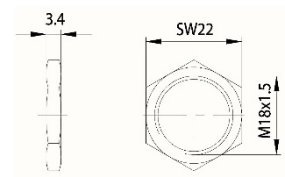

Cam Lock ZBK 70

Technical data:

Surface	Chrome
Fixing	Nut M18x1,5
Material thickness	1-2,5mm
Cam type	A
Cam fastening	Snap ring
Cam path	180°, adjustable in 90° steps
Key blank	35 W
Standard cam	Cam 4.00.E329.4
EAN-Code (loose goods)	40 03482 22360 4
EAN-Code (SB-goods)	40 03482 22361 5
Special versions	Keyed alike Keyed alike as per sample Special latch

Dimensions:

Fitting hole:

Fixing:

Standard cam:

Key blank: 35 W