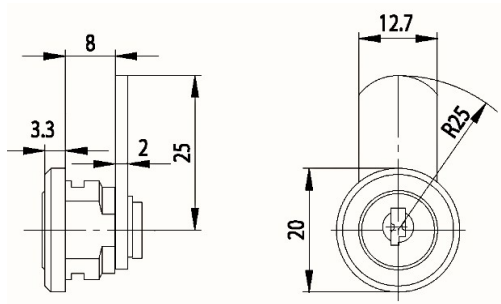

Dimensions:

Fitting hole:

Standard cam:

Dimension: A: 25mm, B: 12mm, C: 10mm

Key blank: 34 W

Cam Lock ZS 76

Technical data:

Surface	Chrome
Fixing	Nut M16x1
Material thickness	1-5mm
Cam type	A
Cam fastening	Nut
Closure obligation	No
Cam path	180°, adjustable in 90° steps
Key blank	33 W
Standard cam	RA 25/0, RA 25/2, RA 25/4
EAN-Code	40 03482 01270 3
Special versions	Keyed alike Keyed alike as per sample Special latch

Dimensions:

Fitting hole:

Fixing:

Standard cam:

Key blank: 33 W

Cam Lock ZS 77 H

Technical data:

Surface	Chrome
Fixing	Sleeve
Material thickness	11-18,8mm
Cam type	-
Cam fastening	Screw
Closure obligation	Yes
Cam path	180°, adjustable in 90° steps
Key blank	33 W
Standard cam	RA 23/16
EAN-Code (loose goods)	40 03482 03080 6
EAN-Code (SB-goods)	40 03482 03081 3
Special versions	Keyed alike Keyed alike as per sample Special latch

Dimensions:

Fitting hole:

Fixing:

Standard cam:

Key blank: 33 W

Cam Lock ZS 80

Technical data:

Surface	Chrome
Fixing	Clamp spring
Material thickness	1-2mm
Cam type	A
Usable latch	Cam type A
Cam fastening	Snap ring
Closure obligation	No
Cam path	180°, adjustable in 90° steps
Key blank	33 W
Standard cam	RA 25/0, RA 25/2, RA 25/4
EAN-Code (loose goods)	40 03482 01280 2
Special versions	Keyed alike Keyed alike as per sample Special latch

Dimensions:

Fitting hole:

Fixing:

Standard cam:

Key blank: 33 W

Cam Lock ZS 81

Technical data:

Surface	Chrome
Fixing	Clamp spring
Material thickness	1-2mm
Cam type	A
Cam fastening	Nut M6x1
Closure obligation	No
Cam path	180°, adjustable in 90° steps
Key blank	33 W
Standard cam	RA 25/0, RA 25/2, RA 25/4
EAN-Code (loose goods)	40 03482 03110 0
EAN-Code (SB-goods)	40 03482 03111 7
Special versions	Keyed alike Keyed alike as per sample Special latch