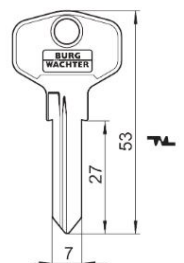

Dimensions:

Fitting hole:

Fixing:

Standard cam:

Dimension A: 25mm Maß B: 8,0mm Maß C: 12mm

Key blank: 34W

Cam Lock ZBK 74

Technical data:

Dimensions:

Fitting hole:

Standard cam:

Dimension: A: 25mm, B: 12mm, C: 10mm

Key blank: 34 W

Cam Lock ZS 76

Technical data:

Surface	Chrome
Fixing	Nut M16x1
Material thickness	1-5mm
Cam type	A
Cam fastening	Nut
Closure obligation	No
Cam path	180°, adjustable in 90° steps
Key blank	33 W
Standard cam	RA 25/0, RA 25/2, RA 25/4
EAN-Code	40 03482 01270 3
Special versions	Keyed alike Keyed alike as per sample Special latch

Dimensions:

Fitting hole:

Fixing:

Standard cam:

Key blank: 36 W V

Cam Lock ZS 86

Technical data:

Surface	Chrome
Fixing	Nut M19x1
Material thickness	1-24mm
Cam type	B
Cam fastening	Nut M6x1
Closure obligation	No
Cam path	180°, adjustable in 90° steps
Key blank	36 W Profil V
Standard cam	RB 40/3, RB 40/6, RB 53/0
EAN-Code	40 03482 26890 2
Special versions	Keyed alike Keyed alike as per sample Special latch

Dimensions:

Fitting hole:

Fixing:

Standard cam:

Key blank: 36 W V

Cam Lock BK 92 K

Technical data:

Surface	Chrome
Fixing	Clamp spring
Material thickness	1-2mm
Cam type	Pin
Cam fastening	Pressed in
Closure obligation	Yes
Cam path	90°
Key blank	65 R
EAN-Code (loose goods)	40 03482 14120 5
EAN-Code (SB-goods)	40 03482 14121 2
Special versions	Keyed alike Keyed alike as per sample