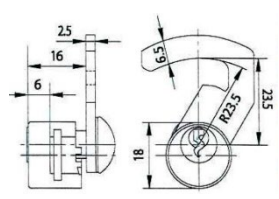

Dimensions:

Fitting hole:

Fixing:

Standard cam:

Dimension A: 25mm Maß B: 8,0mm Maß C: 12mm

Key blank: 34W

Cam Lock ZBK 74

Technical data:

Dimensions:

Fitting hole:

Standard cam:

Dimension: A: 25mm, B: 12mm, C: 10mm

Key blank: 34 W

Cam Lock ZS 76

Technical data:

Surface	Chrome
Fixing	Nut M16x1
Material thickness	1-5mm
Cam type	A
Cam fastening	Nut
Closure obligation	No
Cam path	180°, adjustable in 90° steps
Key blank	33 W
Standard cam	RA 25/0, RA 25/2, RA 25/4
EAN-Code	40 03482 01270 3
Special versions	Keyed alike Keyed alike as per sample Special latch

Dimensions:

Key blank 65 R

Cam Lock BK 92 M

Technical data:

Surface	Chrome
Fixing	Clamp spring
Material thickness	1-2mm
Cam type	Own
Cam fastening	Clamp flap
Closure obligation	Yes
Cam path	90°
Key blank	65 R
EAN-Code (loose goods)	40 03482 14110 6
EAN-Code (SB-goods)	40 03482 14111 3
Special versions	Keyed alike Keyed alike as per sample

Dimensions:

Key blank 65 R

Furniture lock MZ 23 / MZ 2320

Technical data:

Surface	MZ 23 polished brass, MZ 2320 nickel plated,
Fixing	Lock case, screw fastening
Zylinderlänge	25mm
Riegelhub	10mm
Zylinderdurchmesser	22mm
Closure obligation	No
Dornmaß	15-40mm, adjustable in 5mm steps
Key blank	65 R
EAN-Code (loose goods) MZ 23	40 03482 04730 9
EAN-Code (SB-goods nur MZ 23)	40 03482 04731 6
EAN (lose Ware) MZ2320	40 03482 04780 4
Special versions	Keyed alike Keyed alike as per sample Master key system