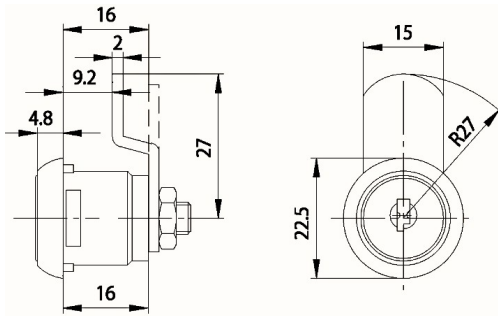

Dimensions:

Standard cam:

Dimension A: 25mm Maß B: 8,0mm Maß C: 12mm

Fitting hole:

Fixing:

Key blank: 34W

Cam Lock ZBK 73

Technical data:

Dimensions:

Fitting hole:

Fixing:

Standard cam:

Dimension A: 25mm Maß B: 8,0mm Maß C: 12mm

Key blank: 34W

Cam Lock ZBK 74

Technical data:

Dimensions:

Standard cam:

Dimension A: 25mm Maß B: 5,0mm Maß C: 12mm

Fitting hole:

Fixing:

Key blank: 34W

Cam Lock ZBK 75

Technical data:

Dimensions:

Fitting hole:

Standard cam:

Dimension: A: 25mm, B: 12mm, C: 10mm

Key blank: 34 W

Cam Lock ZS 76

Technical data:

Surface	Chrome
Fixing	Nut M16x1
Material thickness	1-5mm
Cam type	A
Cam fastening	Nut
Closure obligation	No
Cam path	180°, adjustable in 90° steps
Key blank	33 W
Standard cam	RA 25/0, RA 25/2, RA 25/4
EAN-Code	40 03482 01270 3
Special versions	Keyed alike Keyed alike as per sample Special latch