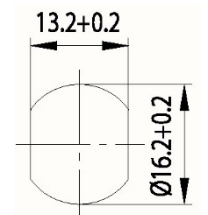

Dimensions:

Fitting hole:

Standard cam:

Dimension: A: 25mm, B: 12mm, C: 10mm

Key blank: 34 W

Cam Lock ZS 76

Technical data:

Surface	Chrome
Fixing	Nut M16x1
Material thickness	1-5mm
Cam type	A
Cam fastening	Nut
Closure obligation	No
Cam path	180°, adjustable in 90° steps
Key blank	33 W
Standard cam	RA 25/0, RA 25/2, RA 25/4
EAN-Code	40 03482 01270 3
Special versions	Keyed alike Keyed alike as per sample Special latch

Dimensions:

Fitting hole:

Fixing:

Standard cam:

Key blank: 33 W

Cam Lock ZS 77

Technical data:

Surface	Chrome
Fixing	Nut M16x1
Material thickness	1-10mm
Cam type	A
Cam fastening	Nut
Closure obligation	Yes
Cam path	180°, adjustable in 90° steps
Key blank	33 W
Standard cam	RA 25/0, RA 25/2, RA 25/4
EAN-Code (loose goods)	40 03482 03070 7
EAN-Code (SB-goods)	40 03482 03071 4
Special versions	Keyed alike Keyed alike as per sample Special latch

Dimensions:

Fitting hole:

Fixing:

Standard cam:

Key blank: 33 W

Cam Lock ZS 77 H

Technical data:

Surface	Chrome
Fixing	Sleeve
Material thickness	11-18,8mm
Cam type	-
Cam fastening	Screw
Closure obligation	Yes
Cam path	180°, adjustable in 90° steps
Key blank	33 W
Standard cam	RA 23/16
EAN-Code (loose goods)	40 03482 03080 6
EAN-Code (SB-goods)	40 03482 03081 3
Special versions	Keyed alike Keyed alike as per sample Special latch

Dimensions:

Fitting hole:

Fixing:

Standard cam:

Key blank: 33 W

Cam Lock ZS 80

Technical data:

Surface	Chrome
Fixing	Clamp spring
Material thickness	1-2mm
Cam type	A
Usable latch	Cam type A
Cam fastening	Snap ring
Closure obligation	No
Cam path	180°, adjustable in 90° steps
Key blank	33 W
Standard cam	RA 25/0, RA 25/2, RA 25/4
EAN-Code (loose goods)	40 03482 01280 2
Special versions	Keyed alike Keyed alike as per sample Special latch