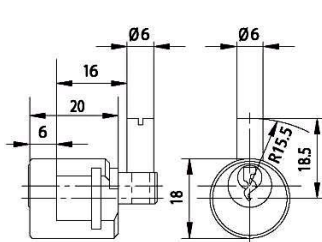

Dimensions: