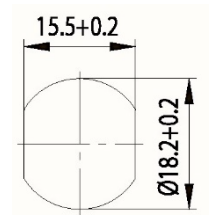

Fitting hole: