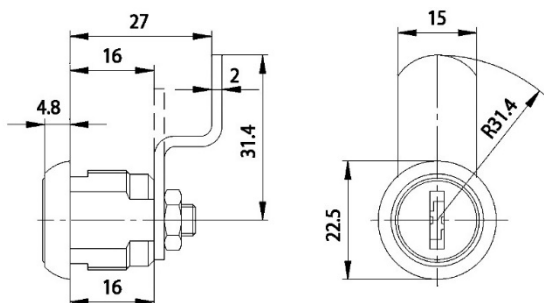

Dimensions:

Fitting hole:

Standard cam:

Fixing:

Key blank: 34 W

- Dimension A: 21,8mm
- Dimension B: 8,0mm
- Dimension C: 10,3mm

Cam Lock ZBK 72

Technical data:

Dimensions:

Standard cam:

Dimension A: 25mm Maß B: 8,0mm Maß C: 12mm

Fitting hole:

Fixing:

Key blank: 34W

Cam Lock ZBK 73

Technical data:

Dimensions:

Fitting hole:

Fixing:

Standard cam:

Dimension A: 25mm Maß B: 8,0mm Maß C: 12mm

Key blank: 34W

Cam Lock ZBK 74

Technical data:

Dimensions:

Fitting hole:

Standard cam:

Dimension: A: 25mm, B: 12mm, C: 10mm

Key blank: 34 W

Cam Lock ZS 76

Technical data:

Surface	Chrome
Fixing	Nut M16x1
Material thickness	1-5mm
Cam type	A
Cam fastening	Nut
Closure obligation	No
Cam path	180°, adjustable in 90° steps
Key blank	33 W
Standard cam	RA 25/0, RA 25/2, RA 25/4
EAN-Code	40 03482 01270 3
Special versions	Keyed alike Keyed alike as per sample Special latch