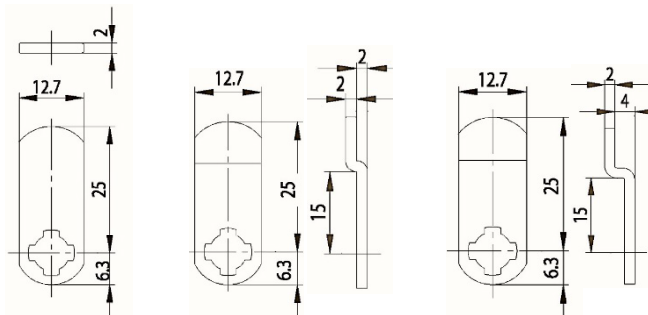

Dimensions:

Fitting hole:

Standard cam:

Dimension: A: 25mm, B: 12mm, C: 10mm

Key blank: 34 W

Cam Lock ZS 76

Technical data:

Surface	Chrome
Fixing	Nut M16x1
Material thickness	1-5mm
Cam type	A
Cam fastening	Nut
Closure obligation	No
Cam path	180°, adjustable in 90° steps
Key blank	33 W
Standard cam	RA 25/0, RA 25/2, RA 25/4
EAN-Code	40 03482 01270 3
Special versions	Keyed alike Keyed alike as per sample Special latch

Dimensions:

Fitting hole:

Fixing:

Standard cam:

Key blank: 33 W

Cam Lock ZS 82

Technical data:

Surface	Chrome
Fixing	Clamp spring
Material thickness	1-2mm bzw. 4-5mm
Cam type	A
Cam fastening	Nut M6x1
Closure obligation	No
Cam path	180°, adjustable in 90° steps
Key blank	33 W
Standard cam	RA 25/0, RA 25/2, RA 25/4
EAN-Code (loose goods)	40 03482 01290 1
Special versions	Keyed alike Keyed alike as per sample Special latch

Dimensions:

Fitting hole:

Fixing:

Standard cam:

Key blank: 33 W

Cam Lock ZS 84

Technical data:

Surface	Chrome
Fixing	Nut M19x1
Material thickness	1-12mm
Cam type	B
Cam fastening	Nut M7x1
Closure obligation	No
Cam path	180°, adjustable in 90° steps
Key blank	79W
Standard cam	RB-Typ
EAN-Code (loose goods)	40 03482 32530 8
EAN-Code (SB-goods)	40 03482 32531 5
Special versions	Keyed alike

Dimensions:

Standard cam:

Fitting hole:

Fixing:

Key blank: 79 W

Cam Lock ZS 85

Technical data:

Surface	Chrome
Fixing	Nut M19x1
Material thickness	1-12mm
Cam type	B
Cam fastening	Nut M6x1
Closure obligation	No
Cam path	180°, adjustable in 90° steps
Key blank	36 W Profil V
Standard cam	RB 40/3, RB 40/6, RB 53/0
EAN-Code (loose goods)	40 03482 26880 3
EAN-Code (SB-goods)	40 03482 26881 0
Special versions	Keyed alike Keyed alike as per sample Special latch