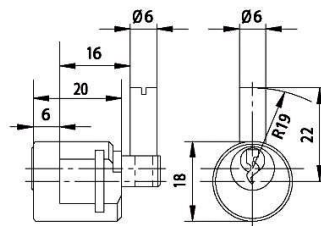

Dimensions: