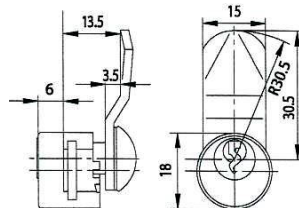

Dimensions:

Fitting hole:

Standard cam:

Dimension: A: 25mm, B: 12mm, C: 10mm

Key blank: 34 W

Cam Lock ZS 76

Technical data:

Surface	Chrome
Fixing	Nut M16x1
Material thickness	1-5mm
Cam type	A
Cam fastening	Nut
Closure obligation	No
Cam path	180°, adjustable in 90° steps
Key blank	33 W
Standard cam	RA 25/0, RA 25/2, RA 25/4
EAN-Code	40 03482 01270 3
Special versions	Keyed alike Keyed alike as per sample Special latch

Dimensions:

Fitting hole:

Fixing:

Standard cam:

Key blank: 36 W V

Cam Lock BK 92 K

Technical data:

Surface	Chrome
Fixing	Clamp spring
Material thickness	1-2mm
Cam type	Pin
Cam fastening	Pressed in
Closure obligation	Yes
Cam path	90°
Key blank	65 R
EAN-Code (loose goods)	40 03482 14120 5
EAN-Code (SB-goods)	40 03482 14121 2
Special versions	Keyed alike Keyed alike as per sample

Dimensions:

Key blank 65 R

Cam Lock BK 92 M

Technical data:

Surface	Chrome
Fixing	Clamp spring
Material thickness	1-2mm
Cam type	Own
Cam fastening	Clamp flap
Closure obligation	Yes
Cam path	90°
Key blank	65 R
EAN-Code (loose goods)	40 03482 14110 6
EAN-Code (SB-goods)	40 03482 14111 3
Special versions	Keyed alike Keyed alike as per sample

Dimensions:

Key blank 65 R

Furniture lock MZ 23 / MZ 2320

Technical data:

Surface	MZ 23 polished brass, MZ 2320 nickel plated,
Fixing	Lock case, screw fastening
Zylinderlänge	25mm
Riegelhub	10mm
Zylinderdurchmesser	22mm
Closure obligation	No
Dornmaß	15-40mm, adjustable in 5mm steps
Key blank	65 R
EAN-Code (loose goods) MZ 23	40 03482 04730 9
EAN-Code (SB-goods nur MZ 23)	40 03482 04731 6
EAN (lose Ware) MZ2320	40 03482 04780 4
Special versions	Keyed alike Keyed alike as per sample Master key system