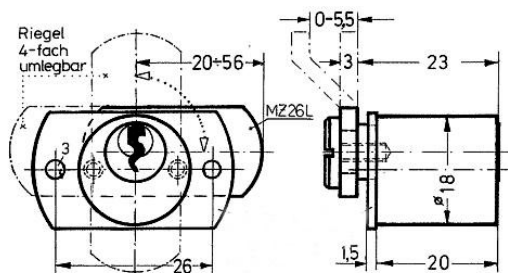

Dimensions:

Key blank 65 R

Furniture lock MZ 23 / MZ 2320

Technical data:

Surface	MZ 23 polished brass, MZ 2320 nickel plated,
Fixing	Lock case, screw fastening
Zylinderlänge	25mm
Riegelhub	10mm
Zylinderdurchmesser	22mm
Closure obligation	No
Dornmaß	15-40mm, adjustable in 5mm steps
Key blank	65 R
EAN-Code (loose goods) MZ 23	40 03482 04730 9
EAN-Code (SB-goods nur MZ 23)	40 03482 04731 6
EAN (lose Ware) MZ2320	40 03482 04780 4
Special versions	Keyed alike Keyed alike as per sample Master key system

Dimensions:

Key blank 65R:

Cam Lock MZ 26

Technical data:

Surface	nickel plated
Fixing	Screw-on plate
Material thickness	20mm
Cam type	Latch
Cam fastening	Screw
Closure obligation	Yes
Dornmaß	
Key blank	65 R
EAN-Code (loose goods)	40 03482 05050 7
Special versions	Keyed alike Keyed alike as per sample Master key system

Dimensions:

Key blank 65 R:

Furniture lock MZ 83

Technical data:

Surface	nickel plated
Fixing	Lock case, screw fastening
Zylinderlänge	23mm
Riegelhub	10mm
Zylinderdurchmesser	18mm
Closure obligation	No
Dornmaß	25 / 30 mm
Key blank	10 R
EAN-Code (loose goods)	40 03482 05390 4
EAN-Code (SB-goods)	40 03482 05391 1
Special versions	Keyed alike Keyed alike as per sample

Dimensions:

Key blank 10:

Cylinder lock blocking keys E 6 / E7

Technical data:

Surface	Brass
Fixing	-
Zylinderlänge	39mm
Schaftdurchmesser	E 6: 6mm / E 7: 7mm
Closure obligation	Key can only be removed in the closed position
Key blank	E 6: 22 E 7: 24
EAN-Code (loose goods) E 6	40 03482 04270 0
EAN-Code (SB-goods) E6	40 03482 04271 7
EAN-Code (loose goods) E 7	40 03482 04880 9
EAN-Code (SB-goods) E 7	40 03482 04881 6
Special versions	Keyed alike Keyed alike as per sample