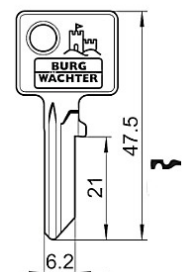

Dimensions:

Fitting hole:

Fixing:

Standard cam:

Dimension A: 25mm Maß B: 8,0mm Maß C: 12mm

Key blank: 34W

Cam Lock ZBK 74

Technical data:

Dimensions:

Fitting hole:

Standard cam:

Dimension: A: 25mm, B: 12mm, C: 10mm

Key blank: 34 W

Cam Lock ZS 76

Technical data:

Surface	Chrome
Fixing	Nut M16x1
Material thickness	1-5mm
Cam type	A
Cam fastening	Nut
Closure obligation	No
Cam path	180°, adjustable in 90° steps
Key blank	33 W
Standard cam	RA 25/0, RA 25/2, RA 25/4
EAN-Code	40 03482 01270 3
Special versions	Keyed alike Keyed alike as per sample Special latch

Dimensions:

Key blank 65 R

Furniture lock MZ 23 / MZ 2320

Technical data:

Surface	MZ 23 polished brass, MZ 2320 nickel plated,
Fixing	Lock case, screw fastening
Zylinderlänge	25mm
Riegelhub	10mm
Zylinderdurchmesser	22mm
Closure obligation	No
Dornmaß	15-40mm, adjustable in 5mm steps
Key blank	65 R
EAN-Code (loose goods) MZ 23	40 03482 04730 9
EAN-Code (SB-goods nur MZ 23)	40 03482 04731 6
EAN (lose Ware) MZ2320	40 03482 04780 4
Special versions	Keyed alike Keyed alike as per sample Master key system

Dimensions:

Key blank 65R:

Cam Lock MZ 26

Technical data:

Surface	nickel plated
Fixing	Screw-on plate
Material thickness	20mm
Cam type	Latch
Cam fastening	Screw
Closure obligation	Yes
Dornmaß	
Key blank	65 R
EAN-Code (loose goods)	40 03482 05050 7
Special versions	Keyed alike Keyed alike as per sample Master key system