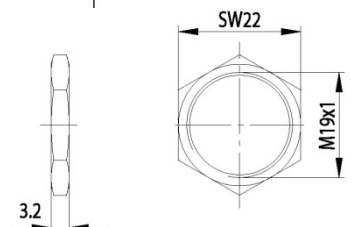

Dimensions:

Fitting hole:

Standard cam:

Dimension: A: 25mm, B: 12mm, C: 10mm

Key blank: 34 W

Cam Lock ZS 76

Technical data:

Surface	Chrome
Fixing	Nut M16x1
Material thickness	1-5mm
Cam type	A
Cam fastening	Nut
Closure obligation	No
Cam path	180°, adjustable in 90° steps
Key blank	33 W
Standard cam	RA 25/0, RA 25/2, RA 25/4
EAN-Code	40 03482 01270 3
Special versions	Keyed alike Keyed alike as per sample Special latch

Dimensions:

Fitting hole:

Fixing:

Standard cam:

Key blank: 33 W

Cam Lock ZS 84

Technical data:

Surface	Chrome
Fixing	Nut M19x1
Material thickness	1-12mm
Cam type	B
Cam fastening	Nut M7x1
Closure obligation	No
Cam path	180°, adjustable in 90° steps
Key blank	79W
Standard cam	RB-Typ
EAN-Code (loose goods)	40 03482 32530 8
EAN-Code (SB-goods)	40 03482 32531 5
Special versions	Keyed alike

Dimensions:

Standard cam:

Fitting hole:

Fixing:

Key blank: 79 W

Cam Lock ZS 85

Technical data:

Surface	Chrome
Fixing	Nut M19x1
Material thickness	1-12mm
Cam type	B
Cam fastening	Nut M6x1
Closure obligation	No
Cam path	180°, adjustable in 90° steps
Key blank	36 W Profil V
Standard cam	RB 40/3, RB 40/6, RB 53/0
EAN-Code (loose goods)	40 03482 26880 3
EAN-Code (SB-goods)	40 03482 26881 0
Special versions	Keyed alike Keyed alike as per sample Special latch

Dimensions:

Fitting hole:

Fixing:

Standard cam:

Key blank: 36 W V

Cam Lock ZS 86

Technical data:

Surface	Chrome
Fixing	Nut M19x1
Material thickness	1-24mm
Cam type	B
Cam fastening	Nut M6x1
Closure obligation	No
Cam path	180°, adjustable in 90° steps
Key blank	36 W Profil V
Standard cam	RB 40/3, RB 40/6, RB 53/0
EAN-Code	40 03482 26890 2
Special versions	Keyed alike Keyed alike as per sample Special latch