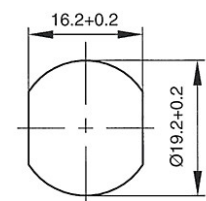

Dimensions:

Fitting hole:

Standard cam:

Dimension: A: 25mm, B: 12mm, C: 10mm

Key blank: 34 W

Cam Lock ZS 76

Technical data:

Surface	Chrome
Fixing	Nut M16x1
Material thickness	1-5mm
Cam type	A
Cam fastening	Nut
Closure obligation	No
Cam path	180°, adjustable in 90° steps
Key blank	33 W
Standard cam	RA 25/0, RA 25/2, RA 25/4
EAN-Code	40 03482 01270 3
Special versions	Keyed alike Keyed alike as per sample Special latch

Dimensions:

Fitting hole:

Fixing:

Standard cam:

Key blank: 33 W

Cam Lock ZS 82

Technical data:

Surface	Chrome
Fixing	Clamp spring
Material thickness	1-2mm bzw. 4-5mm
Cam type	A
Cam fastening	Nut M6x1
Closure obligation	No
Cam path	180°, adjustable in 90° steps
Key blank	33 W
Standard cam	RA 25/0, RA 25/2, RA 25/4
EAN-Code (loose goods)	40 03482 01290 1
Special versions	Keyed alike Keyed alike as per sample Special latch

Dimensions:

Fitting hole:

Fixing:

Standard cam:

Key blank: 33 W

Cam Lock ZS 84

Technical data:

Surface	Chrome
Fixing	Nut M19x1
Material thickness	1-12mm
Cam type	B
Cam fastening	Nut M7x1
Closure obligation	No
Cam path	180°, adjustable in 90° steps
Key blank	79W
Standard cam	RB-Typ
EAN-Code (loose goods)	40 03482 32530 8
EAN-Code (SB-goods)	40 03482 32531 5
Special versions	Keyed alike

Dimensions:

Standard cam:

Fitting hole:

Fixing:

Key blank: 79 W

Cam Lock ZS 85

Technical data:

Surface	Chrome
Fixing	Nut M19x1
Material thickness	1-12mm
Cam type	B
Cam fastening	Nut M6x1
Closure obligation	No
Cam path	180°, adjustable in 90° steps
Key blank	36 W Profil V
Standard cam	RB 40/3, RB 40/6, RB 53/0
EAN-Code (loose goods)	40 03482 26880 3
EAN-Code (SB-goods)	40 03482 26881 0
Special versions	Keyed alike Keyed alike as per sample Special latch