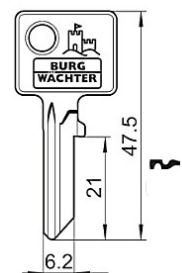

Dimensions:

Fitting hole:

Standard cam:

Dimension: A: 25mm, B: 12mm, C: 10mm

Key blank: 34 W

Cam Lock ZS 76

Technical data:

Surface	Chrome
Fixing	Nut M16x1
Material thickness	1-5mm
Cam type	A
Cam fastening	Nut
Closure obligation	No
Cam path	180°, adjustable in 90° steps
Key blank	33 W
Standard cam	RA 25/0, RA 25/2, RA 25/4
EAN-Code	40 03482 01270 3
Special versions	Keyed alike Keyed alike as per sample Special latch

Dimensions:

Fitting hole:

Fixing:

Standard cam:

Key blank: 36 W V

Cam Lock BK 92 K

Technical data:

Surface	Chrome
Fixing	Clamp spring
Material thickness	1-2mm
Cam type	Pin
Cam fastening	Pressed in
Closure obligation	Yes
Cam path	90°
Key blank	65 R
EAN-Code (loose goods)	40 03482 14120 5
EAN-Code (SB-goods)	40 03482 14121 2
Special versions	Keyed alike Keyed alike as per sample

Dimensions:

Key blank 65 R

Cam Lock BK 92 M

Technical data:

Surface	Chrome
Fixing	Clamp spring
Material thickness	1-2mm
Cam type	Own
Cam fastening	Clamp flap
Closure obligation	Yes
Cam path	90°
Key blank	65 R
EAN-Code (loose goods)	40 03482 14110 6
EAN-Code (SB-goods)	40 03482 14111 3
Special versions	Keyed alike Keyed alike as per sample

Dimensions:

Key blank 65 R

Furniture lock MZ 23 / MZ 2320

Technical data:

Surface	MZ 23 polished brass, MZ 2320 nickel plated,
Fixing	Lock case, screw fastening
Zylinderlänge	25mm
Riegelhub	10mm
Zylinderdurchmesser	22mm
Closure obligation	No
Dornmaß	15-40mm, adjustable in 5mm steps
Key blank	65 R
EAN-Code (loose goods) MZ 23	40 03482 04730 9
EAN-Code (SB-goods nur MZ 23)	40 03482 04731 6
EAN (lose Ware) MZ2320	40 03482 04780 4
Special versions	Keyed alike Keyed alike as per sample Master key system