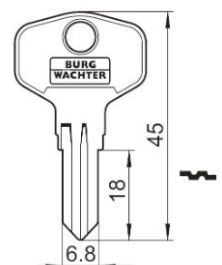

Dimensions:

Fitting hole:

Fixing:

Standard cam:

Dimension A: 25mm Maß B: 8,0mm Maß C: 12mm

Key blank: 34W

Cam Lock ZBK 74

Technical data:

Dimensions:

Standard cam:

Dimension A: 25mm Maß B: 5,0mm Maß C: 12mm

Fitting hole:

Fixing:

Key blank: 34W

Cam Lock ZBK 75

Technical data:

Dimensions:

Fitting hole:

Standard cam:

Dimension: A: 25mm, B: 12mm, C: 10mm

Key blank: 34 W

Cam Lock ZS 76

Technical data:

Surface	Chrome
Fixing	Nut M16x1
Material thickness	1-5mm
Cam type	A
Cam fastening	Nut
Closure obligation	No
Cam path	180°, adjustable in 90° steps
Key blank	33 W
Standard cam	RA 25/0, RA 25/2, RA 25/4
EAN-Code	40 03482 01270 3
Special versions	Keyed alike Keyed alike as per sample Special latch

Dimensions:

Fitting hole:

Fixing:

Standard cam:

Key blank: 33 W

Cam Lock ZS 80

Technical data:

Surface	Chrome
Fixing	Clamp spring
Material thickness	1-2mm
Cam type	A
Usable latch	Cam type A
Cam fastening	Snap ring
Closure obligation	No
Cam path	180°, adjustable in 90° steps
Key blank	33 W
Standard cam	RA 25/0, RA 25/2, RA 25/4
EAN-Code (loose goods)	40 03482 01280 2
Special versions	Keyed alike Keyed alike as per sample Special latch