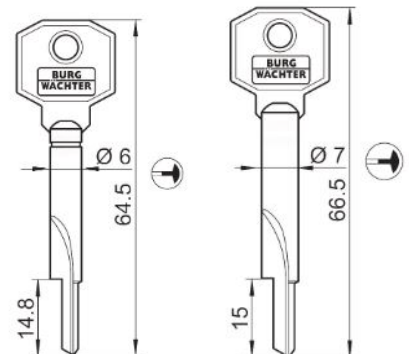

Dimensions:

Fitting hole:

Standard cam:

Dimension: A: 25mm, B: 12mm, C: 10mm

Key blank: 34 W

Cam Lock ZS 76

Technical data:

Surface	Chrome
Fixing	Nut M16x1
Material thickness	1-5mm
Cam type	A
Cam fastening	Nut
Closure obligation	No
Cam path	180°, adjustable in 90° steps
Key blank	33 W
Standard cam	RA 25/0, RA 25/2, RA 25/4
EAN-Code	40 03482 01270 3
Special versions	Keyed alike Keyed alike as per sample Special latch

Dimensions:

Key blank 65 R:

Furniture lock MZ 83

Technical data:

Surface	nickel plated
Fixing	Lock case, screw fastening
Zylinderlänge	23mm
Riegelhub	10mm
Zylinderdurchmesser	18mm
Closure obligation	No
Dornmaß	25 / 30 mm
Key blank	10 R
EAN-Code (loose goods)	40 03482 05390 4
EAN-Code (SB-goods)	40 03482 05391 1
Special versions	Keyed alike Keyed alike as per sample

Dimensions:

Key blank 10:

Cylinder lock blocking keys E 6 / E7

Technical data:

Surface	Brass
Fixing	-
Zylinderlänge	39mm
Schaftdurchmesser	E 6: 6mm / E 7: 7mm
Closure obligation	Key can only be removed in the closed position
Key blank	E 6: 22 E 7: 24
EAN-Code (loose goods) E 6	40 03482 04270 0
EAN-Code (SB-goods) E6	40 03482 04271 7
EAN-Code (loose goods) E 7	40 03482 04880 9
EAN-Code (SB-goods) E 7	40 03482 04881 6
Special versions	Keyed alike Keyed alike as per sample

Dimensions:

Key blank:

E 6: E7:
22 24

Cylinder lock blocking keys ME

Technical data:

Surface	Brass
Fixing	-
Zylinderlänge	19,3
Schaftdurchmesser	6mm
Closure obligation	Key can only be removed in the closed position
Key blank	14
EAN-Code (loose goods)	40 03482 04340 0
EAN-Code (SB-goods)	40 03482 04341 7
Special versions	Keyed alike Keyed alike as per sample