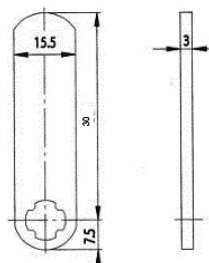

Dimensions:

Fitting hole:

Fixing:

Standard cam:

Key blank: 33 W

Cam Lock ZS 82

Technical data:

Surface	Chrome
Fixing	Clamp spring
Material thickness	1-2mm bzw. 4-5mm
Cam type	A
Cam fastening	Nut M6x1
Closure obligation	No
Cam path	180°, adjustable in 90° steps
Key blank	33 W
Standard cam	RA 25/0, RA 25/2, RA 25/4
EAN-Code (loose goods)	40 03482 01290 1
Special versions	Keyed alike Keyed alike as per sample Special latch

Dimensions:

Fitting hole:

Fixing:

Standard cam:

Key blank: 33 W

Cam Lock ZS 84

Technical data:

Surface	Chrome
Fixing	Nut M19x1
Material thickness	1-12mm
Cam type	B
Cam fastening	Nut M7x1
Closure obligation	No
Cam path	180°, adjustable in 90° steps
Key blank	79W
Standard cam	RB-Typ
EAN-Code (loose goods)	40 03482 32530 8
EAN-Code (SB-goods)	40 03482 32531 5
Special versions	Keyed alike

Dimensions:

Standard cam:

Fitting hole:

Fixing:

Key blank: 79 W

Cam Lock ZS 85

Technical data:

Surface	Chrome
Fixing	Nut M19x1
Material thickness	1-12mm
Cam type	B
Cam fastening	Nut M6x1
Closure obligation	No
Cam path	180°, adjustable in 90° steps
Key blank	36 W Profil V
Standard cam	RB 40/3, RB 40/6, RB 53/0
EAN-Code (loose goods)	40 03482 26880 3
EAN-Code (SB-goods)	40 03482 26881 0
Special versions	Keyed alike Keyed alike as per sample Special latch

Dimensions:

Fitting hole:

Fixing:

Standard cam:

Key blank: 36 W V

Cam Lock ZS 86

Technical data:

Surface	Chrome
Fixing	Nut M19x1
Material thickness	1-24mm
Cam type	B
Cam fastening	Nut M6x1
Closure obligation	No
Cam path	180°, adjustable in 90° steps
Key blank	36 W Profil V
Standard cam	RB 40/3, RB 40/6, RB 53/0
EAN-Code	40 03482 26890 2
Special versions	Keyed alike Keyed alike as per sample Special latch