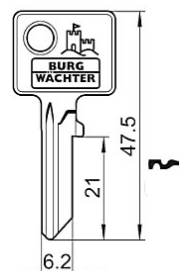

Key blank 65 R