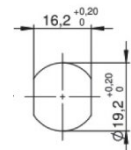

Dimensions:

Standard cam:

Dimension A: 25mm Maß B: 8,0mm Maß C: 12mm

Fitting hole:

Fixing:

Key blank: 34W

Cam Lock ZBK 73

Technical data:

Dimensions:

Fitting hole:

Fixing:

Standard cam:

Dimension A: 25mm Maß B: 8,0mm Maß C: 12mm

Key blank: 34W

Cam Lock ZBK 74

Technical data:

Dimensions:

Standard cam:

Dimension A: 25mm Maß B: 5,0mm Maß C: 12mm

Fitting hole:

Fixing:

Key blank: 34W

Cam Lock ZBK 75

Technical data:

Dimensions:

Fitting hole:

Standard cam:

Dimension: A: 25mm, B: 12mm, C: 10mm

Key blank: 34 W

Cam Lock ZS 76

Technical data:

Surface	Chrome
Fixing	Nut M16x1
Material thickness	1-5mm
Cam type	A
Cam fastening	Nut
Closure obligation	No
Cam path	180°, adjustable in 90° steps
Key blank	33 W
Standard cam	RA 25/0, RA 25/2, RA 25/4
EAN-Code	40 03482 01270 3
Special versions	Keyed alike Keyed alike as per sample Special latch