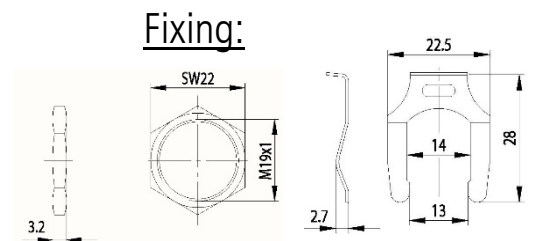

Dimensions:

Standard cam:

Dimension A: 25mm Maß B: 5,0mm Maß C: 12mm

Fitting hole:

Fixing:

Key blank: 34W

Cam Lock ZBK 75

Technical data:

Dimensions:

Fitting hole:

Standard cam:

Dimension: A: 25mm, B: 12mm, C: 10mm

Key blank: 34 W

Cam Lock ZS 76

Technical data:

Surface	Chrome
Fixing	Nut M16x1
Material thickness	1-5mm
Cam type	A
Cam fastening	Nut
Closure obligation	No
Cam path	180°, adjustable in 90° steps
Key blank	33 W
Standard cam	RA 25/0, RA 25/2, RA 25/4
EAN-Code	40 03482 01270 3
Special versions	Keyed alike Keyed alike as per sample Special latch

Dimensions:

Fitting hole:

Fixing:

Standard cam:

Key blank: 33 W

Cam Lock ZS 77

Technical data:

Surface	Chrome
Fixing	Nut M16x1
Material thickness	1-10mm
Cam type	A
Cam fastening	Nut
Closure obligation	Yes
Cam path	180°, adjustable in 90° steps
Key blank	33 W
Standard cam	RA 25/0, RA 25/2, RA 25/4
EAN-Code (loose goods)	40 03482 03070 7
EAN-Code (SB-goods)	40 03482 03071 4
Special versions	Keyed alike Keyed alike as per sample Special latch

Dimensions:

Fitting hole:

Fixing:

Standard cam:

Key blank: 33 W

Cam Lock ZS 77 H

Technical data:

Surface	Chrome
Fixing	Sleeve
Material thickness	11-18,8mm
Cam type	-
Cam fastening	Screw
Closure obligation	Yes
Cam path	180°, adjustable in 90° steps
Key blank	33 W
Standard cam	RA 23/16
EAN-Code (loose goods)	40 03482 03080 6
EAN-Code (SB-goods)	40 03482 03081 3
Special versions	Keyed alike Keyed alike as per sample Special latch