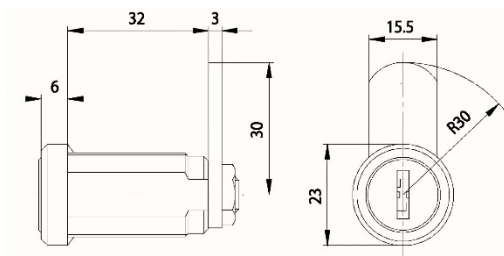

Dimensions: