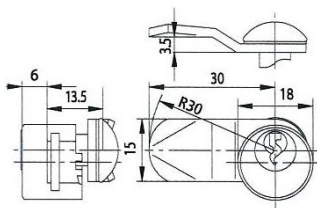

Dimensions:

Fitting hole:

Standard cam:

Dimension: A: 25mm, B: 12mm, C: 10mm

Key blank: 34 W

Cam Lock ZS 76

Technical data:

Surface	Chrome
Fixing	Nut M16x1
Material thickness	1-5mm
Cam type	A
Cam fastening	Nut
Closure obligation	No
Cam path	180°, adjustable in 90° steps
Key blank	33 W
Standard cam	RA 25/0, RA 25/2, RA 25/4
EAN-Code	40 03482 01270 3
Special versions	Keyed alike Keyed alike as per sample Special latch

Dimensions:

Fitting hole:

Fixing:

Standard cam:

Key blank: 36 W V

Cam Lock ZS 86

Technical data:

Surface	Chrome
Fixing	Nut M19x1
Material thickness	1-24mm
Cam type	B
Cam fastening	Nut M6x1
Closure obligation	No
Cam path	180°, adjustable in 90° steps
Key blank	36 W Profil V
Standard cam	RB 40/3, RB 40/6, RB 53/0
EAN-Code	40 03482 26890 2
Special versions	Keyed alike Keyed alike as per sample Special latch

Dimensions:

Key blank 65 R

Cam Lock BK 92 M

Technical data:

Surface	Chrome
Fixing	Clamp spring
Material thickness	1-2mm
Cam type	Own
Cam fastening	Clamp flap
Closure obligation	Yes
Cam path	90°
Key blank	65 R
EAN-Code (loose goods)	40 03482 14110 6
EAN-Code (SB-goods)	40 03482 14111 3
Special versions	Keyed alike Keyed alike as per sample

Dimensions:

Key blank 65 R

Furniture lock MZ 23 / MZ 2320

Technical data:

Surface	MZ 23 polished brass, MZ 2320 nickel plated,
Fixing	Lock case, screw fastening
Zylinderlänge	25mm
Riegelhub	10mm
Zylinderdurchmesser	22mm
Closure obligation	No
Dornmaß	15-40mm, adjustable in 5mm steps
Key blank	65 R
EAN-Code (loose goods) MZ 23	40 03482 04730 9
EAN-Code (SB-goods nur MZ 23)	40 03482 04731 6
EAN (lose Ware) MZ2320	40 03482 04780 4
Special versions	Keyed alike Keyed alike as per sample Master key system