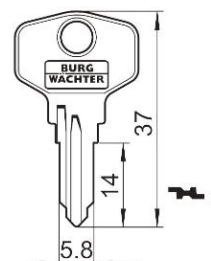

Dimensions:

Fitting hole:

Fixing:

Standard cam:

Key blank: 33 W

Cam Lock ZS 77 H

Technical data:

Surface	Chrome
Fixing	Sleeve
Material thickness	11-18,8mm
Cam type	-
Cam fastening	Screw
Closure obligation	Yes
Cam path	180°, adjustable in 90° steps
Key blank	33 W
Standard cam	RA 23/16
EAN-Code (loose goods)	40 03482 03080 6
EAN-Code (SB-goods)	40 03482 03081 3
Special versions	Keyed alike Keyed alike as per sample Special latch

Dimensions:

Fitting hole:

Fixing:

Standard cam:

Key blank: 33 W

Cam Lock ZS 80

Technical data:

Surface	Chrome
Fixing	Clamp spring
Material thickness	1-2mm
Cam type	A
Usable latch	Cam type A
Cam fastening	Snap ring
Closure obligation	No
Cam path	180°, adjustable in 90° steps
Key blank	33 W
Standard cam	RA 25/0, RA 25/2, RA 25/4
EAN-Code (loose goods)	40 03482 01280 2
Special versions	Keyed alike Keyed alike as per sample Special latch

Dimensions:

Fitting hole:

Fixing:

Standard cam:

Key blank: 33 W

Cam Lock ZS 81

Technical data:

Surface	Chrome
Fixing	Clamp spring
Material thickness	1-2mm
Cam type	A
Cam fastening	Nut M6x1
Closure obligation	No
Cam path	180°, adjustable in 90° steps
Key blank	33 W
Standard cam	RA 25/0, RA 25/2, RA 25/4
EAN-Code (loose goods)	40 03482 03110 0
EAN-Code (SB-goods)	40 03482 03111 7
Special versions	Keyed alike Keyed alike as per sample Special latch

Dimensions:

Fitting hole:

Fixing:

Standard cam:

Key blank: 33 W

Cam Lock ZS 82

Technical data:

Surface	Chrome
Fixing	Clamp spring
Material thickness	1-2mm bzw. 4-5mm
Cam type	A
Cam fastening	Nut M6x1
Closure obligation	No
Cam path	180°, adjustable in 90° steps
Key blank	33 W
Standard cam	RA 25/0, RA 25/2, RA 25/4
EAN-Code (loose goods)	40 03482 01290 1
Special versions	Keyed alike Keyed alike as per sample Special latch