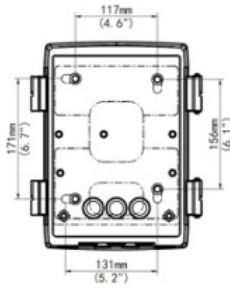

BURG-GUARD GmbH
Wormgermühle, 58540 Meinerzhagen, Germany
Tel.: +49 2358 905 490, Fax: +49 2358 905 499
BURG-GUARD@burg.biz, www.burg-guard.com

Our products undergo constant development. Please refer to the price list for our most up-to-date product program. Errors and omissions excluded. No responsibility accepted for accuracy of images.