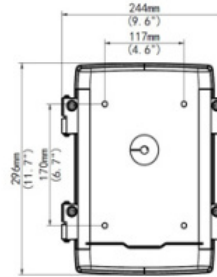

BURG-GUARD GmbH
Wormgermühle, 58540 Meinerzhagen, Germany
Tel.: +49 2358 905 490, Fax: +49 2358 905 499
BURG-GUARD@burg.biz, www.burg-guard.com

Our products undergo constant development. Please refer to the price list for our most up-to-date product program. Errors and omissions excluded. No responsibility accepted for accuracy of images.