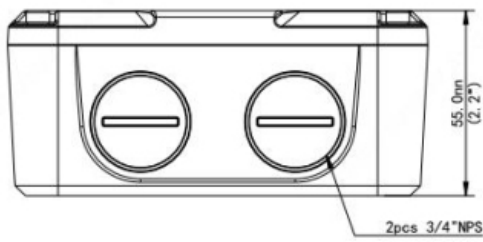

► Recommended Accessories

TR-UP06-IN

Uniview pole mount suitable for IPC54X/IPC56X Series, Outdoor