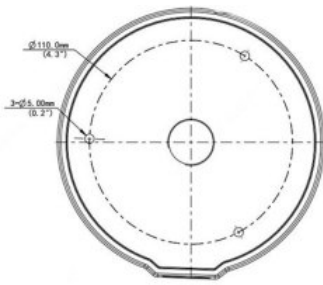

BURG-GUARD GmbH
Wormgermühle, 58540 Meinerzhagen, Germany
Tel.: +49 2358 905 490, Fax: +49 2358 905 499
BURG-GUARD@burg.biz, www.burg-guard.com

Our products undergo constant development. Please refer to the price list for our most up-to-date product program. Errors and omissions excluded. No responsibility accepted for accuracy of images.