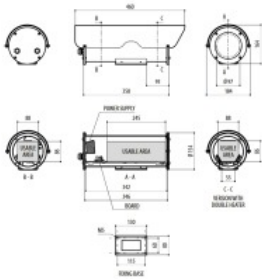

steel wiper 24Vac NXCTPG13SS - Kit of 2xPG 13.5 stainless steel cable glands IP68 for stainless steel housings

► Weitere Bilder:

BURG-GUARD GmbH
Wormgermühle, 58540 Meinerzhagen, Germany
Tel.: +49 2358 905 490, Fax: +49 2358 905 499
BURG-GUARD@burg.biz, www.burg-guard.com

Our products undergo constant development. Please refer to the price list for our most up-to-date product program. Errors and omissions excluded. No responsibility accepted for accuracy of images.