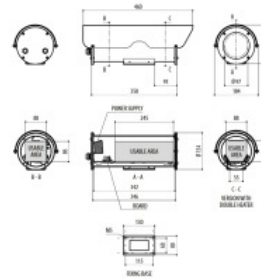

steel wiper 24Vac NXCTPG13SS - Kit of 2xPG 13.5 stainless steel cable glands IP68 for stainless steel housings

► Weitere Bilder:

BURG-GUARD GmbH
Wormgermühle, 58540 Meinerzhagen, Germany
Tel.: +49 2358 905 490, Fax: +49 2358 905 499
BURG-GUARD@burg.biz, www.burg-guard.com

Our products undergo constant development. Please refer to the price list for our most up-to-date product program. Errors and omissions excluded. No responsibility accepted for accuracy of images.