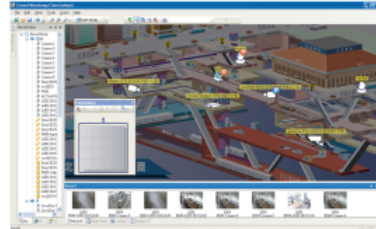

NUUO®

NCS-BASE

NUUO CMS Base License incl. 48 Cam.
8 I/O Connections

PRODUCT DESCRIPTION

► Application:

The NUUO NVR-based Central Management System (NCS) is a powerful system designed for large-scale and high level enterprise projects. CMS can manage all NUUO product lines including NDVR Hybrid, NVR, DVR and NVRmini. The NUUO NCS supports unlimited cameras, I/O device, POS, servers and users. The controls and operation of NUUO CMS is clear cut and map centric. It has the most powerful alarm management system among all NUUO product lines and can control unlimited matrices viewing consoles in the centralized control room. NCS Matrix offers a video wall for users to get video and manage alarm efficiently and instantly.