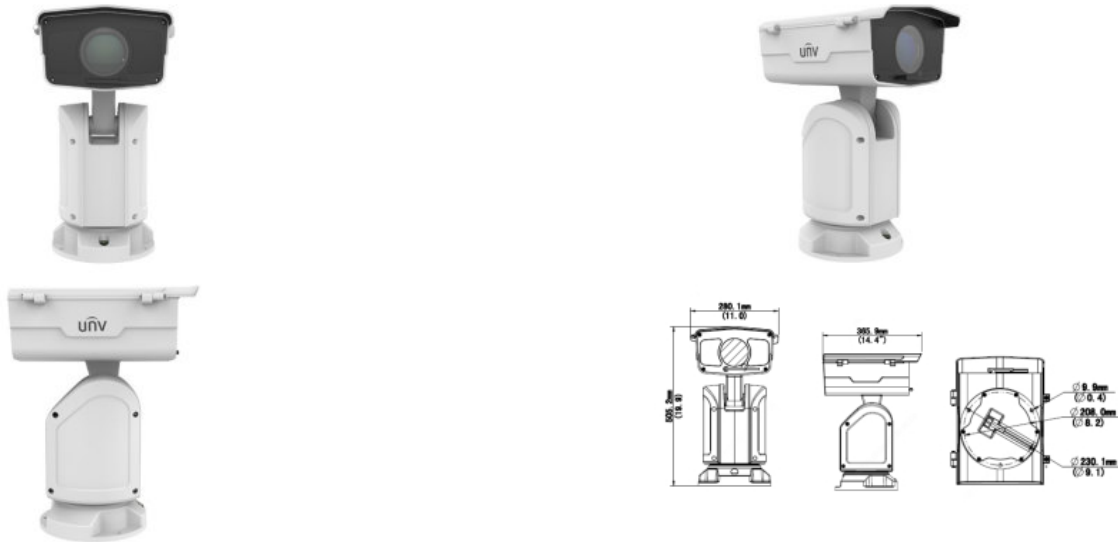

#### ► Application:

2MP 44X Lighthunter Intelligent Network Positioning system ?High quality image with 2MP,1/2.8?? CMOS sensor ?1920\*1080@60fps in the main stream ?Triple streams ?44X Optical Zoom ?Support Optical defog, Self-adaptive defog ?Smart IR, up to 400m (1312ft) IR distance ?Rain-sensing auto wiper ?Power supply: DC  $\pm 48V \pm 25\%$ , DC  $24V \pm 15\%$ (DC20V~DC60V), AC  $24V \pm 25\%$  ?Alarm 7 in and 2 out, Audio 1 in and 1 out ?IP67 ingress protection

### ► Recommended Accessories

|              |   |
|--------------|---|
| TR-WM04-IN   | Uniview Wall mounting indoor f. IPC323X Serie                       |
| TR-SM04-IN   | Uniview adaptor plate indoor, suitable for IPC323 dome series       |
| TR-UF45-E-IN | Uniview Fixed Dome adaptor plate, Indoor, Ceiling and wall mounting |
| TR-JB04-C-IN | Uniview Dome junction box Wall installation                         |