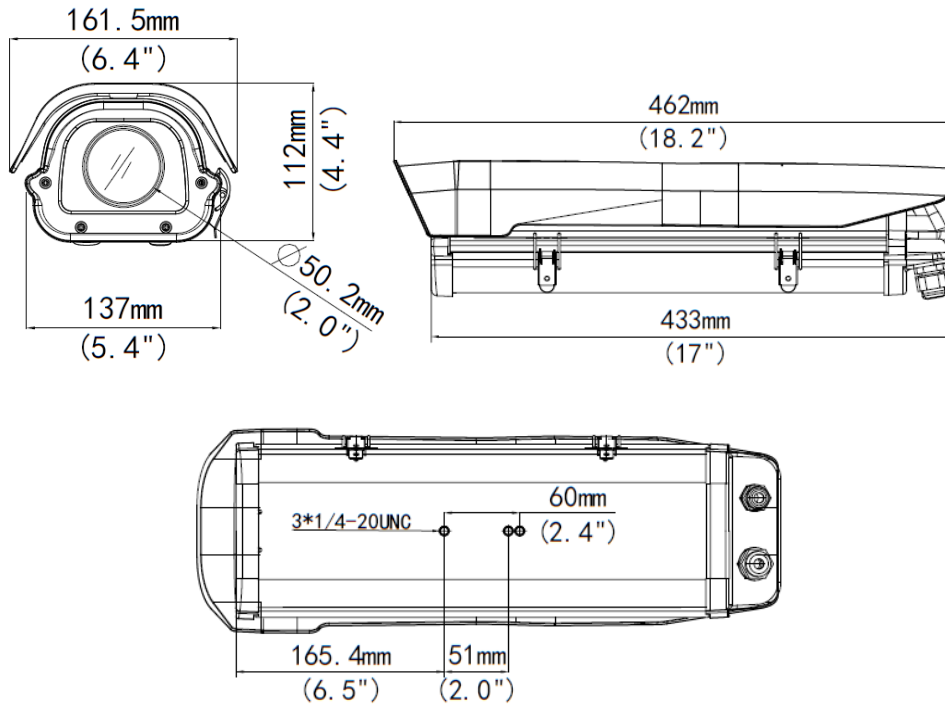

Specifications

Housing	HS-217SHB-IR
Application	Outdoor (including sun shade, Heater, Fan)
Ingress Protection	IP66
Power supply	AC24V
Power	Heater: 10W, Fan: 1.8W, IR LED: 18W
Operating Condition	-40°C~+60°C (-40°F ~ 140°F) Humidity ≤ 100% RH (non-condensing)
Working conditions of temperature control module	The heating on: $\geq 5 \pm 5^\circ\text{C}$, The fan opens when the heat is turned on Open the fan: $\leq 40 \pm 5^\circ\text{C}$
Dimensions (L x W x H)	Outside: 462mm x 161mm x 112mm (18.2" x 6.3" x 4.4") Inside: 300 x 105 x 78.5mm (11.8" x 4.1" x 3.1")
Weight	1.65KG (3.63lb)
Material	Shell: aluminum alloy Sun shade: plastic Front and rear lids: plastic

Dimensions

Accessories

Housing	Amount	Remarks
Pendant mount	1	17" outdoor basic protection shield ,Sun shade, Heating,fan

Installation mode	Accessories	Description
Pendant mount	AE-TR-CM06	/
Wall mount	Indoor: AE-TR-WM06-A Outdoor: AE-TR-WM06-B	/
Rail mount	AE-TR-UV06-A + AE-TR-UP06	/
Standing pole mount	AE-TR-WM06-B + AE-TR-UP06	/
Pole mount	AE-TR-UV06-A	/