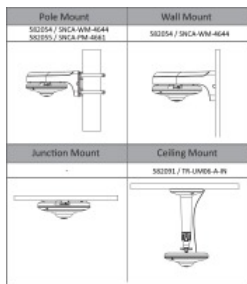

Weitere Bilder:

► Recommended Accessories

SNPS-12D2	SANTEC stabilized power supply 12 V DC, 1.5 A, plug
TR-UM06-A-IN	UniView wall and ceiling mounting box camera, indoor
SNCA-WM-4644	wall bracket for SNC-431FEIF, 211FDIA, SCC-241KDIA, SNC-231RZNA
SNCA-PM-4661	Mastadapter inkl. Spannbänder von 80 bis 130 mm
SNCA-MK-136	Adapter / mounting kit for BURGcam DOME 303