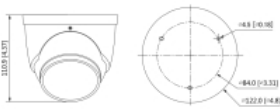

► Recommended Accessories

SNPS-12D2	SANTEC stabilized power supply 12 V DC, 1.5 A, plug
SNCA-MK-4633	Adapter plate for SNC-231RDIA, SNC-431RDIA, SNC-241DDIA, SNC-831DDIA
SNCA-CMT-4852	Ceiling Mount for SANTEC IP Speed-Dome
SNCA-PM-4661	Mastadapter inkl. Spannbänder von 80 bis 130 mm
SNCA-WM-4645	Wall bracket for IP cameras
SANSWITCH-10430	4-Port ePoE Switch For transmission over 800m
BWNET-10120	1-Kanal 30W PoE Netzteil 56V 30W Gigabit Active POE injector
SNCA-MK-4631	Adapter / mounting kit for SNC-211FDIA and SNC-231RZNA