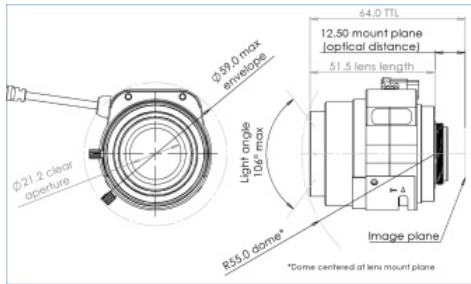

► Technical specifications:

Type	DC vario lens
Format	1/1.7"
Mount	CS
Max. resolution	4K (12MP)
Day/night correction (IR)	Yes
Aspherical	Yes
Focal length (mm)	4-10mm
Angle of view (horizontal)	122° - 31° @1/3"
Aperture range	F1.4-F3.6
Iris regulation	DC
Iris control	Automatic
Focus control	Manual
Zoom control	Manual
Dimensions DxH (mm)	45 x 51.6
Cable length (mm)	230
Weight	78g

Weitere Bilder:

Field of view for sensor sizes						
Sensor size	1/1.7"	1/1.8"	1/1.8" 4K*	1/2"	1/2.3"	1/2.5"
Horizontal	112° - 44°	110° - 43°	110° - 43°	93° - 37°	90° - 36°	83° - 33°
Vertical	81° - 33°	71° - 29°	52° - 21°	68° - 28°	67° - 27°	60° - 25°
Diagonal	149° - 55°	139° - 52°	126° - 48°	120° - 46°	117° - 45°	106° - 42°

*4K format = 4000 x 2000 pixels

► Recommended Accessories

BWNC-442RLNNE

SANTEC 4 MP IP box camera, 120dB True WDR, 2D/3DNR, C/S Mount, ePoE, 12VDC/24VAC, IVA

BURG-GUARD GmbH
 Wormgermühle, 58540 Meinerzhagen, Germany
 Tel.: +49 2358 905 490, Fax: +49 2358 905 499
 BURG-GUARD@burg.biz, www.burg-guard.com