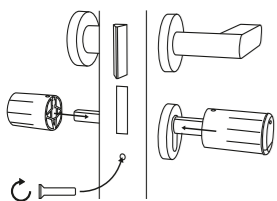

EXCLUSIVE TO BURG-WÄCHTER!

IT JUST FITS! NO MEASURING NECESSARY! THE secuENTRY easy CYLINDER FLEXIBLY ADAPTS TO ALL DOORS WITH THICKNESSES OF UP TO 118 MM.

It's really easy:

Remove the old cylinder, replace it with a secuENTRY easy cylinder and adjust it to your door thickness, tighten the screw. Done!