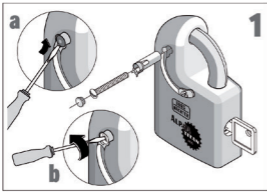

Demontage | Disassembly