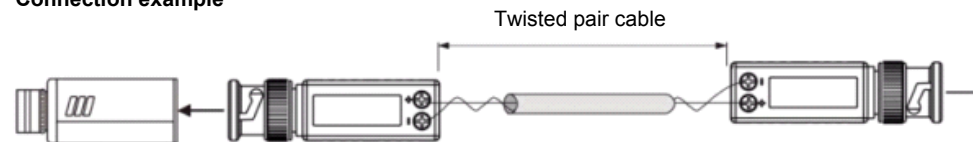

Connection example