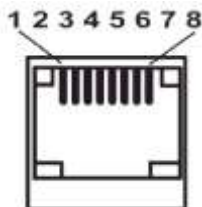

© Copyright by SANTEC BW AG, Ahrensburg (Germany)

**Passive compact video balun**

**Model:  
M-500AK**

**Pin assignment for RJ-45 system connector**

Pin	Video
1	Video 1 +
2	Video 1 -
3	NC
4	Power 1 -
5	Power 1 +
6	NC
7	Power 1 +
8	Power 1 -