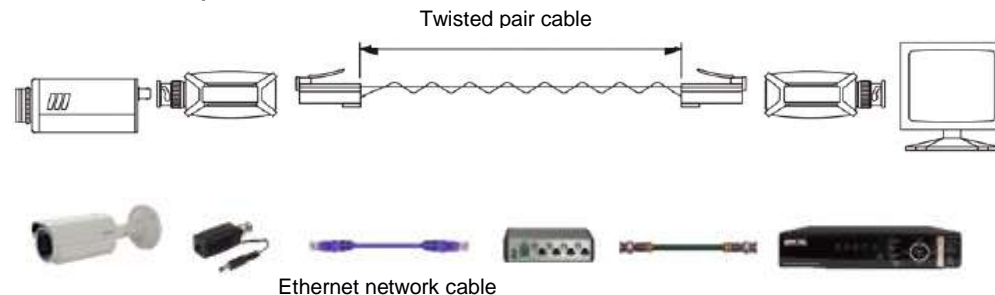

Connection examples

Please also read the supplemental sheet on safety precautions and safety instructions.

Notes on waste disposal

Please respect the local legal regulations on waste if you need to dispose of discarded appliances.

This symbol means that electrical appliances need to be disposed of properly and not simply with unsorted household refuse. Please respect local regulations on waste disposal.

Copyright

All rights reserved. This publication may not be reproduced, stored in a retrieval system or transmitted, in any form or by any means (electronic, mechanical, photocopying, recording or otherwise), without the written prior permission of SANTEC BW AG. No reproduction of any part or excerpts thereof are permitted.

Errors excepted. Specifications are subject to change without notice for quality improvement.

SANTEC is a registered trademark of SANTEC BW AG. All other companies or products mentioned in this publication are trademarks, registered trademarks or brands of the respective company.

© Copyright by SANTEC BW AG, Ahrensburg (Germany)