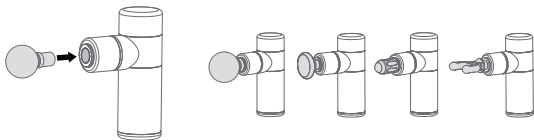

SWEETSPOT

MINI MESSAGE GUN™

USER MANUAL

Overview

Main Body

Massage Head

Spherical Head

For overall use, relax soft tissues & sensitive muscles

Flat Head

Massage flat major muscle groups

Cone Head

Pinpoint muscle treatment.
For Joints, Deep Tissue and Trigger Points

U-shaped Head

Massage Neck, Spine and Achilles Tendon

Start to Use

Install/ Replace Massage Head

Install a massage head into the hole in front of the device according to your need.

Power ON/OFF

PRESS & HOLD the Power Button to power ON/OFF.

- ※ Use it after powering on for 5s.
- ! Do not use it while charging.

Selecting Gears

Single tap Power Button to select gears after powering on.

Cycle through first gear/ second gear/ third gear and fourth gear.

Indicator

Battery Indicator

Light	Status	Description
Red	■ ■ ■ ■ ■ ■ ■ ■ ■ ■	Charging while power OFF
Green	■ ■ ■ ■ ■ ■ ■ ■ ■ ■	Charge complete