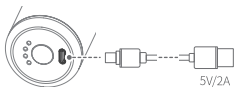

Selecting Gears

Single tap Power Button to select gears after powering on.

Cycle through first gear/ second gear/ third gear and fourth gear.

Indicator

Battery Indicator

Light	Status	Description
Red	■ ■ ■ ■ ■ ■ ■ ■ ■ ■	Charging while power OFF
Green	■ ■ ■ ■ ■ ■ ■ ■ ■ ■	Charge complete

Gear Indicator

Light	Status	Description
Blue	● ○ ○ ○	First gear
Blue	● ● ○ ○	Second gear
Blue	● ● ● ○	Third gear
Blue	● ● ● ●	Fourth gear
Blue	● ○ ○ ○	Low power and auto power OFF

Charging

! Do not use it while charging