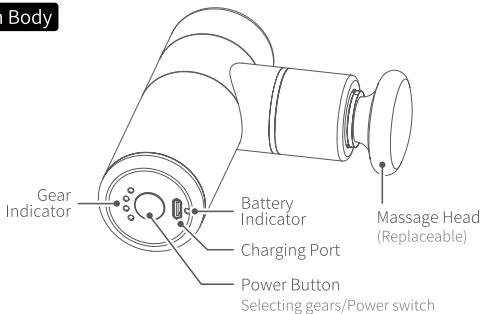

SWEETSPOT

MINI MESSAGE GUN™

USER MANUAL

Overview

Main Body

Massage Head

Spherical Head

For overall use, relax soft tissues & sensitive muscles

Install a massage head into the hole in front of the device according to your need.

Power ON/OFF

PRESS & HOLD the Power Button to power ON/OFF.

- ※ Use it after powering on for 5s.
- ! Do not use it while charging.

Selecting Gears

Single tap Power Button to select gears after powering on.

Cycle through first gear/ second gear/ third gear and fourth gear.

Indicator

Battery Indicator

Light	Status	Description
Red	■ ■ ■ ■ ■ ■ ■ ■ ■ ■	Charging while power OFF
Green	■ ■ ■ ■ ■ ■ ■ ■ ■ ■	Charge complete