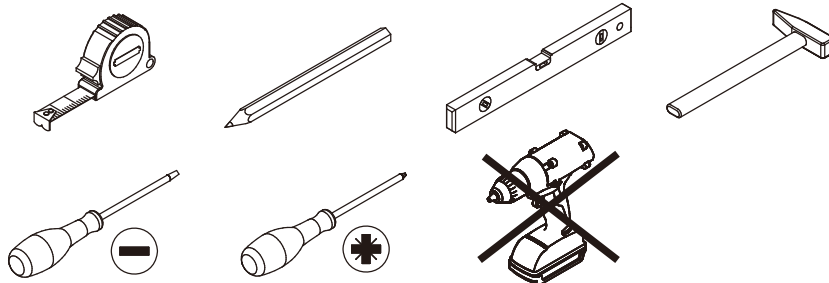

IMPORTANT !

It is important that any product which is assembled using any kind of screw is re-tightened 2 weeks after assembly, and once every 3 months - in order to assure stability through-out the lifespan of the product.

Do not use an electric screwdriver, and do not use too much force when installing, because the board is easy to break.

Parts List / Teileliste

Please prepare the following tools

When installing, please carefully confirm whether each screw corresponds to the manual, accessories with similar shapes can be distinguished by size