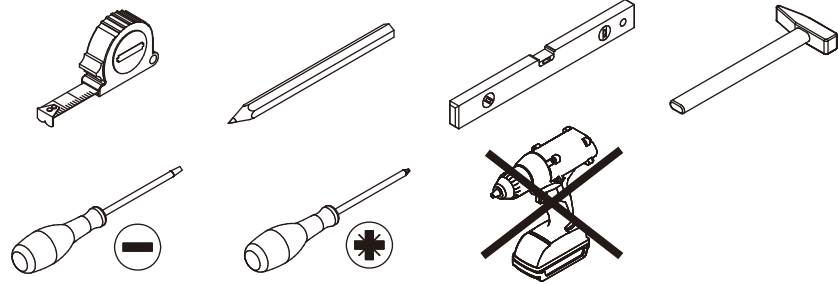

IMPORTANT !

It is important that any product which is assembled using any kind of screw is re-tightened 2 weeks after assembly, and once every 3 months - in order to assure stability through-out the lifespan of the product.

Do not use an electric screwdriver, and do not use too much force when installing, because the board is easy to break.

Please prepare the following tools

When installing, please carefully confirm whether each screw corresponds to the manual, accessories with similar shapes can be distinguished by size