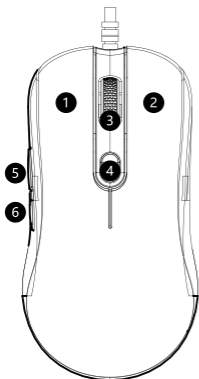

WARNING:
Water and Beverages can't be
poured into the Keyboard.

中国制造/Made in China

注意 事项

人为损坏不局限于键盘进水、高处坠落、过度用力拉扯线材等，键盘为电子产品请按照电子产品保护方式爱惜使用。

Product Introduction

The AG325C features a symmetrical design with a universal grip, making it suitable for most users in both gaming and working environments.

- ① Left mouse button
- ② Right mouse button
- ③ Scroll wheel
- ④ DPI button
- ⑤ Forward button
- ⑥ Back button

Mouse parameters

model	AG325C	Type	Symmetrical
size	125*65*37mm	Line length	1.8m
Weight (including line)	117g	Weight (excluding lines)	80.5g
Connection method	USB	Number of buttons	Six
engine	A824F	Micro movement	Kailh 80 million
Return rate	500HZ	Standard/ regulatory requirements	CE FC K
DPI	400/1200(default)/2400/4800/7200/12800 Switch by DPI button (memorable)		