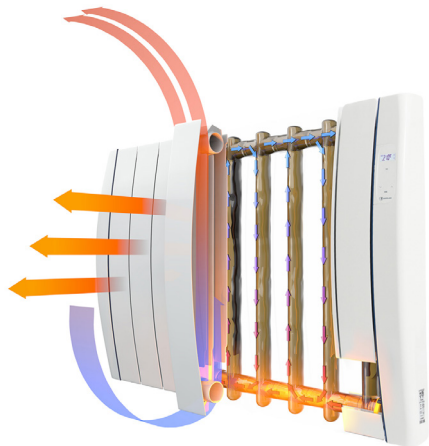

 Electric Radiator

TTPLUS

The comfort you need

EVERYDAY COMFORT 

Electric Radiator

TTPLUS

Rely on our unique
"consumption control" function

With its **150 W per element** and our technology, you will be able to know in real time the electricity consumption of your radiators to maximise savings without sacrificing comfort.

Thanks to our exclusive consumption control function, you will be able to know in real time the electricity consumption of your **TTPLUS** radiators to maximise savings without sacrificing comfort.

Now with its **LCD display** and intuitive buttons you will find it easier to programme your **TTPLUS** and use all its functions.

Display panel

Dynamic fluid with high thermal inertia

150 W per element

TT4PLUS

TT6PLUS

TT8PLUS

TT10PLUS

TT12PLUS

SPECIFICATIONS & FEATURES

- Bespoke programming.
- Manual or automatic mode.
- 3 modes: comfort, economy and anti-freeze.
- High-quality aluminium elements.
- Dynamic fluid with high thermal inertia.
- Digital PID chronothermostat with accuracy +/-0.2°C.
- Safety thermal limiter.
- Daily and monthly consumption reports.
- Power cable with plug included.