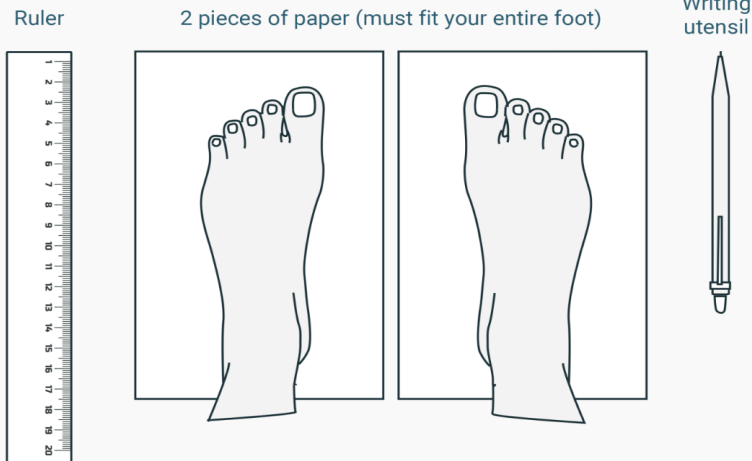

How to measure shoe size at home

Step 1 - Prepare

Tips:

1. Measure in the evening, when the foot is at its fullest shape
2. Be barefoot or put on socks that you plan to wear with the new shoes
3. Stand on a hard surface

Step 2 - Outline the foot

Tips:

1. ask a friend to help you
2. stand straight with your weight equally distributed on both legs
3. trace both feet because it's normal for one to be longer than the other

Step 3 - Measure foot length

Tips:

1. measure the distance between two most prominent points (from back of the heel to the end of the longest toe)
2. write down the numbers you get
3. use measurements of the longer foot

SIZE GUIDE

Gender	ZUQO SIZE	BATA	APEX	INCH
Female	35	2	35	8
Female	36	3	36	8.5
Female	37	4	37	8.85
Female	38	5	38	9
Male & Female	39	6	39	9.25
Male & Female	40	7	40	9.5
Male & Female	41	8	41	9.75
Male	42	9	42	10
Male	43	10	43	10.5
Male	44	11	44	11