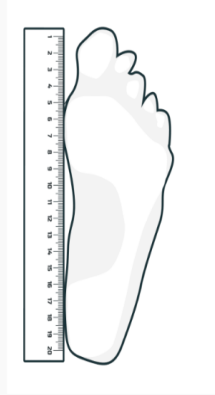

How to measure shoe size at home

Step 1 - Prepare

Tips:

1. Measure in the evening, when the foot is at its fullest shape
2. Be barefoot or put on socks that you plan to wear with the new shoes
3. Stand on a hard surface

Step 2 - Outline the foot

Tips:

1. ask a friend to help you
2. stand straight with your weight equally distributed on both legs
3. trace both feet because it's normal for one to be longer than the other

Step 3 - Measure foot length

Tips:

1. measure the distance between two most prominent points (from back of the heel to the end of the longest toe)
2. write down the numbers you get
3. use measurements of the longer foot

SIZE GUIDE

Gender	ZUQO SIZE	BATA	APEX	INCH
Female	35	2	35	8
Female	36	3	36	8.5
Female	37	4	37	8.85
Female	38	5	38	9
Male & Female	39	6	39	9.25
Male & Female	40	7	40	9.5
Male & Female	41	8	41	9.75
Male	42	9	42	10
Male	43	10	43	10.5
Male	44	11	44	11