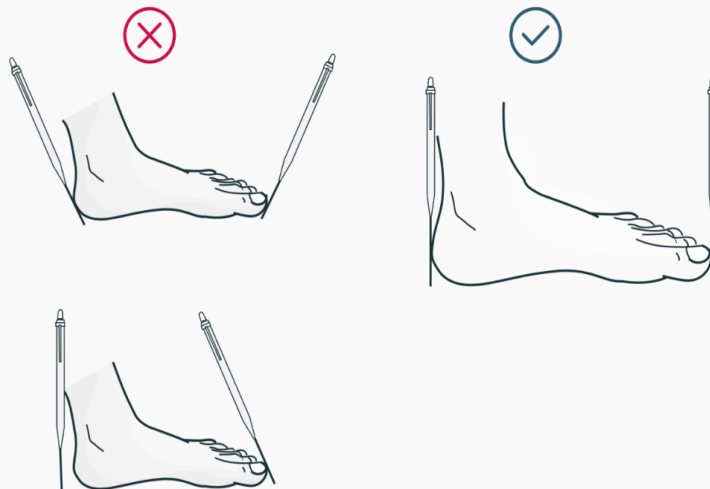

How to measure shoe size at home

Step 1 - Prepare

Tips:

1. Measure in the evening, when the foot is at its fullest shape
2. Be barefoot or put on socks that you plan to wear with the new shoes
3. Stand on a hard surface

Step 2 - Outline the foot

Tips:

1. ask a friend to help you
2. stand straight with your weight equally distributed on both legs
3. trace both feet because it's normal for one to be longer than the other