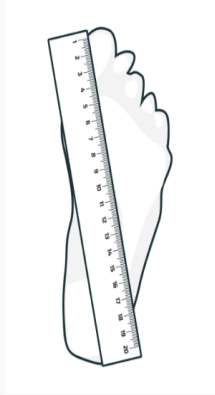

How to measure shoe size at home

Step 1 - Prepare

Tips:

1. Measure in the evening, when the foot is at its fullest shape
2. Be barefoot or put on socks that you plan to wear with the new shoes
3. Stand on a hard surface

Step 2 - Outline the foot

Tips:

1. ask a friend to help you
2. stand straight with your weight equally distributed on both legs
3. trace both feet because it's normal for one to be longer than the other

Step 3 - Measure foot length

Tips:

1. measure the distance between two most prominent points (from back of the heel to the end of the longest toe)
2. write down the numbers you get
3. use measurements of the longer foot

SIZE GUIDE

Gender	ZUQO SIZE	BATA	APEX	INCH
Female	35	2	35	8
Female	36	3	36	8.5
Female	37	4	37	8.85
Female	38	5	38	9
Male & Female	39	6	39	9.25
Male & Female	40	7	40	9.5
Male & Female	41	8	41	9.75
Male	42	9	42	10
Male	43	10	43	10.5
Male	44	11	44	11