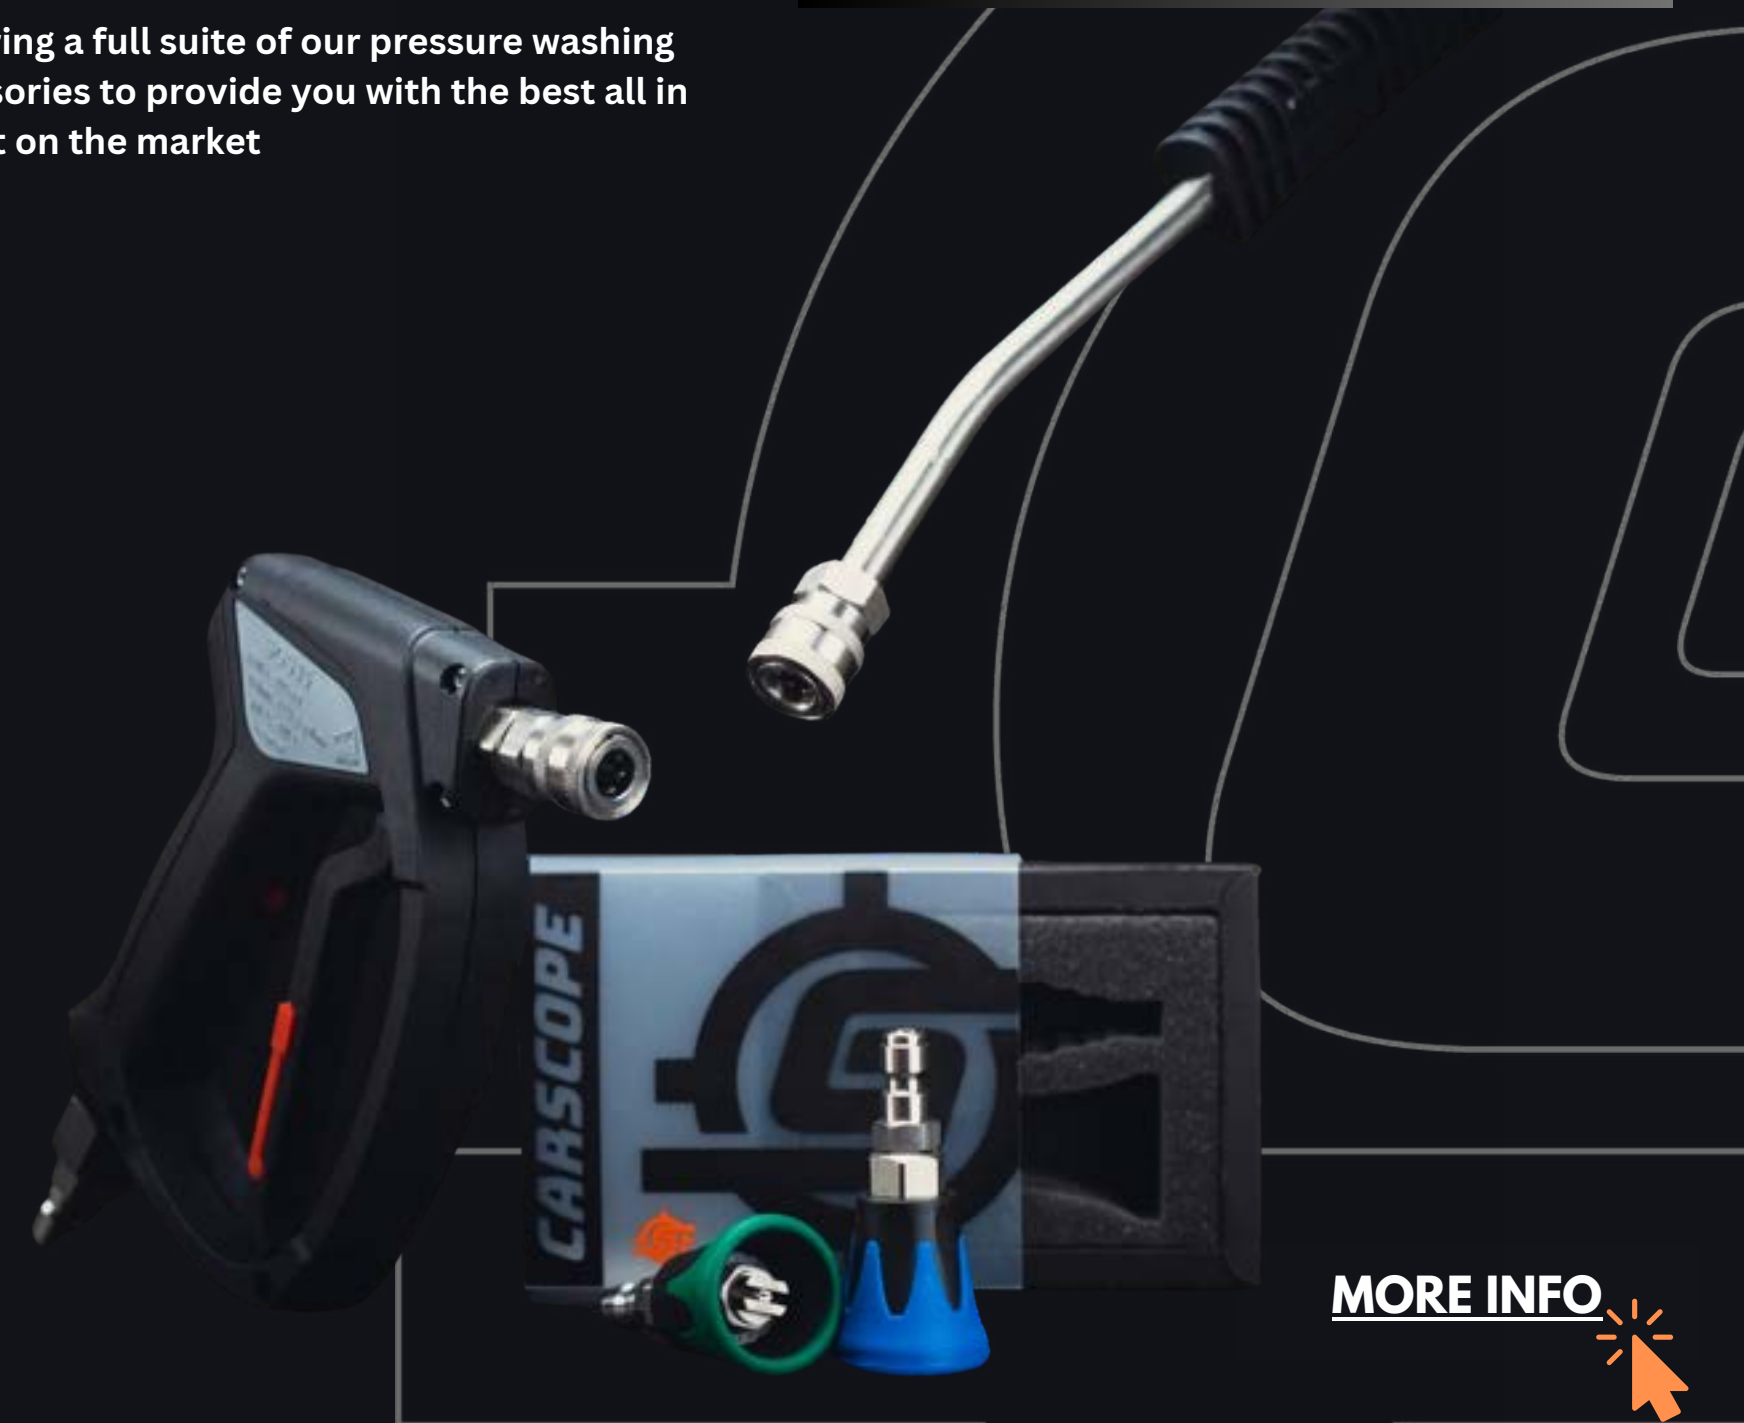

[MORE INFO](#)

SOLD AS A KIT: GUN/WAND & TWO NOZZLES