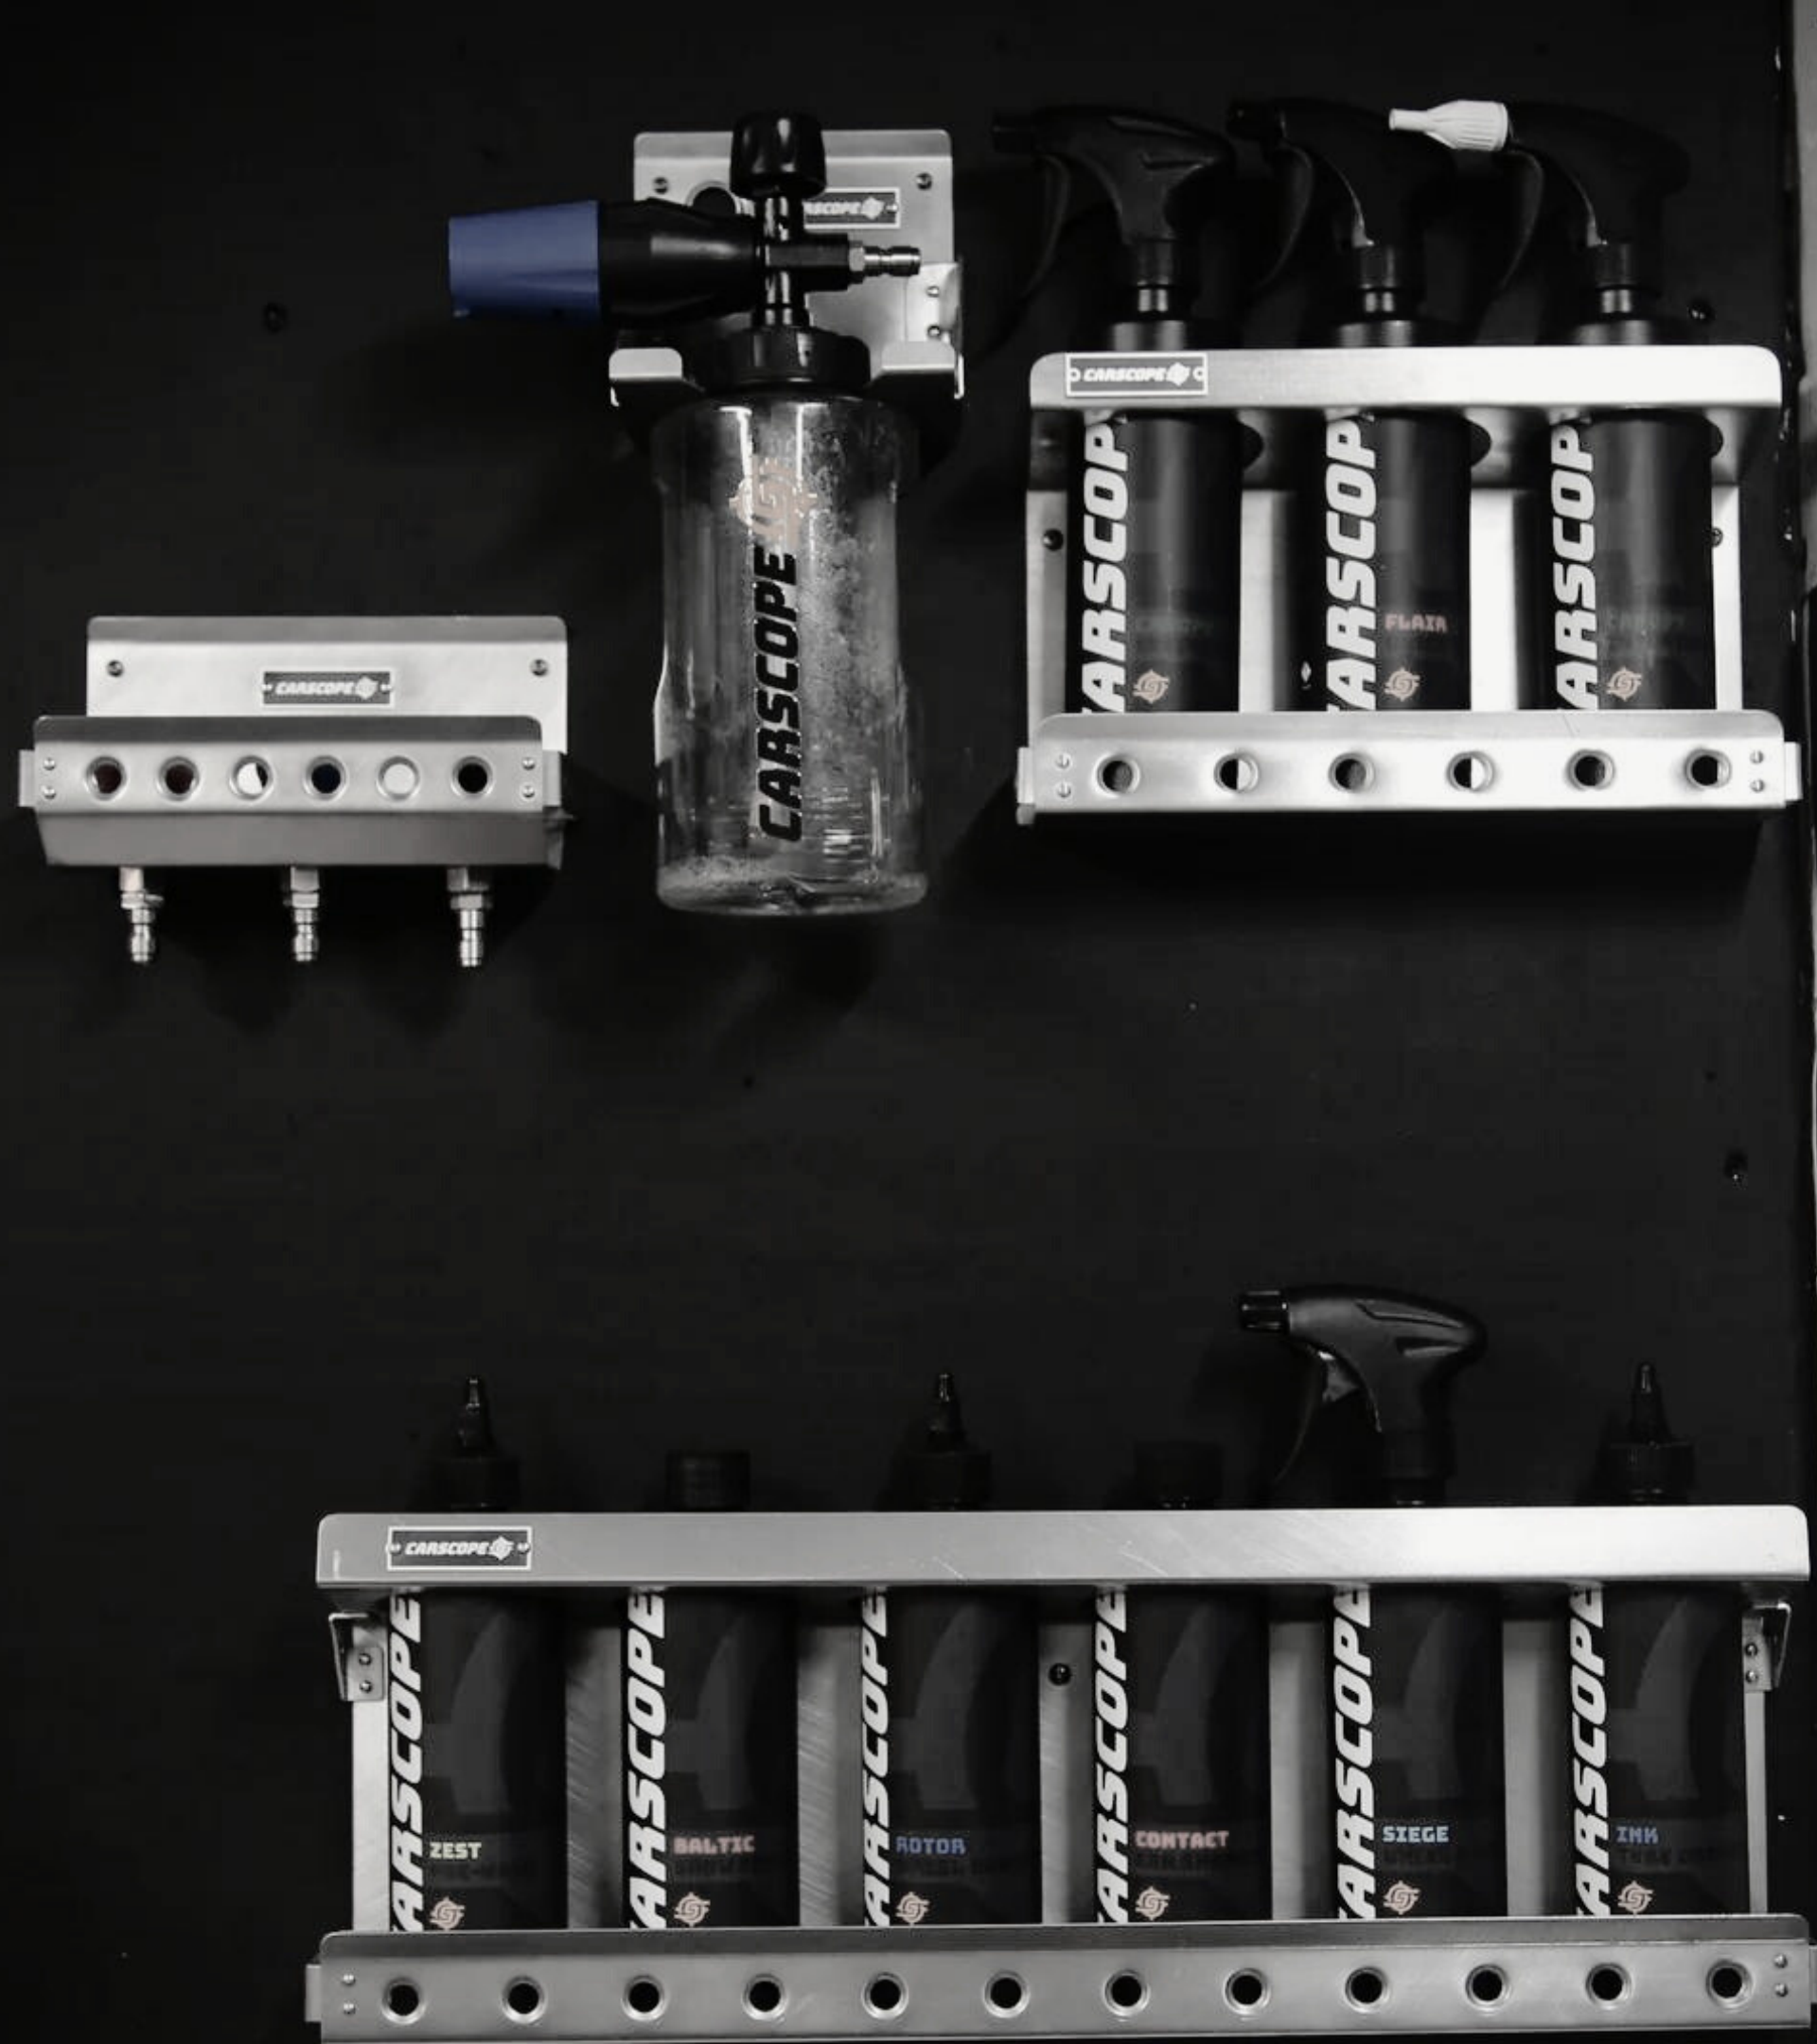

AIRCRAFT DETAILING STORAGE

Finally form meets function.

Featuring Hand folded and riveted construction with swaged holes for strength, these aluminium holders are both robust and functional.

HAND CRAFTED IN THE UK

MADE FROM ALUMINIUM

WALL MOUNTED