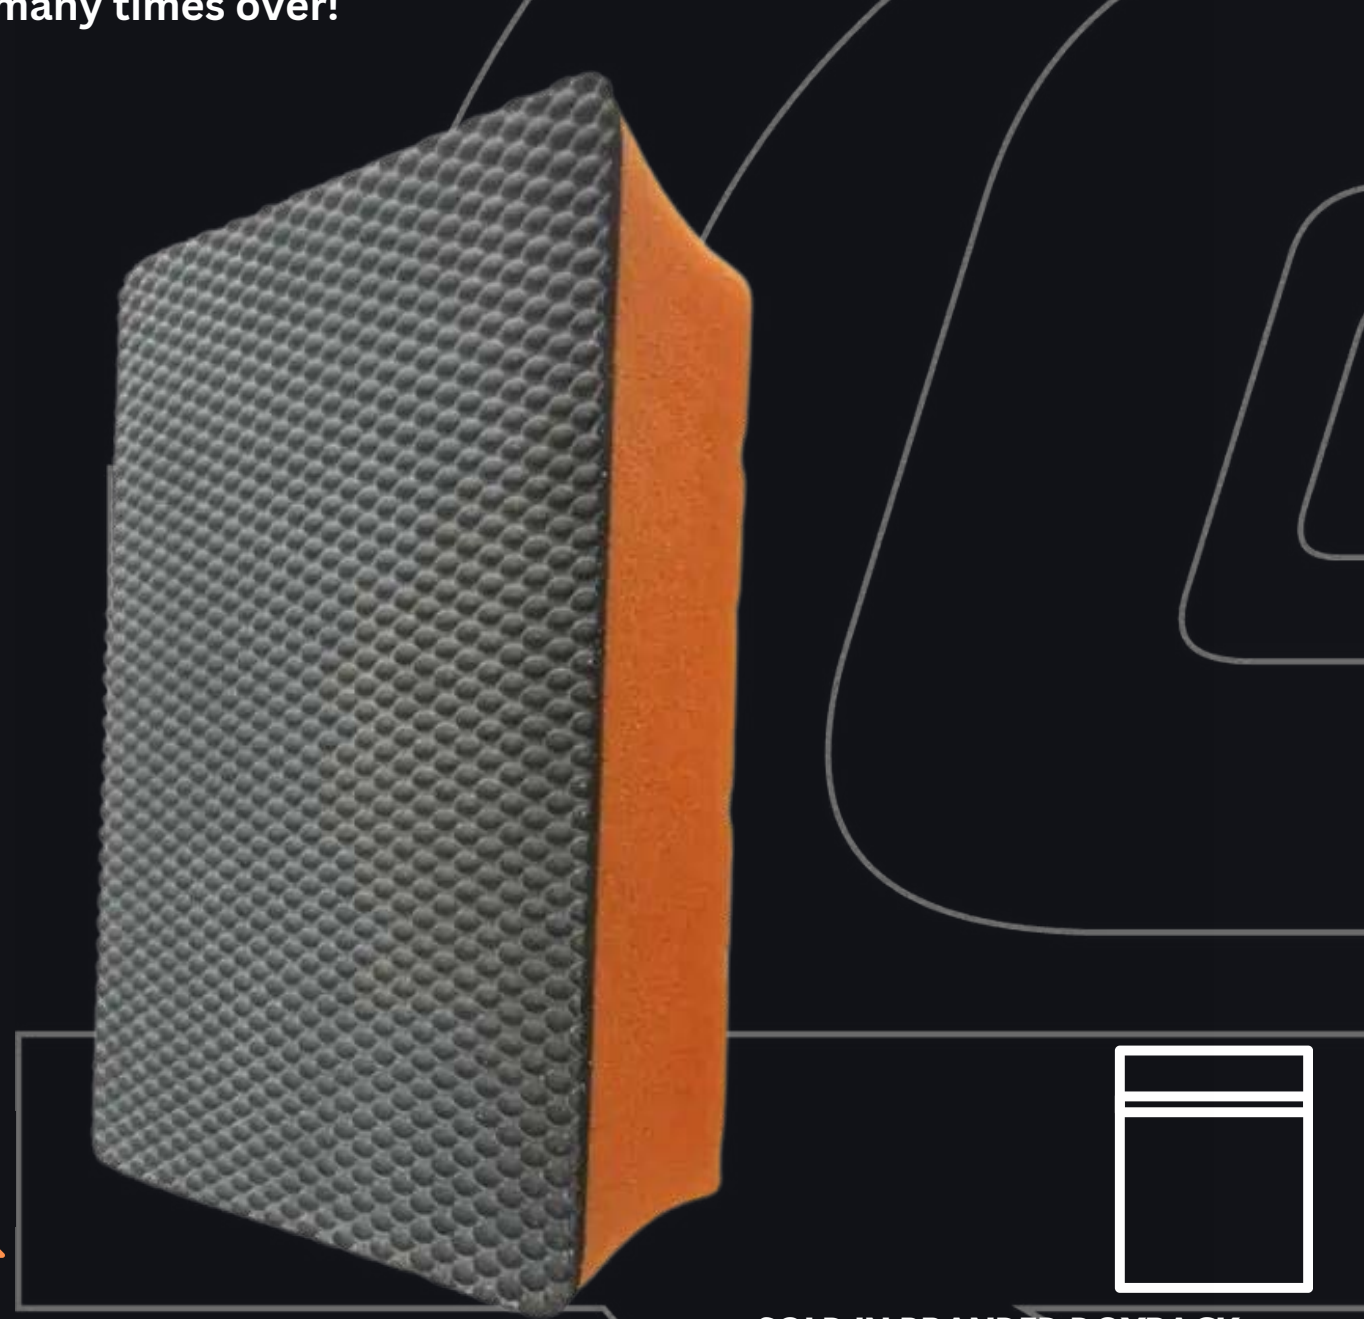

PAINT DECONTAMINATION SPONGE

Designed to remove impurities from paint prior to polishing (think tar, tree sap, fallout and contamination) this little sponge is much faster and more convenient compared to traditional clay bar. Also can be reused many times over!

**SUITABLE FOR PAINT, GLASS AND
WHEELS!**

**THICK SPONGE TO SOAK UP
SHAMPOO**

REUSABLE