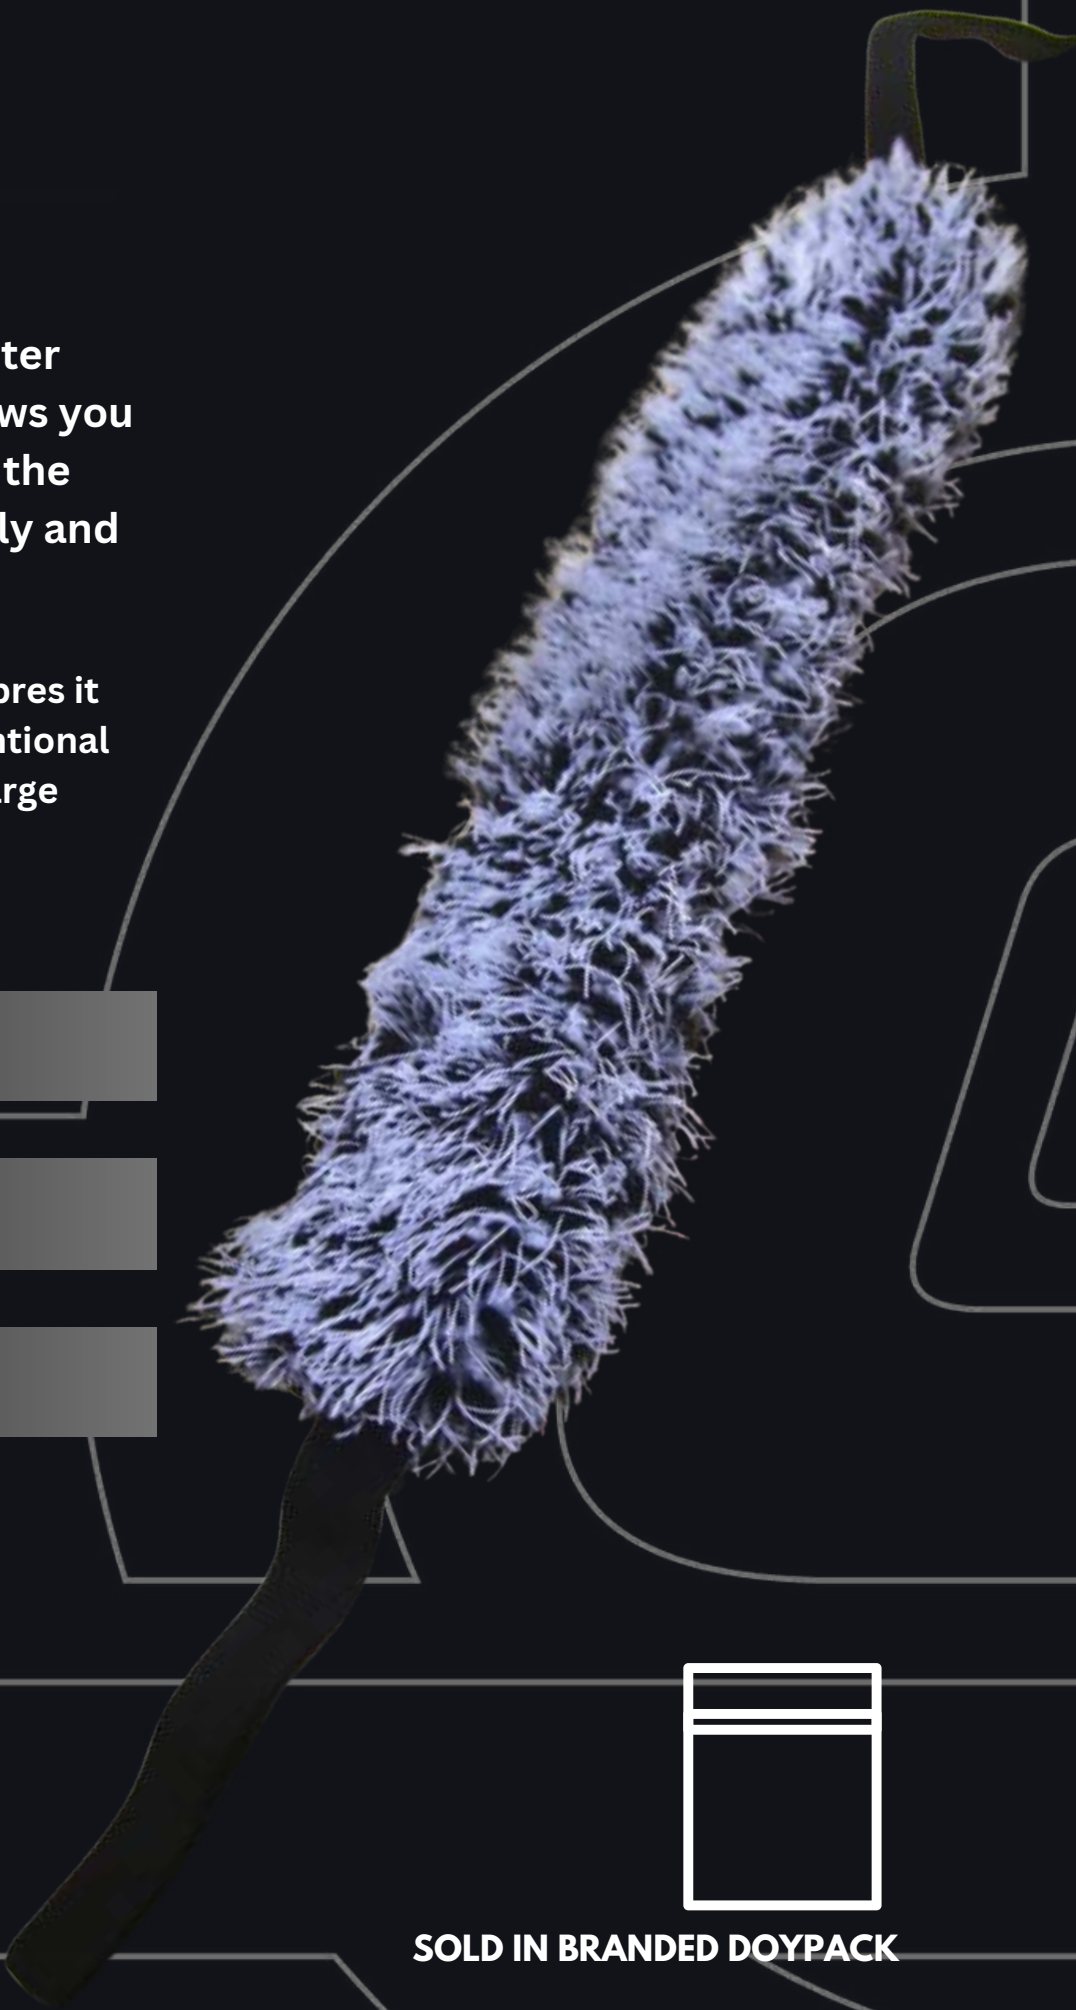

SOLD IN BRANDED DOYPACK