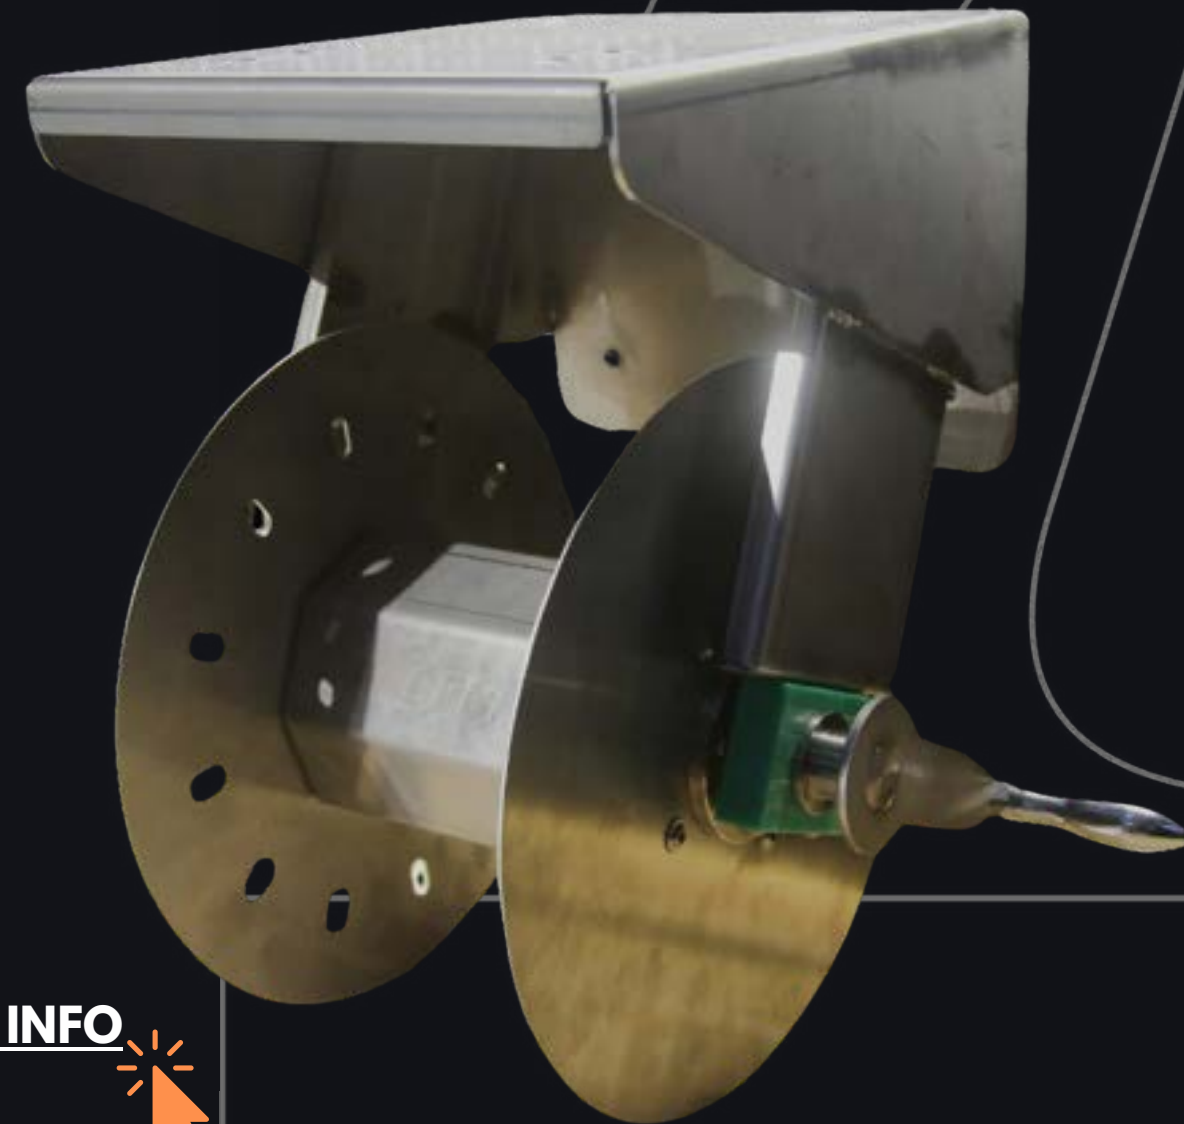

SMOOTH EXTERIOR

MADE IN GERMANY

ANTI-KINK

[MORE INFO](#)

SOLD INDIVIDUALLY

STAINLESS HOSE REEL

Made completely from stainless steel and featuring a unique locking mechanism

two versions, a standalone reel and a reel with an integrated shelf, meaning those of you looking to do a van or wall mounted system have a nice neat package ready to go!

MADE IN THE UK

FULLY STAINLESS STEEL

WALL MOUNTED

MORE INFO

SOLD INDIVIDUALLY

HOSE PLUGS

Handy little plugs are designed to quick connect into 3/8" coupling on the end you hose when not in use. They stop the annoying water dribble you get when reeling up your hose after use.