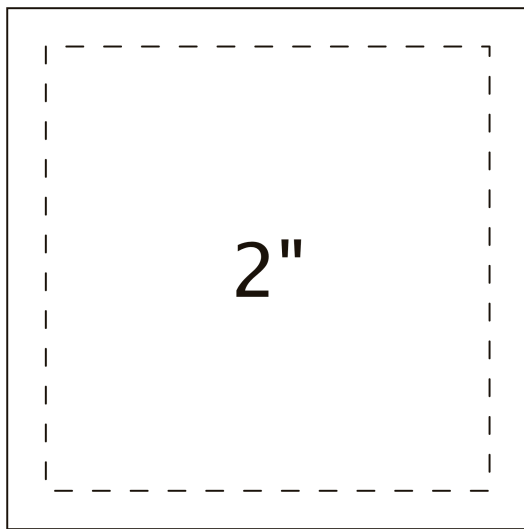

# Custom Button Template

Cut Line - 1.313"  
Picture Size - 0.875"

Cut Line - 1.630"  
Picture Size - 1.187"

Cut Line - 2.625"  
Picture Size - 2.125"

Cut Line - 2.713"  
Picture Size - 2.311"

Cut Line - 2.713"  
Picture Size - 2.311"

Use this template to scale your graphics. All images must fit inside of the dotted line.

Template is property of [InclusiveRandomness.com](http://InclusiveRandomness.com)