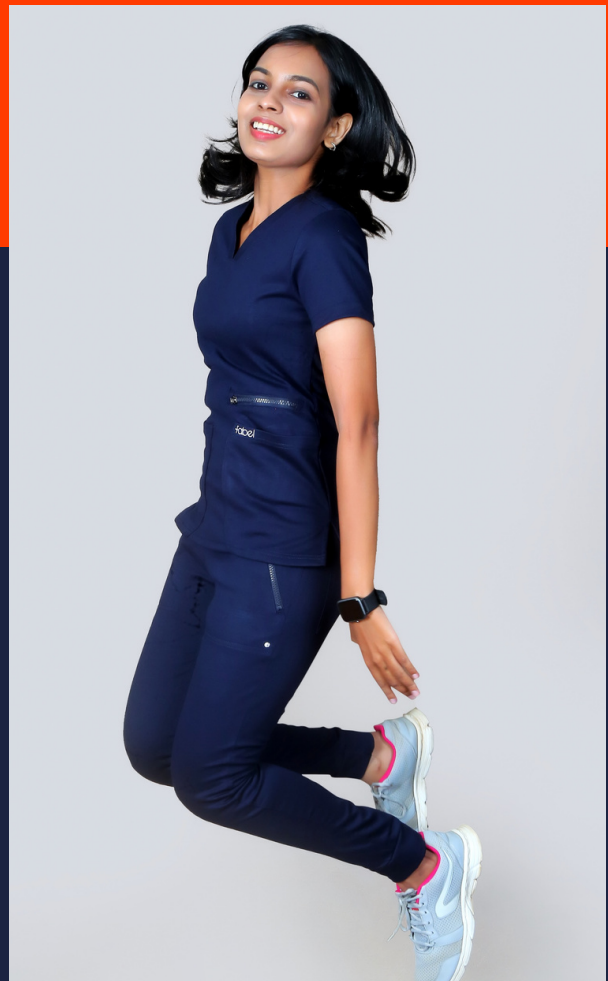

1. Super soft , stretchy , stain resistant (upto20 washes) with antimicrobial elements.

1 functional pocket

The fabric shrinks to 5- 8 % after a few washes so size up if you want a looser fit.

Washing Details

We recommend using Dettol laundry detergent in every wash when laundering scrubs.