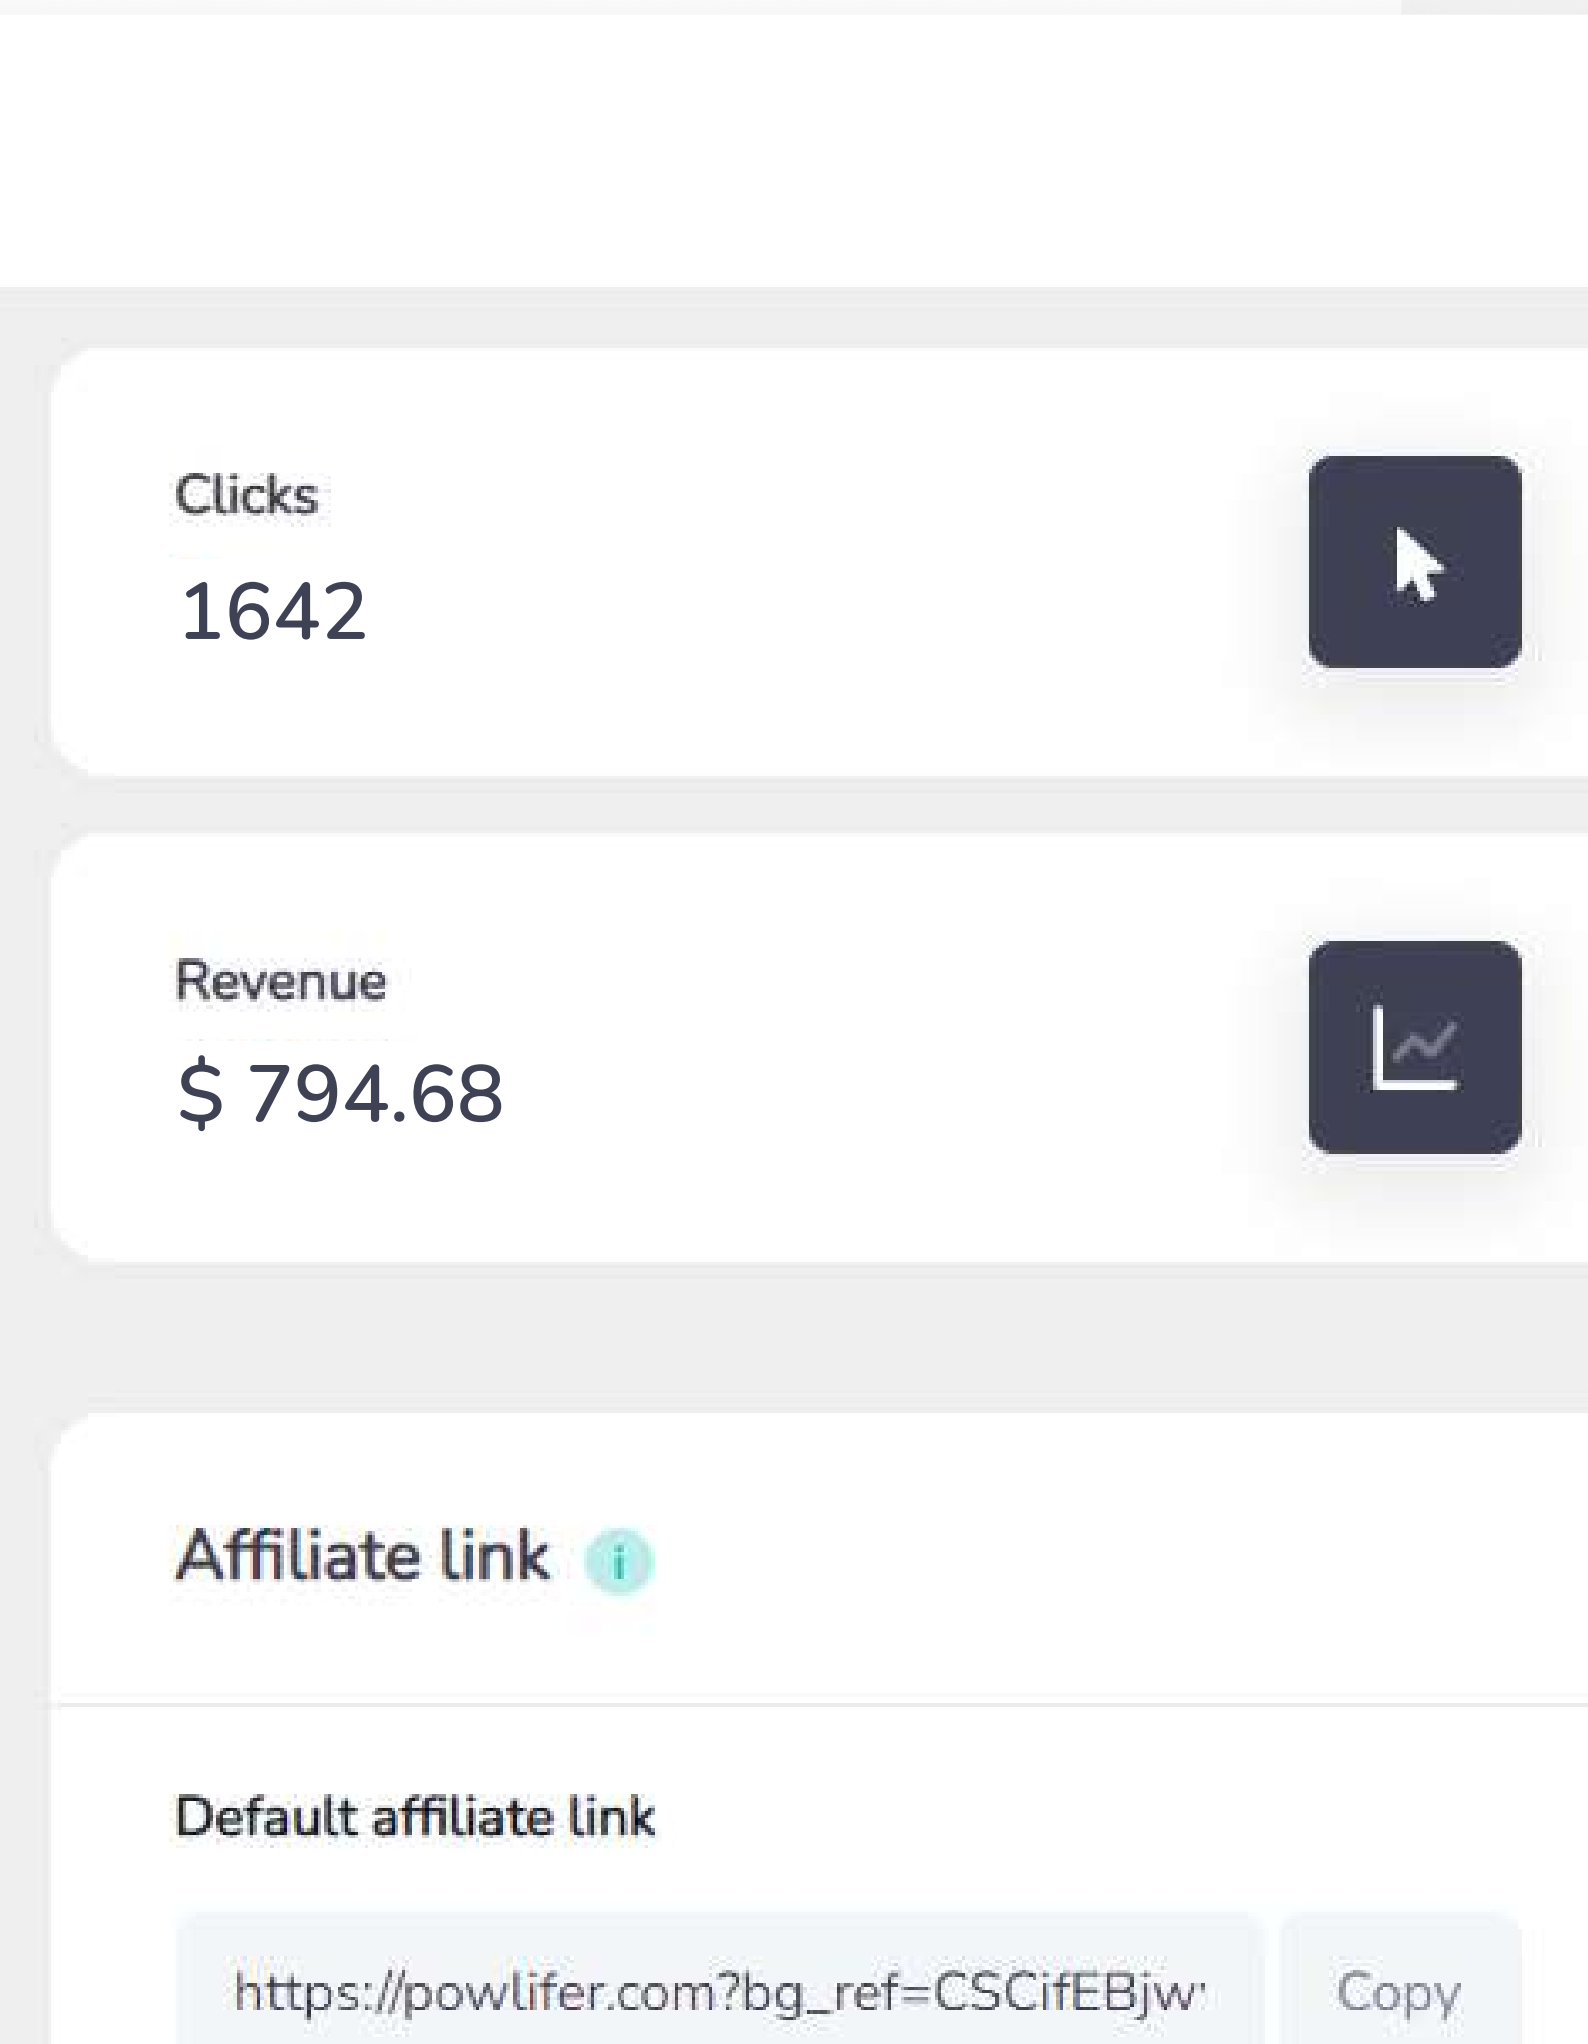

User account

After a simple registration, you get access to a user-friendly personal account.

Here you can keep track of your sales, generate links and see the commission on your sales.