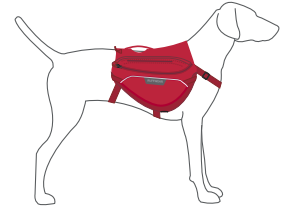

Palisades™ Pack

a multi-day backcountry pack with removable saddlebags, two collapsible hydration bladders and a cross-load compression system

KEY FEATURES

Five points of adjustment for a custom fit

- A** Trail-ready details: stash pockets and external gear loops
- B** Two points of leash connection: single-piece, anodized aluminum V-ring or webbling loop
- C** Padded handle and non-slip girth straps offer good load dispersion for controlled and comfortable lifting
- D** Cross-load compression system secures pack contents
- E** Saddlebag attachment system uses aluminum hardware and Hypalon fasteners for a strong and secure connection
- F** Two 1-liter collapsible, BPA-free hydration bladders

ACTIVITIES: Backpacking, Camping

TRIP LENGTH: Multi-day

SIZING

DOG'S GIRTH

Measure around widest part of rib cage

	S	M	L/XL
GIRTH:	22-27 in (56-69 cm)	27-32 in (69-81 cm)	32-42 in (81-107 cm)
CAPACITY:	762 in ³ (12.5 L)	1,068 in ³ (17.5 L)	1,465 in ³ (24 L)
WEIGHT:	1.75 lb (0.8 kg)	1.85 lb (0.84 kg)	2.15 lb (0.98 kg)