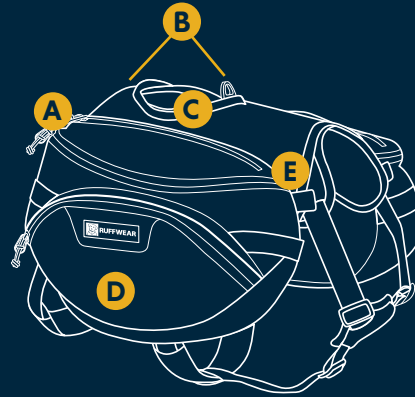

Palisades™ Pack

a multi-day backcountry pack with removable saddlebags, two collapsible hydration bladders and a cross-load compression system

KEY FEATURES

Five points of adjustment for a custom fit

- A** Trail-ready details: stash pockets and external gear loops
- B** Two points of leash connection: single-piece, anodized aluminum V-ring or webbling loop
- C** Padded handle and non-slip girth straps offer good load dispersion for controlled and comfortable lifting
- D** Cross-load compression system secures pack contents
- E** Saddlebag attachment system uses aluminum hardware and Hypalon fasteners for a strong and secure connection
- F** Two 1-liter collapsible, BPA-free hydration bladders

ACTIVITIES: Backpacking, Camping

TRIP LENGTH: Multi-day

SIZING

DOG'S GIRTH

Measure around widest part of rib cage

	S	M	L/XL
GIRTH:	22-27 in (56-69 cm)	27-32 in (69-81 cm)	32-42 in (81-107 cm)
CAPACITY:	762 in ³ (12.5 L)	1,068 in ³ (17.5 L)	1,465 in ³ (24 L)
WEIGHT:	1.75 lb (0.8 kg)	1.85 lb (0.84 kg)	2.15 lb (0.98 kg)

Materials

- Nylon 420 denier micro ripstop
- ITW Nexus Airloc buckles
- Hypalon reinforced with aluminum pass-through buckle
- 6061-T6 aluminum V-ring
- Made in Vietnam

Colors

Washing Instructions

PACK

- Secure fasteners
- Remove collapsible water bottles
- Hand wash
- Use mild detergent
- Hang dry