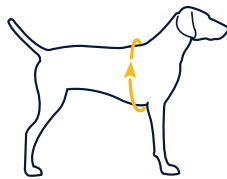

Palisades™ Pack

a multi-day backcountry pack with removable saddlebags, two collapsible hydration bladders and a cross-load compression system

KEY FEATURES

Five points of adjustment for a custom fit

- A** Trail-ready details: stash pockets and external gear loops
- B** Two points of leash connection: single-piece, anodized aluminum V-ring or webbling loop
- C** Padded handle and non-slip girth straps offer good load dispersion for controlled and comfortable lifting
- D** Cross-load compression system secures pack contents
- E** Saddlebag attachment system uses aluminum hardware and Hypalon fasteners for a strong and secure connection
- F** Two 1-liter collapsible, BPA-free hydration bladders

ACTIVITIES: Backpacking, Camping

TRIP LENGTH: Multi-day

SIZING

DOG'S GIRTH

Measure around widest part of rib cage

	S	M	L/XL
GIRTH:	22-27 in (56-69 cm)	27-32 in (69-81 cm)	32-42 in (81-107 cm)
CAPACITY:	762 in ³ (12.5 L)	1,068 in ³ (17.5 L)	1,465 in ³ (24 L)
WEIGHT:	1.75 lb (0.8 kg)	1.85 lb (0.84 kg)	2.15 lb (0.98 kg)