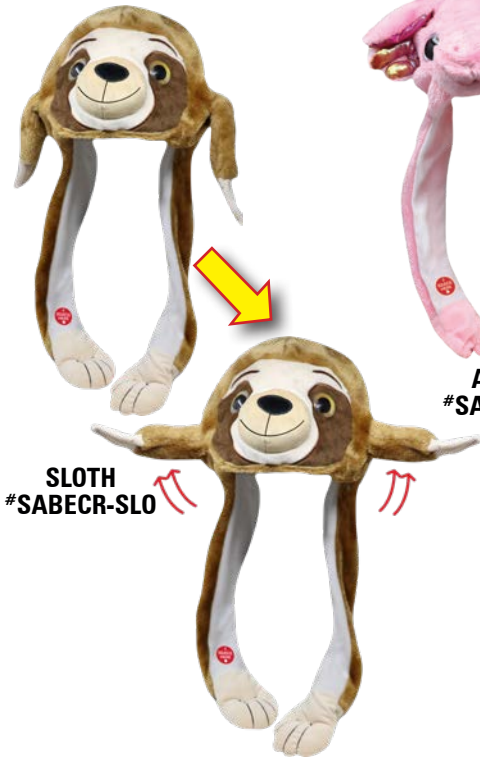

**ROSE & ROPE**  
#SYELRSE

5 PANEL CAP - EMBROIDERY ON CROWN  
- ROPE ON BILL - REINFORCED FRONT -  
CUSTOM DEEP FIT CROWN - SLIGHTLY  
CURVED BILL - SNAPBACK CLOSURE

**THAT'S MY ASS BRO, STOP**  
#STMABS-WHB

5 PANEL CAP - 3" HIGH CROWN  
- POLYFOAM WHITE FRONT-  
REINFORCED FRONT - MESH BACK  
- SNAPBACK CLOSURE

**THAT'S MY ASS BRO POLYFOAM**  
#STMBBWO

5 PANEL CAP - 3" HIGH CROWN -  
SCREEN PRINT ON POLYFOAM WHITE  
FRONT - REINFORCED FRONT - MESH  
BACK - SNAPBACK CLOSURE

**THAT'S MY ASS BRO CAMO**  
#STMBBGC

5 PANEL CAP - EMBROIDERY OVER  
FABRIC APPLIQUE ON CROWN -  
REINFORCED FRONT - CUSTOM DEEP FIT  
CROWN - SLIGHTLY CURVED BILL - CAMO  
MESH BACK - SNAPBACK CLOSURE

**Action CRITTER CAPS**  
Big Eyes

PRESS OUR FEET AND WATCH US MOVE! FEATURE MOVEABLE PARTS WITH THE PRESS OF FEET • EXCLUSIVE DESIGN PLUSH STUFFED THEMED HATS • LINED WITH FLEECE • COMBINATION OF FUR AND FLEECE ACCENTS  
**PERFECT FOR ZOOS, AQUARIUMS & MORE!**