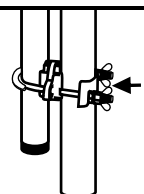

STEPS FOR CONNECTING POLES USING U BOLT

- Take the clamp and clasp the trampoline pole into the rounded end of the clamp. Make sure that the black rubber cap of the lower pole faces down.

This step is optional for the 1.5" U-bolts
(This is NOT an option for the bigger size U-bolts)

- (a) If the pole fits too loosely, insert the green rounded piece before clamping the pole so clamp will tightly clasp the pole. If the pole is too thick and does not fit into the hole, remove the green rounded piece to create more space for the pole. You should then be able to clasp the trampoline pole into the clamp.

- (b) Once the pole is securely inserted into the clamp, you should now insert the plastic bracket until you reach the pole.

- Be aware that the mark on the lower pole needs to align with the trampoline frame. If there is no line on the pole then please have it attached 18" below the frame.

- The set comes with 2 clamps per pole. One being attached 2" below frame, while the other being attached 2" above the end of the lower pole.

- After inserting the plastic bracket, clasp the leg into the clamp. Secure tightly with the steel brackets and nuts.