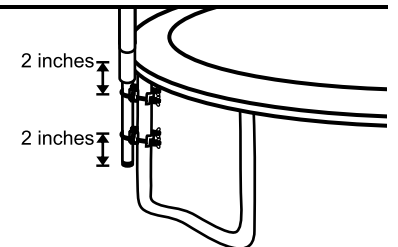

1. The set comes with 2 clamps per pole. One being attached 2" below frame, while the other being attached 2" above the end of the lower pole.