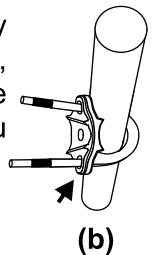

- (b) Once the pole is securely inserted into the clamp, you should now insert the plastic bracket until you reach the pole.