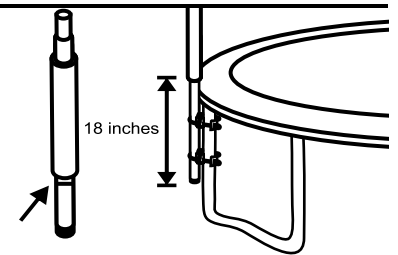

1. Be aware that the mark on the lower pole needs to align with the trampoline frame. If there is no line on the pole then please have it attached 18" below the frame.