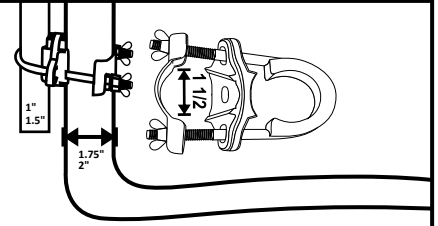

Upper Bounce U-Bolt User Manual

Assembly, Installation, Care, Maintenance and Use Instructions.

U-BOLTS		
1.5 inch legs	1.75 inch legs	
UBHWD-UB-12 (Set of 12) UBHWD-UB-16 (Set of 16) Fits for Poles 1" and 1.5" Fits for Legs up to 1.5" diameter	UBHWD-1.75-UB-8 UBHWD-1.75-UB-12 UBHWD-1.75-16 	UBHWD-U-UB-12 UBHWD-U-UB-16 
Fits for Poles 1" and 1.5" Fits for Legs up to 1.75"		

MEASURING TIP FOR U BOLT:

Measure the diameter of your trampoline leg and make sure that you have the right size u-bolt. Example: the trampoline legs measures 1.5", you need a U-bolt for 1.5". Our U-bolts fit for connecting poles which measures 1" or 1.5". (If you have 1.75" connector, these U-bolts won't fit.)

STEPS FOR CONNECTING POLES USING U BOLT

- Take the clamp and clasp the trampoline pole into the rounded end of the clamp. Make sure that the black rubber cap of the lower pole faces down.

This step is optional for the 1.5" U-bolts
(This is NOT an option for the bigger size U-bolts)

- (a) If the pole fits too loosely, insert the green rounded piece before clamping the pole so clamp will tightly clasp the pole. If the pole is too thick and does not fit into the hole, remove the green rounded piece to create more space for the pole. You should then be able to clasp the trampoline pole into the clamp.