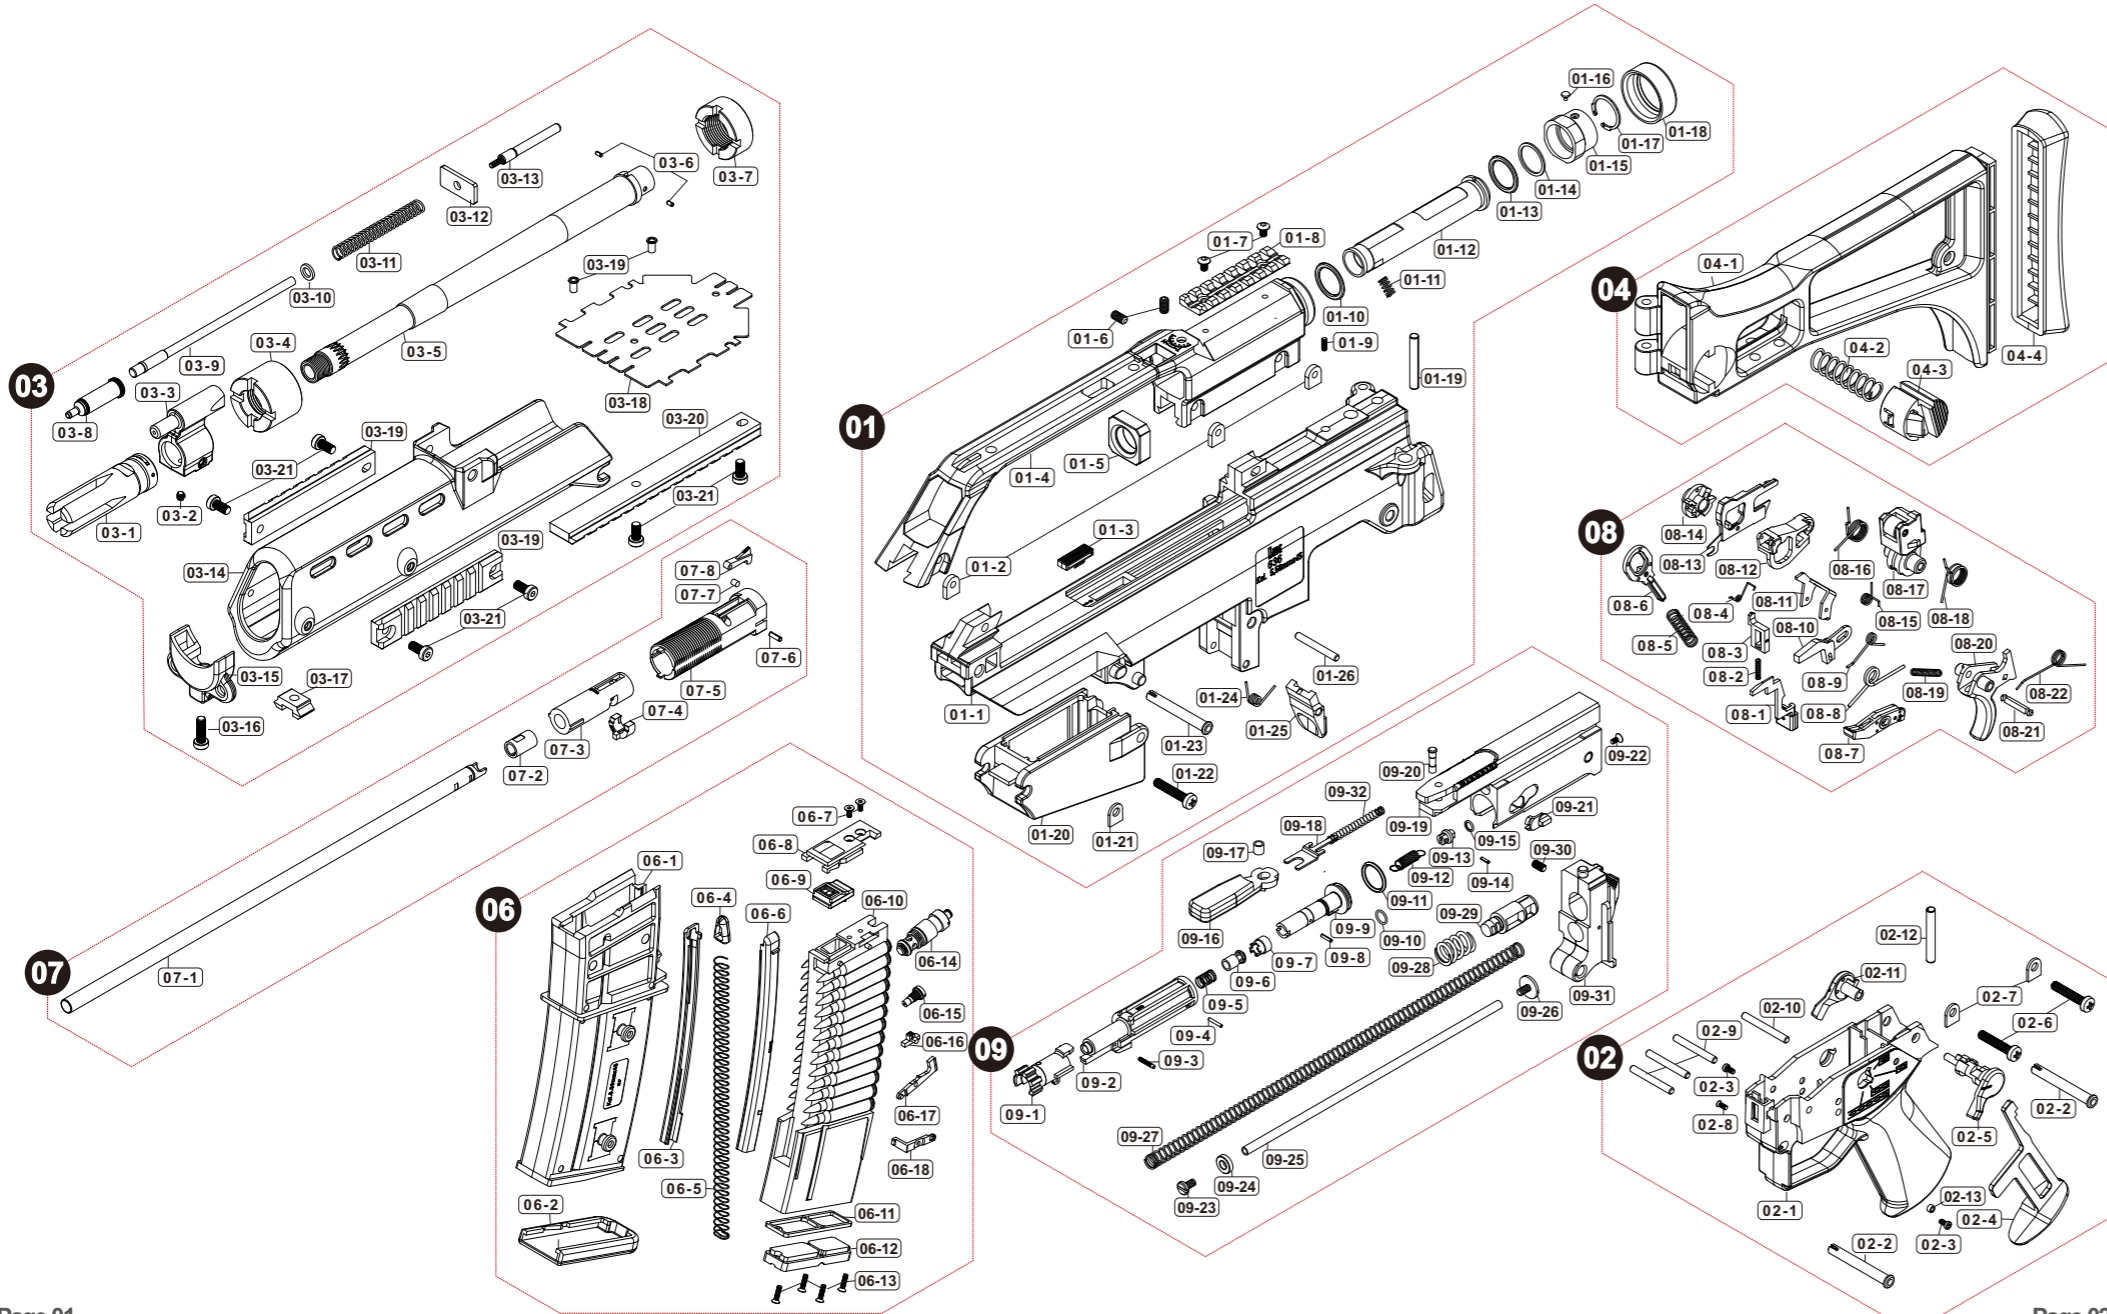

Parts List

UMAREX G36KE GBB Aisa

Manufactured by VegaForceCompany, Made in Taiwan. <http://www.gb-tech.com.tw>

Parts List

UMAREX G36KE GBB Aisa

01 UPPER RECEIVER

01-1	VGE0URV010
01-2	VGE0CHD040
01-3	VGE0HOP070
01-4	VGE0CHD0G0
01-5	VGE0CHD0E0
01-6	PSCW051003
01-7	PSCW040601
01-8	VGE0CHD0C0
01-9	PSCW030803
01-10	PRIG000012
01-11	VGE0SPG004
01-12	VGE0CHD0B0
01-13	PRIG000012
01-14	VGE0CHD0H0
01-15	VGE0CHD0A0
01-16	VGE0CHD0F0
01-17	PBUKIRTW22
01-18	VGE0CHD0D0
01-19	PBOT053601
01-20	VGE0LRV030
01-21	VGE0CHD050
01-22	VGE0CHD030
01-23	VGE0HGD051
01-24	VGE0SPG011
01-25	VGE0LRV010
01-26	VGE0THG030

02 LOWER RECEIVER

02-1	VGE0GRP010
02-2	VGE0HGD051
02-3	PSCW260504
02-4	VGE0GRP030
02-5	VGE0MSY021
02-6	VGE0CHD030
02-7	VGE0CHD050
02-8	PSCW250602
02-9	VGE0THG030
02-10	VGE0THG040
02-11	VGE0MSY011
02-12	PBOT053601
02-13	VGE0PLK060

03 BARREL/FOREARM

03-1	VGE0FHR021
03-2	PSCW040403
03-3	VGE0GBK020
03-4	VGE0BRL020
03-5	VGE0BRL011
03-6	PBOT020401
03-7	VGE0BRL040
03-8	VGE0PIS030
03-9	VGE0PIS070
03-10	VGE0SPG012
03-11	VGE0SPG024
03-12	VGE0PIS050
03-13	VGE0HGD010
03-14	VGE0HGD011
03-15	VGE0HGD090
03-16	VGE0HGD040
03-17	VGE0HGD060
03-18	PRVT040805
03-19	VGE0HGD0A0
03-20	VGE0HGD0B0
03-21	VGE0HGD080