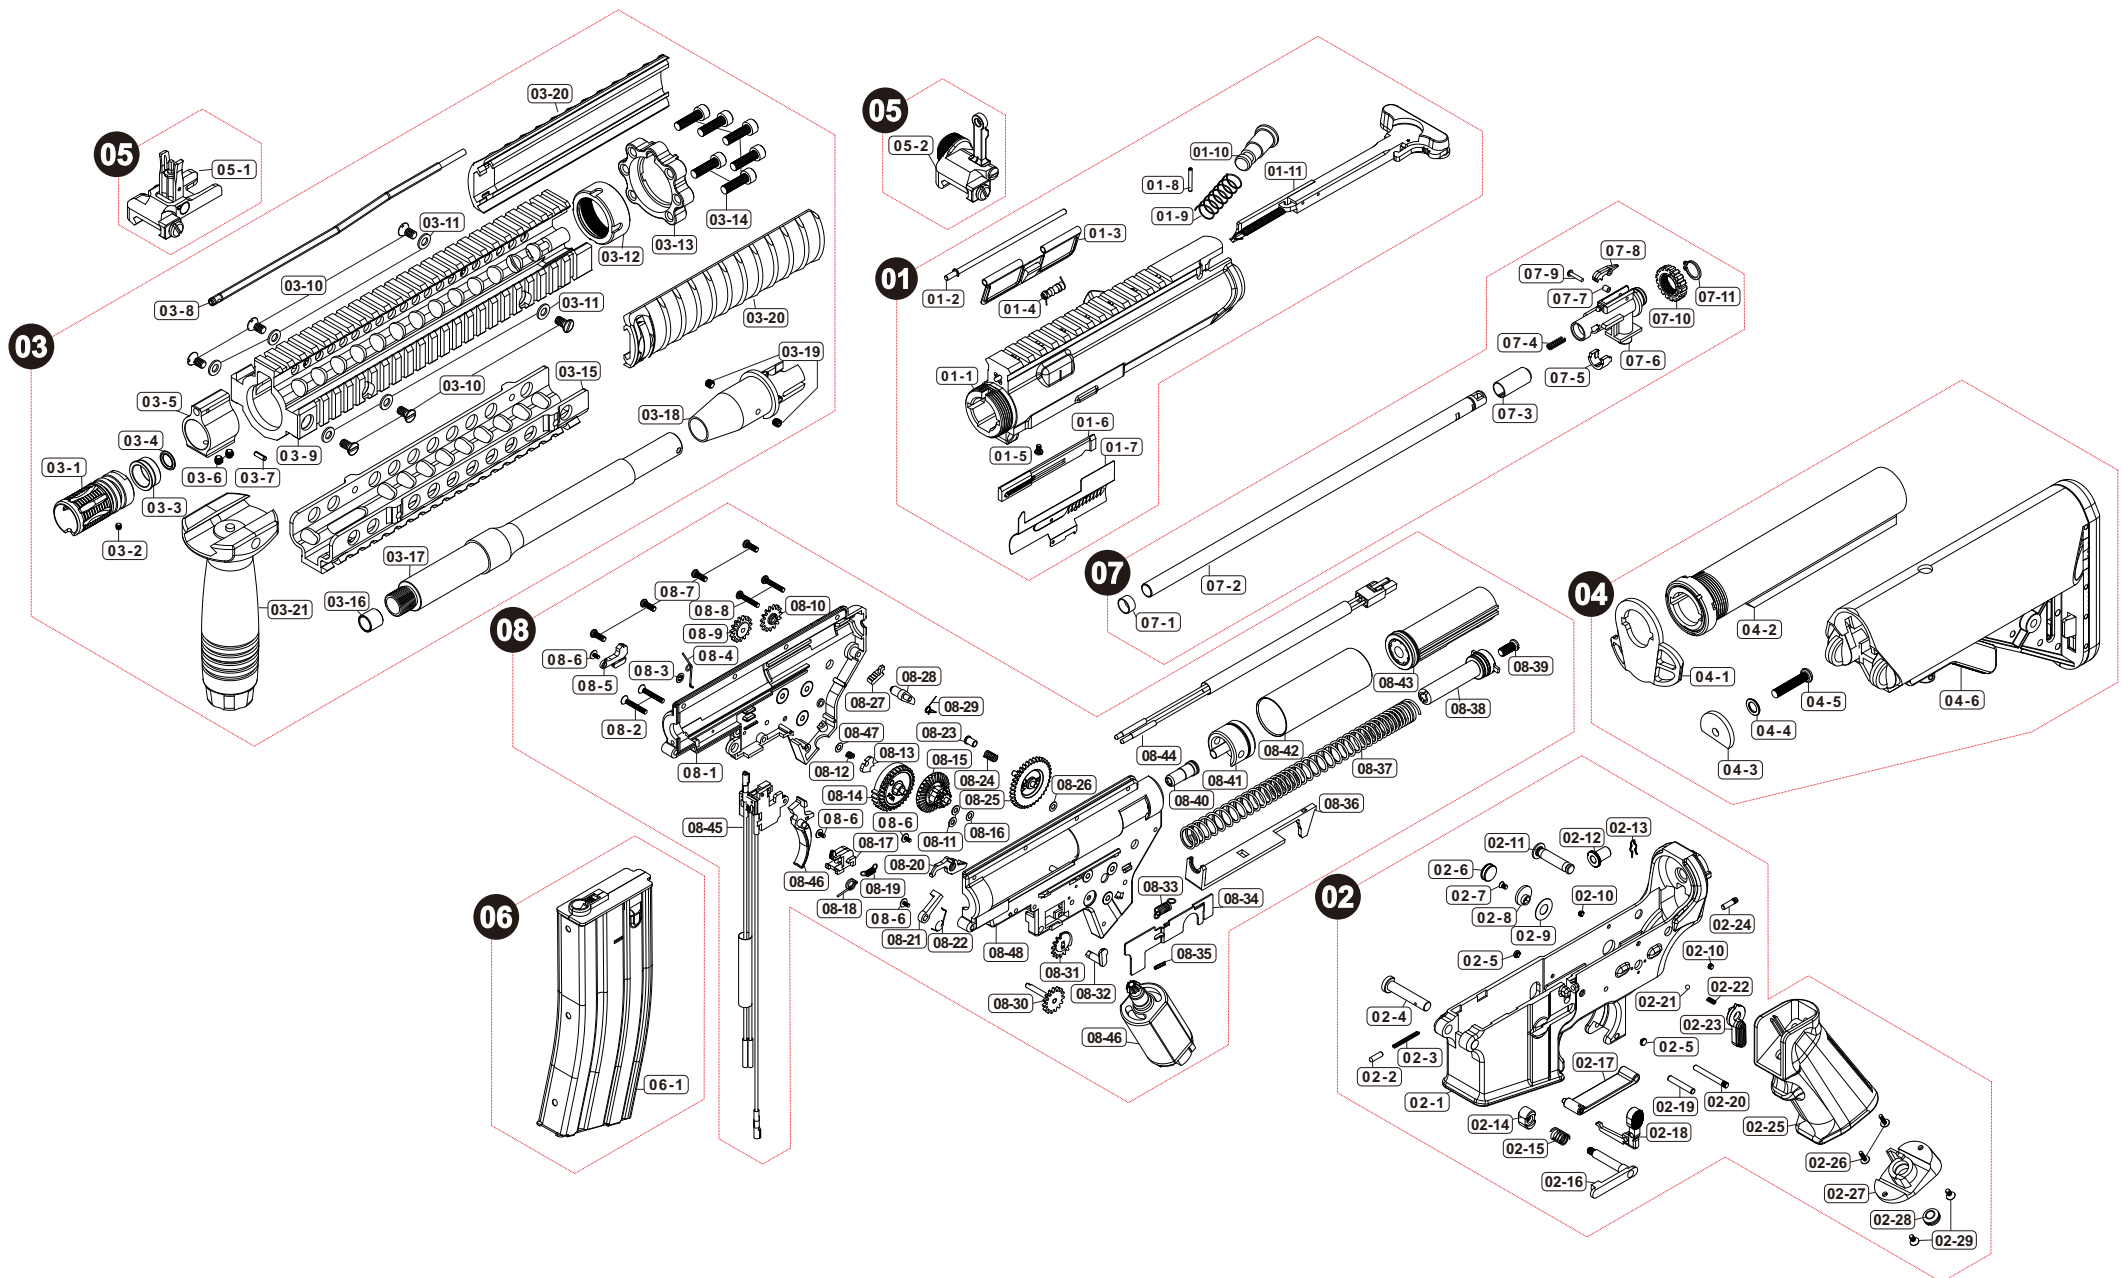

Parts List

Colt MK18 MOD1 AEG (DX, TN)

Manufactured by VegaForceCompany, Made in Taiwan. <http://www.gb-tech.com.tw>

Parts List

Colt MK18 MOD1 AEG (DX, TN)

01 UPPER RECEIVER

01-1	V020URV014
01-2	V020ADC031
01-3	V020ADC000
01-4	V020SPG030
01-5	PSCW030421
01-6	V020BLT031
01-7	V020BLT010
01-8	PBOT021601
01-9	V020SPG040
01-10	V020BLT020
01-11	V020CLR000

03 BARREL / FOREARM

03-1	V020SUR080
03-2	PSCW030303
03-3	V023BRL010
03-4	PRIG000039
03-5	V024GBK020
03-6	PSCW040403
03-7	PBOT020801
03-8	V020HGD020
03-9	V021HGD170
03-10	V021HGD1B0
03-11	V021HGD1C0
03-12	V021HGD1A0
03-13	V021HGD190
03-14	PSCW051804
03-15	V021HGD180
03-16	V000BRL010
03-17	V020BRL070
03-18	V020BRL061
03-19	PSCW040603
03-20	V000SP1601
03-21	V000SP1701

07 HOP SYSTEM

07-1	V000HOP030
07-2	V000TUB275
07-3	V000HOP010
07-4	V020SPG0E0
07-5	V020HOP080
07-6	V020HOP090
07-7	V000HOP020
07-8	PRVT021001
07-9	V020HOP0A0
07-10	V020HOP0B0
07-11	PBUKCLSTW11

02 LOWER RECEIVER