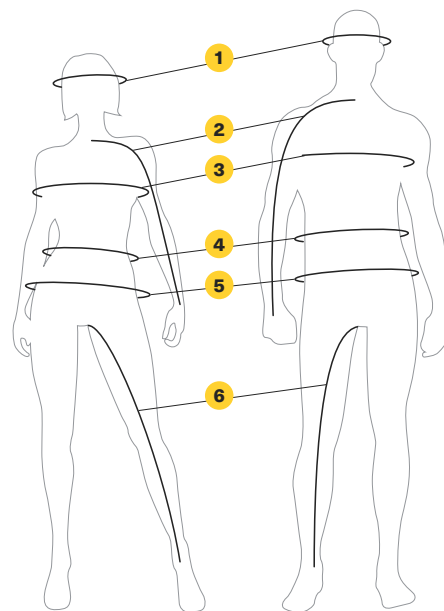

HOW TO MEASURE

- For best results, have someone else take measurements.
- Measure body in underwear.
- Tape must be snug but not tight.
- If measurements fall between two sizes, order the larger size.

- 1 HEAD** Around your head, from the center of the forehead, above the ears and over the natural bump at the back of the head.
- 2 ARM LENGTH** Let the hands hang down on the side in a slightly bent position. Measure from the center of the back of your neck, along the length of your arm, to the wrist.
- 3 CHEST / BUST** Measure under your arms, around the fullest part of your chest.
- 4 WAIST** Measure around your natural waistline, keeping one finger between the tape and body.
- 5 HIPS** Across the fullest part of the seat.
- 6 INSEAM** Without shoes, from crotch to the floor.