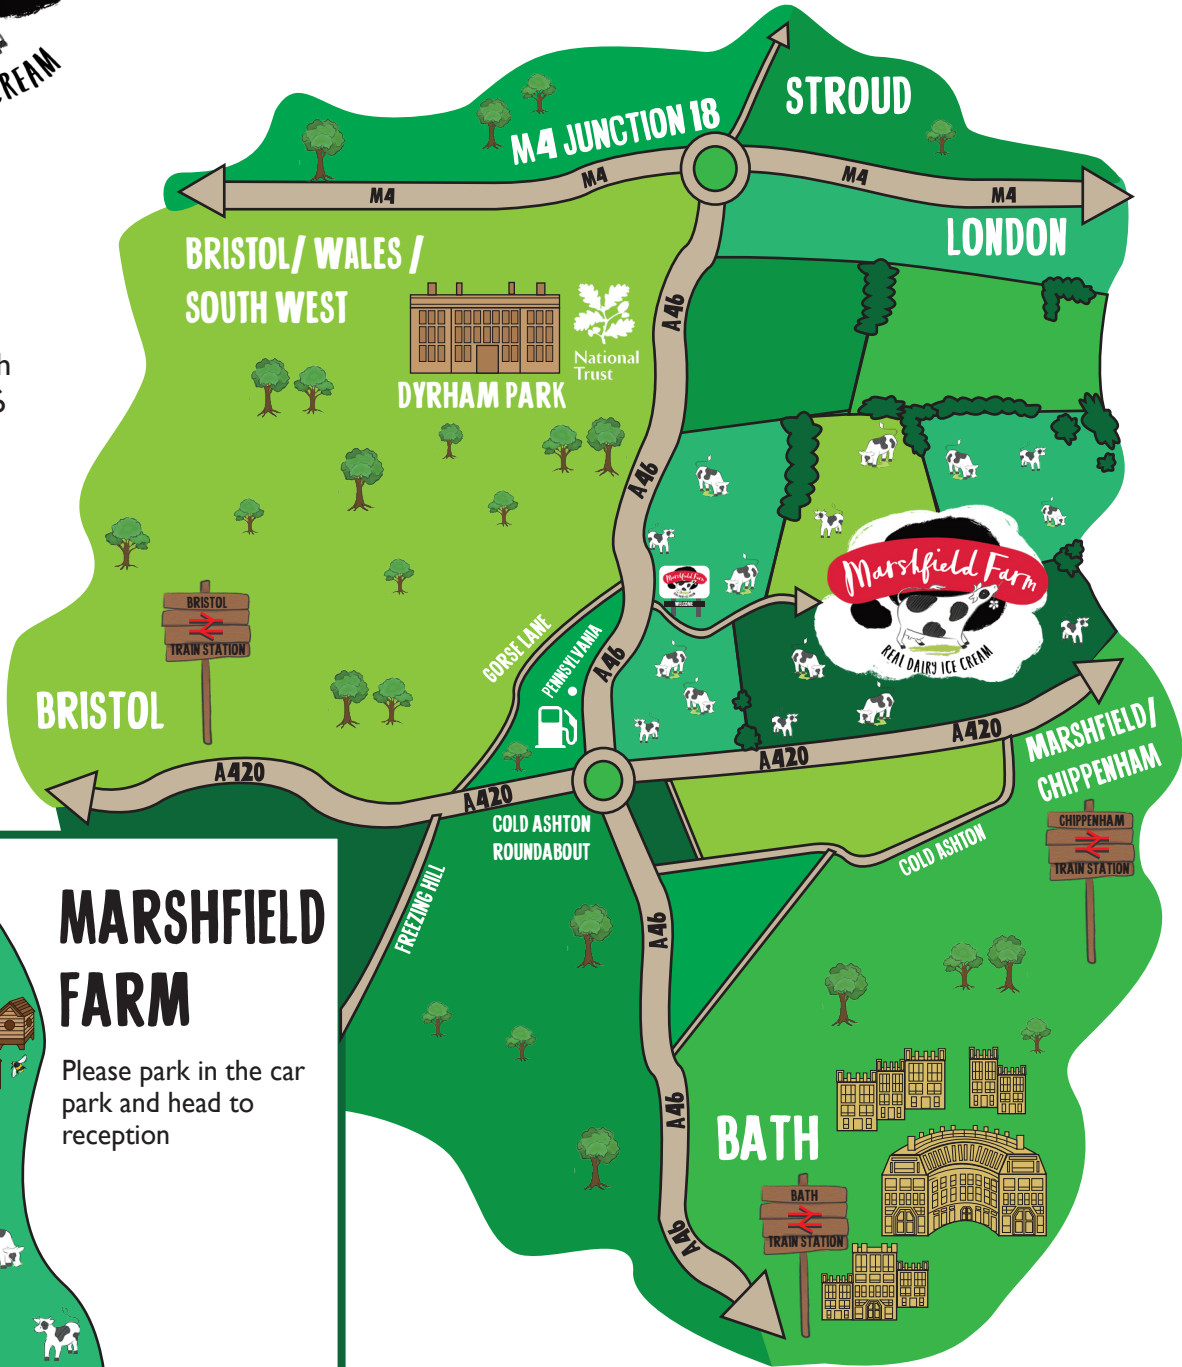

HOW TO GET TO MARSHFIELD FARM ICE CREAM

FROM THE M4

1. Leave the M4 at junction 18
2. Take the A46 to Bath
3. Travel down the A46 for three miles
4. Turn left at the signpost for Marshfield Farm Ice Cream
5. Travel down the track for one mile

MARSHFIELD FARM

Please park in the car park and head to reception

For satellite navigation please use the following:

Marshfield Farm Ice Cream, Marshfield, nr Bath, Wiltshire, SN14 8LE

Tel: 01225 891221