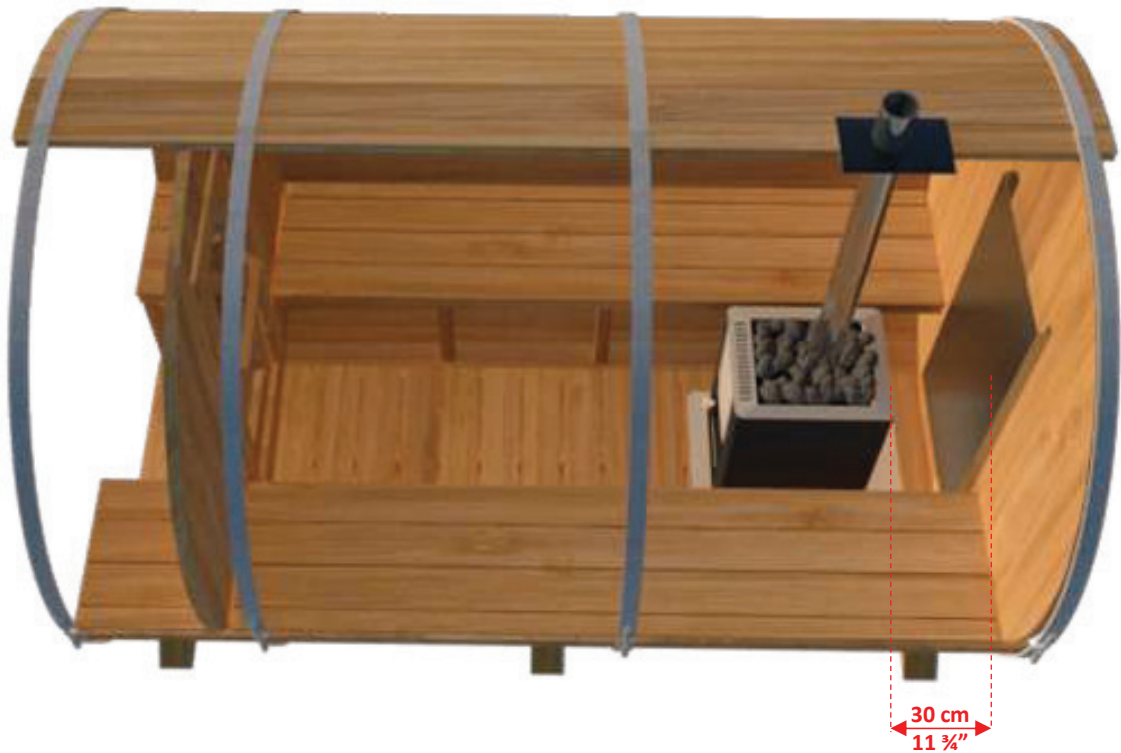

CT Tranquility CTC2345W 2m x 3m White Cedar Barrel Sauna with 45cm Porch

CT Tranquility CTC2345W

2m x 3m White Cedar Barrel Sauna with 45cm Porch