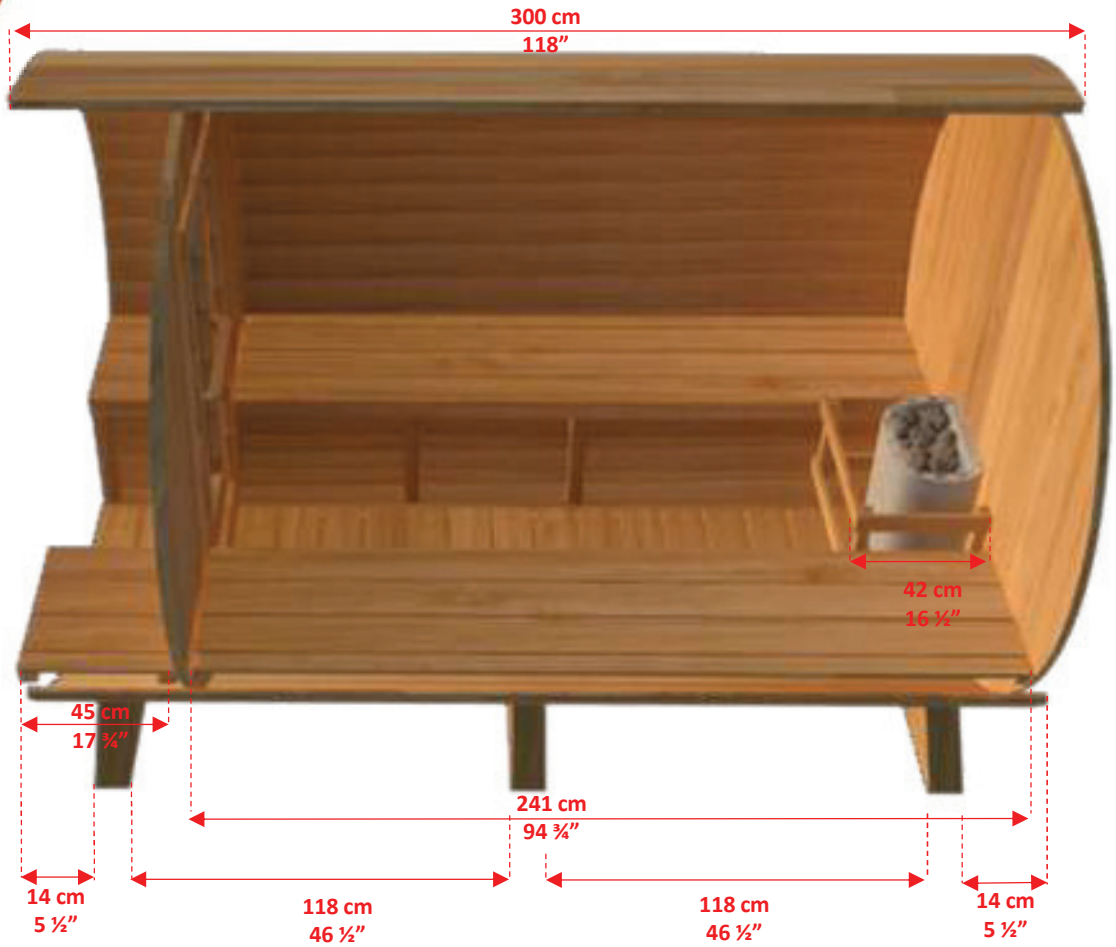

CT Tranquility CTC2345W 2m x 3m White Cedar Barrel Sauna with 45cm Porch

CT Tranquility CTC2345W

2m x 3m White Cedar Barrel Sauna with 45cm Porch