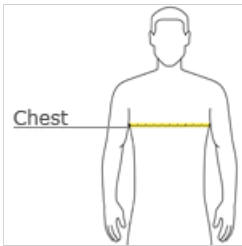

CARE INSTRUCTIONS

Machine wash cold with like colors. Do not bleach. Do not use fabric softener. Tumble dry low, remove promptly. Cool iron if needed. Do not dry clean.

front

back

HOW TO MEASURE

CHEST WIDTH

Measure under the arm and around the fullest part of the chest with arms down, keeping tape horizontal.

SIZE CHART

	XS	S	M	L	XL
Size	4	6/8	10/12	14/16	18/20
Chest	25-26	26-28	28-30	30-32	32-35

COLOR INFORMATION