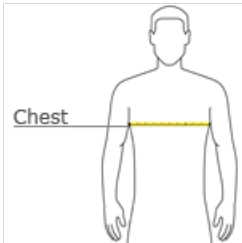

HOW TO MEASURE

CHEST WIDTH

Measure under the arm and around the fullest part of the chest with arms down, keeping tape horizontal.

SIZE CHART

	XS	XS	S	S	M	M	L	L	XL	XL	2XL	3XL	3XL	4XL	4XL
Chest	32-34	32-34	35-37	35-37	38-40	38-40	41-43	41-43	44-46	44-46	47-49	50-53	50-53	54-57	54-57