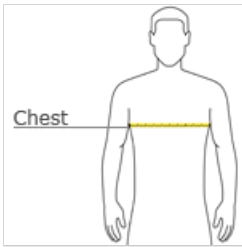

HOW TO MEASURE

CHEST WIDTH

Measure under the arm and around the fullest part of the chest with arms down, keeping tape horizontal.

SIZE CHART

	XS	S	M	L	XL	2XL	3XL	4XL
Chest	32-34	35-37	38-40	41-43	44-46	47-49	50-53	54-57