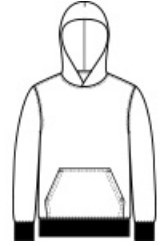

Youth Core Fleece Pullover Hooded Sweatshirt. PC90YH

Cozy sweats in our core weight.

- 7.8-ounce, 50/50 cotton/poly fleece
- Air jet yarn for softness
- No drawcord at hood

Due to the nature of 50/50 cotton/polyester neon fabrics, special care must be taken throughout the printing process.

CARE INSTRUCTIONS

Machine wash cold, inside out, with like colors. Only non-chlorine bleach when needed. Tumble dry medium. Medium-hot iron. Do not iron decoration.

front

back

HOW TO MEASURE

CHEST WIDTH

Measure under the arm and around the fullest part of the chest with arms down, keeping tape horizontal.