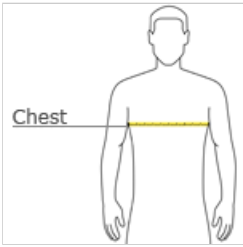

Youth Core Fleece Pullover Hooded Sweatshirt. PC90YH

Cozy sweats in our core weight.

- 7.8-ounce, 50/50 cotton/poly fleece
- Air jet yarn for softness
- No drawcord at hood

Due to the nature of 50/50 cotton/polyester neon fabrics, special care must be taken throughout the printing process.

CARE INSTRUCTIONS

Machine wash cold, inside out, with like colors. Only non-chlorine bleach when needed. Tumble dry medium. Medium-hot iron. Do not iron decoration.

front

back

HOW TO MEASURE

CHEST WIDTH

Measure under the arm and around the fullest part of the chest with arms down, keeping tape horizontal.

SIZE CHART

	XS	S	M	L	XL
Size	4	6/8	10/12	14/16	18/20
Chest	25-26	26-28	28-30	30-32	32-35

COLOR INFORMATION

										
Ash PMS COOL GRAY 3C	Athletic Heather PMS COOL GRAY 7C	Carolina Blue PMS 7682C	Charcoal PMS COOL GRAY 11C	Coyote Brown PMS 2326C	Dark Chocolate Brown PMS 412C	Dark Green PMS 560C	Dark Heather Grey PMS 7540C	Gold PMS 137C	Graphite Heather PMS COOL GREY 10C	Heather Navy PMS 2379C
										
Jet Black PMS NTR BLACK CPMS 340C	Kelly Green PMS 340C	Lime PMS 367C	Maroon PMS 490C	Navy PMS 2380C	Neon Blue PMS 801C	Neon Green PMS 902C	Neon Pink PMS 926C	Neon Yellow PMS 379C	Olive Drab Green PMS 7771C	Orange PMS 172C
										
Purple PMS 7672C	Red PMS 200C	Royal PMS 2133 C	Sangria PMS 2046C	Sapphire PMS 2185C						