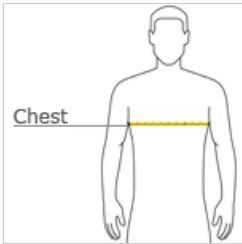

Core Fleece Pullover Hooded Sweatshirt. PC78H

Cozy sweats in our core weight.

- 7.8-ounce, 50/50 cotton/poly fleece
- Air jet yarn for softness

Due to the nature of 50/50 cotton/polyester neon fabrics, special care must be taken throughout the printing process.

CARE INSTRUCTIONS

Machine wash cold, inside out with like colors. Only non-chlorine bleach, when needed. Tumble dry low. Do not iron.

front

back

HOW TO MEASURE

CHEST WIDTH

Measure under the arm and around the fullest part of the chest with arms down, keeping tape horizontal.

SIZE CHART

	S	M	L	XL	2XL	3XL	4XL
Chest	35-37	38-40	41-43	44-46	47-49	50-53	54-57

COLOR INFORMATION

Aquatic Blue
PMS 2389C

Ash
PMS COOL GRAY
3C

Athletic Heather
PMS COOL GRAY
7C

Candy Pink
PMS 189C

Cardinal
PMS 7638C